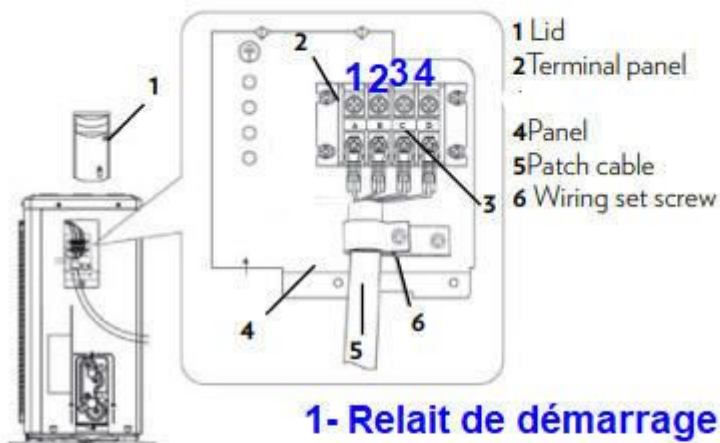

WARNING:

Any fault in installing electrical connections ... the consequences will be dire

Outdoor unit wiring image

- 1- Relait de démarrage compresseur
- 2- Neutre commun
- 3- Relait de démarrage Fan
- 4- Electro-Vanne Interieur ou inverseur

16

Power Connections of Indoor and Outdoor Units

Indoor and outdoor unit connection chart **Vestel**