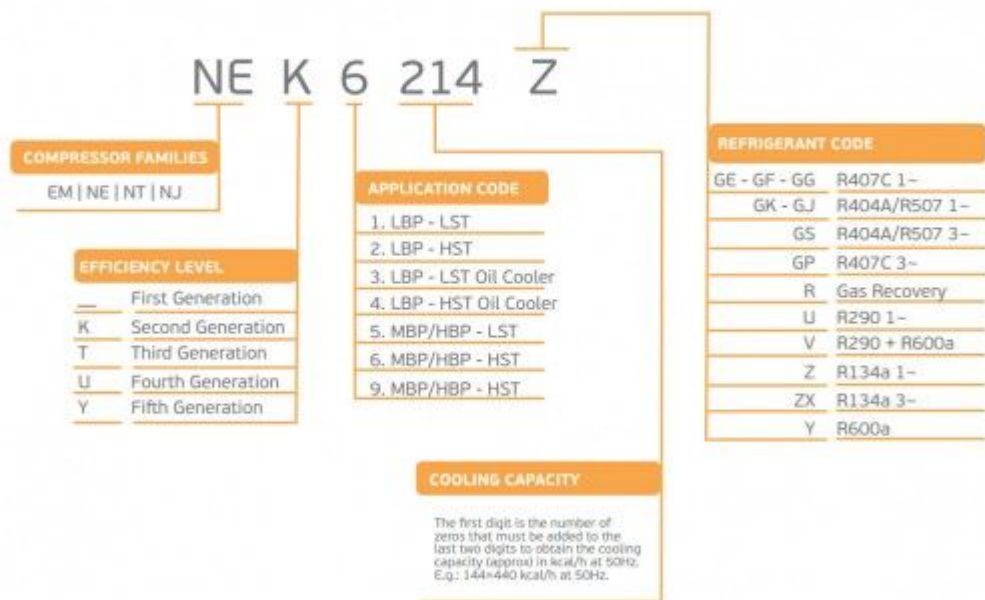

EM/NE/NT/NJ