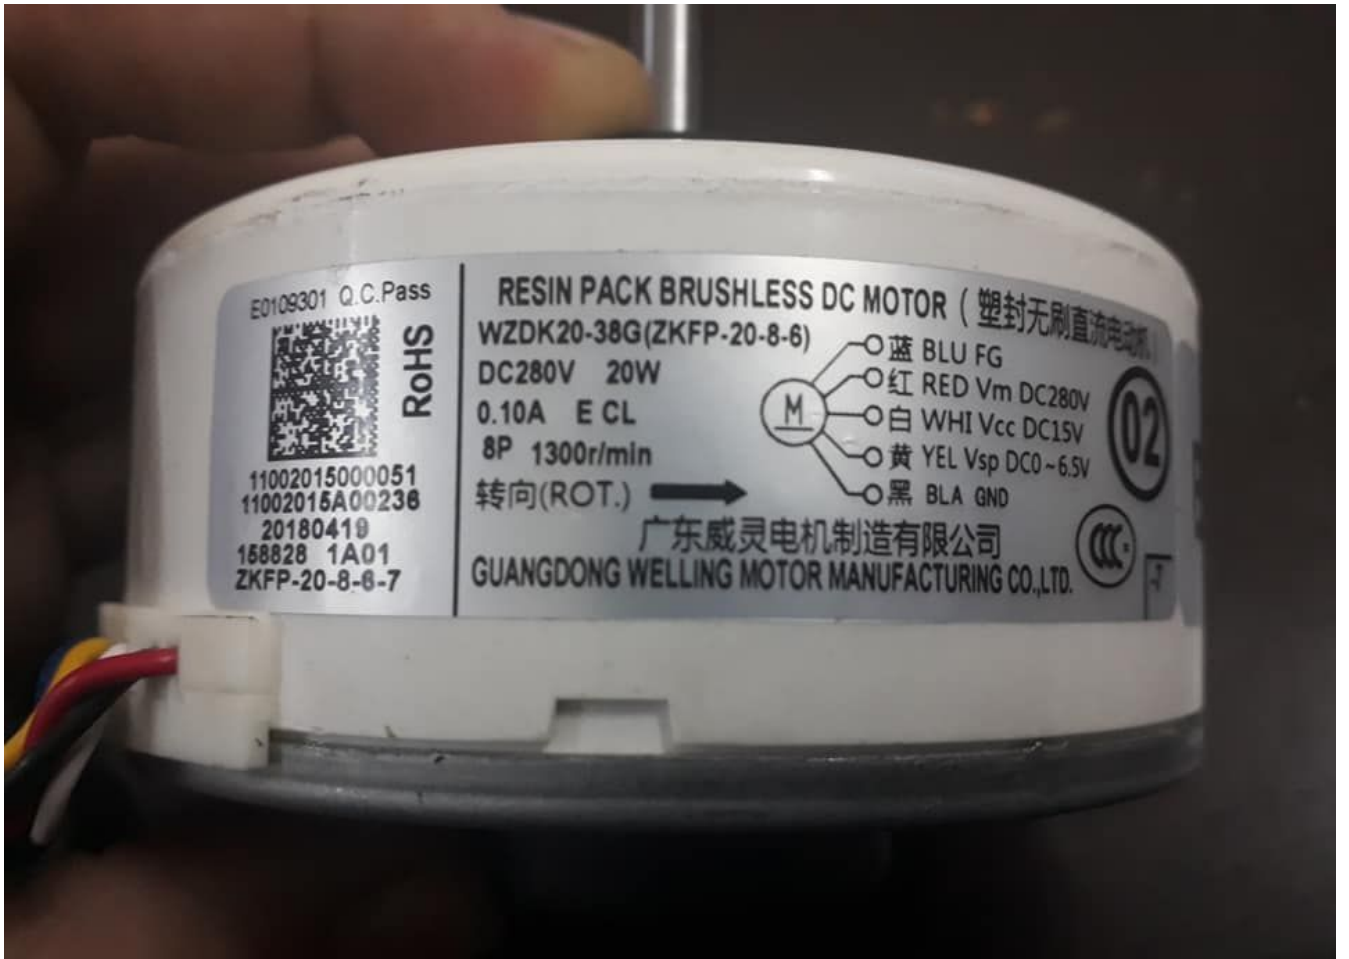

Resin Pack ,Brushless ,Dc motor , Gangdong ,Welling Motor Manufacturing ,CO.,LTD. ,DC280v ,20w , 0.10a ECL ,8P 1300r/min

Category: Solutions,Technologie,Tester ok
written by Lilianne | 8 January 2019

Picture5 Mbsm Dot Pro : www.mbsm.pro

Resin Pack ,Brushless ,Dc motor , Gangdong ,Welling Motor Manufacturing ,CO.,LTD. ,DC280v ,20w , 0.10a ECL ,8P 1300r/min

Testing This Motor

Red Conect To condensator

Blue To Neutral

Wihle Speed 1

yellow Speed 2