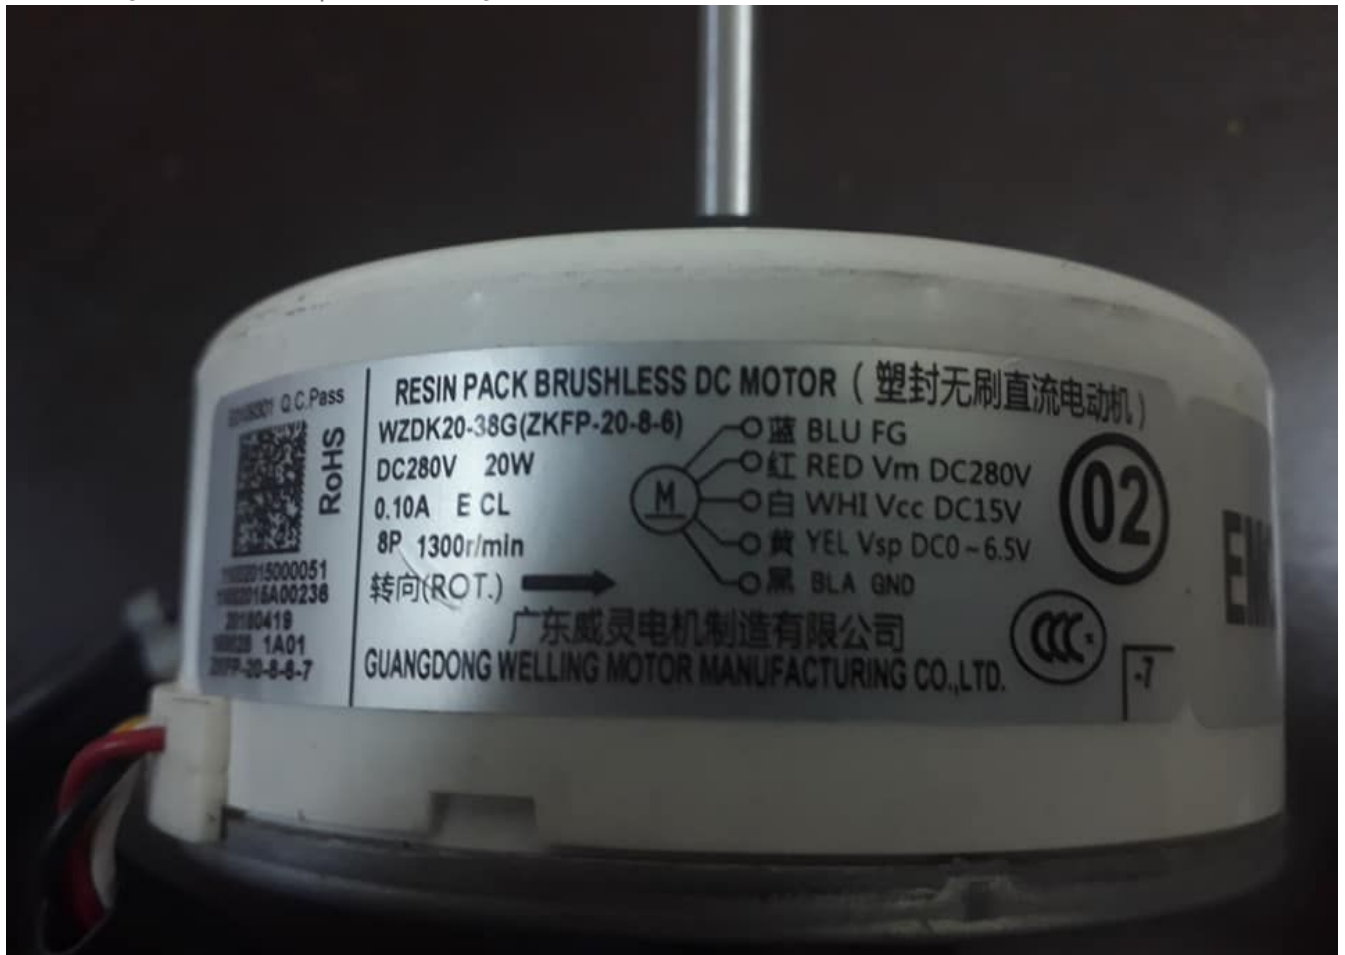

Resin Pack ,Brushless ,Dc motor , Gangdong ,Welling Motor Manufacturing ,CO.,LTD. ,DC280v ,20w , 0.10a ECL ,8P 1300r/min

Category: Solutions,Technologie,Tester ok
written by Lilianne | 8 January 2019

Picture5 Mbsm Dot Pro : www.mbsm.pro

Resin Pack ,Brushless ,Dc motor , Gangdong ,Welling Motor Manufacturing ,CO.,LTD. ,DC280v ,20w , 0.10a ECL ,8P 1300r/min

Testing This Motor

Red Conect To condensator

Blue To Neutral

Wihle Speed 1

yellow Speed 2