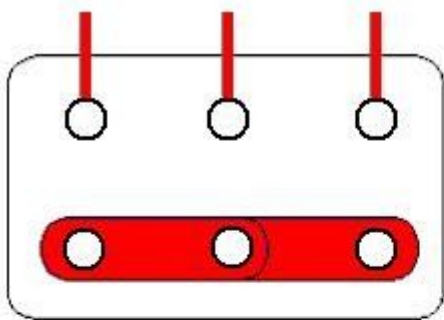

Branchement Triangle 220v AC

Category: Technologie, Tester ok
written by Lilianne | 11 April 2020

Branchement triangle (220v tri~)

PictureS Mbsm Dot Pro : www.mbsm.pro

Branchement Triangle 220v AC

Etoile

Triangle

**3 barrettes =
Triangle**

PictureS Mbsm Dot Pro : www.mbsm.pro