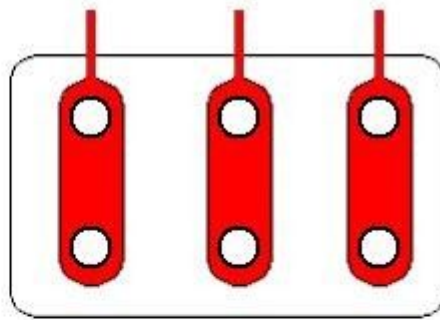

Branchement Triangle 220v AC

Category: Technologie, Tester ok
written by Lilianne | 11 April 2020

Branchement triangle (220v tri~)

PictureS Mbsm Dot Pro : www.mbsm.pro

Branchement Triangle 220v AC

Etoile

Triangle

**3 barrettes =
Triangle**

PictureS Mbsm Dot Pro : www.mbsm.pro