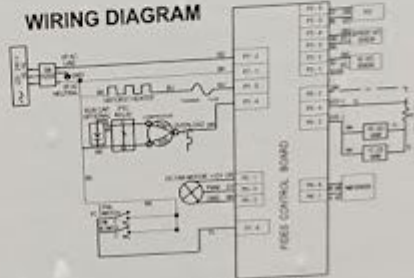

WARNING

Electrical Shock Hazard

Disconnect power before servicing.
Any ground circuit disconnected during service must be reconnected.
Do not reconnect unit to electrical supply until compressor terminal cover is securely in place.
If refrigerant leak is suspected around compressor terminal, relieve all pressure from the system, keeping terminal, cover in place.
Failure to do so can result in death or electrical shock.

FREQUENCY	50 Hz
VOLTAGE RANGE	220-240VAC
INPUT WATTS	710 W
INPUT CURRENT	3.2 A
COMFORT WATTS	480 W
COOLING CAPACITY	AS PER TABLE
CLIMATE CLASS	T

Do Not service with R134a
Follow only Approved R600a
service procedure & a
Qualified technician while
repairing

Risk of fire

WARNING

BLOWING AGENT: R600a (ISOTHERM)
CFLC (CYCLO PENTANE)
AS PER TABLE

MFG. BY: WHIRLPOOL OF INDIA LTD.
PLOT NO. A-4, M.D.C.
KARJANGAON, TAL. SHIBPUR,
DIST. PUNE - 412 204

"WHIRLPOOL" IS A REGISTERED TRADEMARK OF "WHIRLPOOL CORPORATION USA"

WIRING DIAGRAM

SYMBOL CODE

WIRE COLOR CODE

NAME	MODEL	GROSS CAPACITY	STORAGE CAPACITY	REFRIGERANT (R600a) (EQUVALENT)
L15C000A	WT1011TU R1	460L	400L	1.131C0A 70

WT1175029

REDMI NOTE 8 PRO
AI QUAD CAMERA