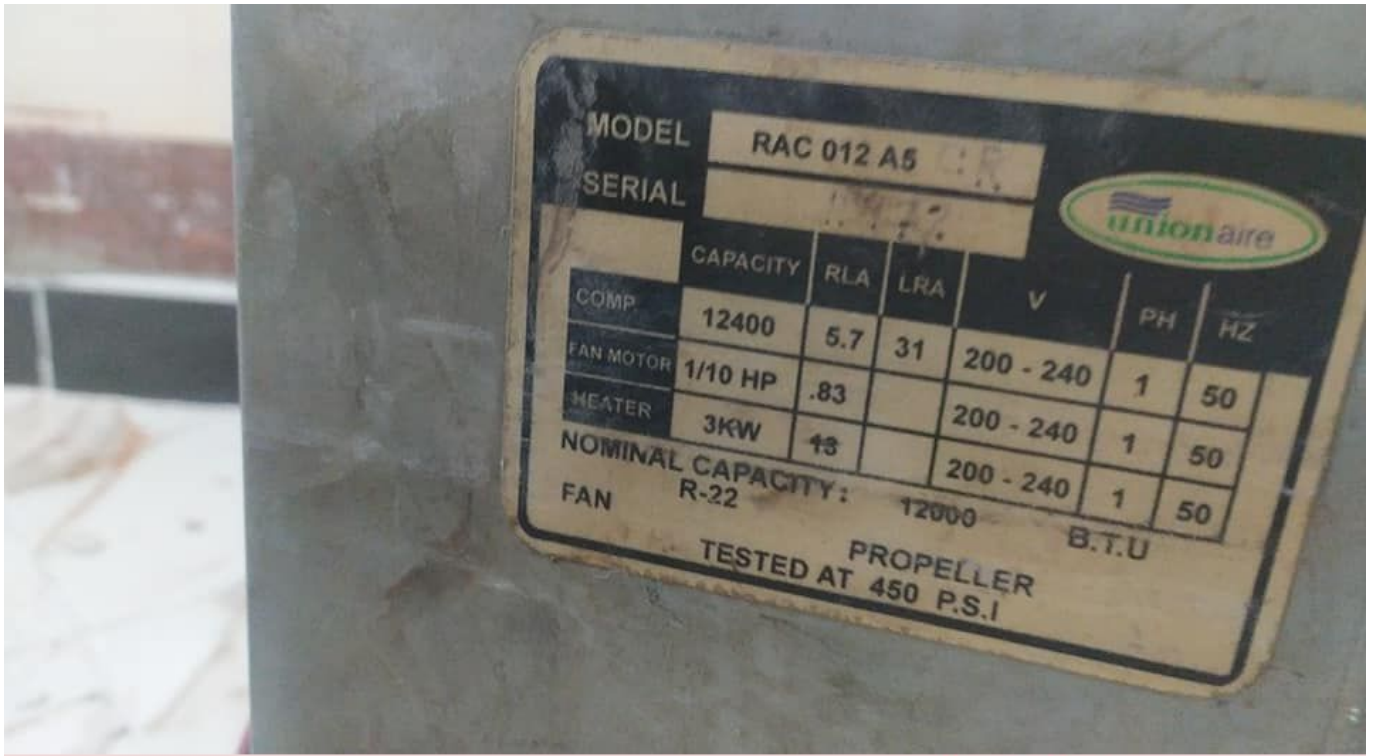

cURus Recognized

OEM

AJ600FT-299-A4

Dimensions – Height: 10.719
Dimensions – Width: 7.25
Dimensions – Length: 9.343
Dimensions Unit of Measure: IN
Market: OEM
Overload #: 8300CRAA46
Replacement Overload Kit #: K90-34
Replacement Relay Kit #: K71-19
Overload Spring: 26056
Cover Gasket: 30640
Terminal Cover: 70492
Bale Strap: 70491
Discharge Line Size: 0.3125 IN
Suction Line Size: 0.5 IN

Wholesale/Distribution

AJ600FT-205-J7

Dimensions – Height: 10.719
Dimensions – Width: 6.594
Dimensions – Length: 11.696
Dimensions Unit of Measure: IN
Market: Wholesale/Distribution
Overload #: 8300CRAA46
Replacement Overload Kit #: K90-34
Replacement Relay Kit #: K71-19
Overload Spring: 26056
Cover Gasket: 30640
Terminal Cover: 70492
Bale Strap: 70491
Discharge Line Size: 0.3125 IN
Suction Line Size: 0.5 IN
Loose Part Kit: LP121