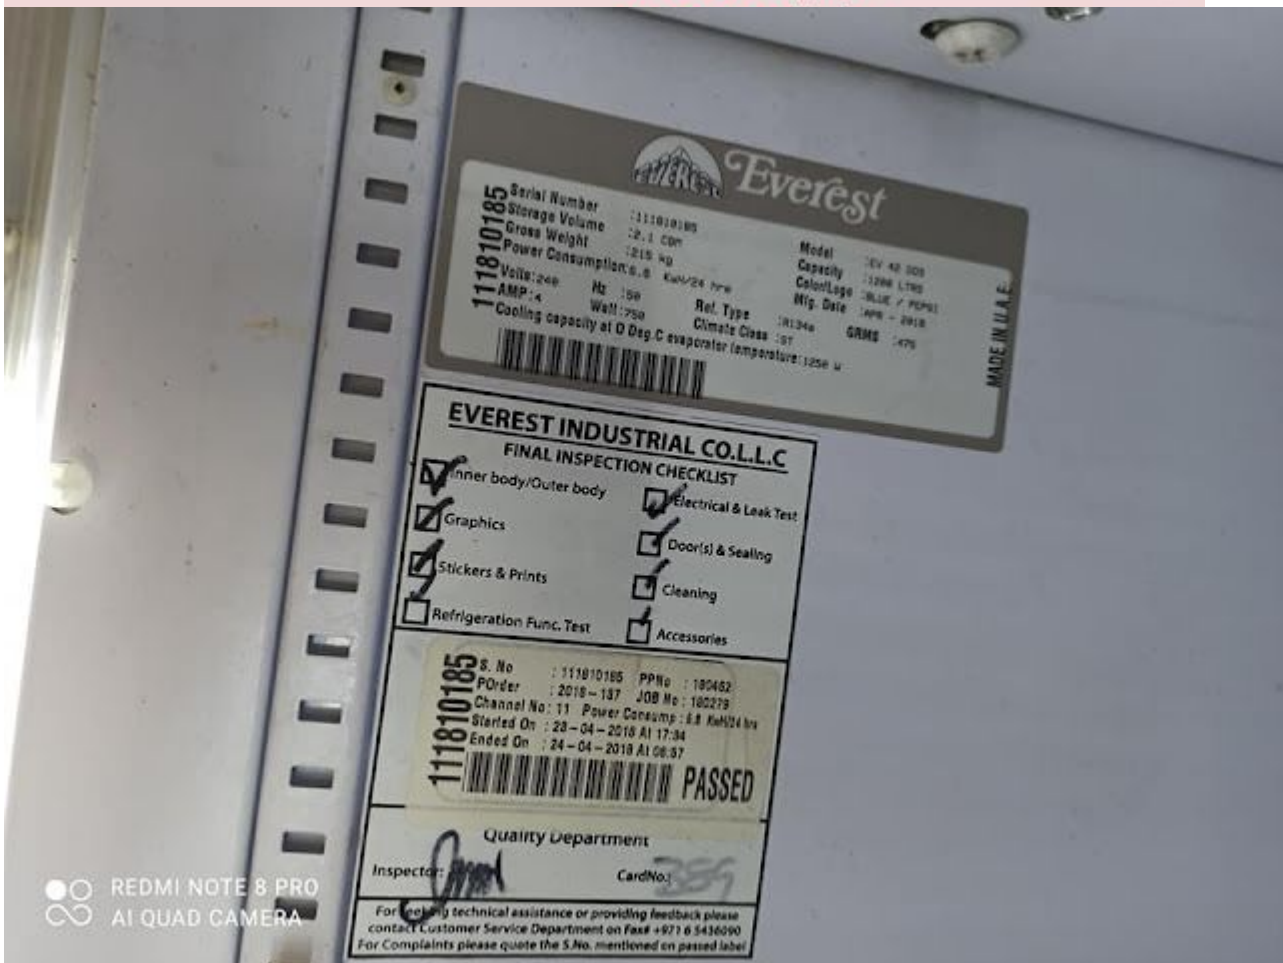

Private Picture Copyright : WWW.MBSM.PRO