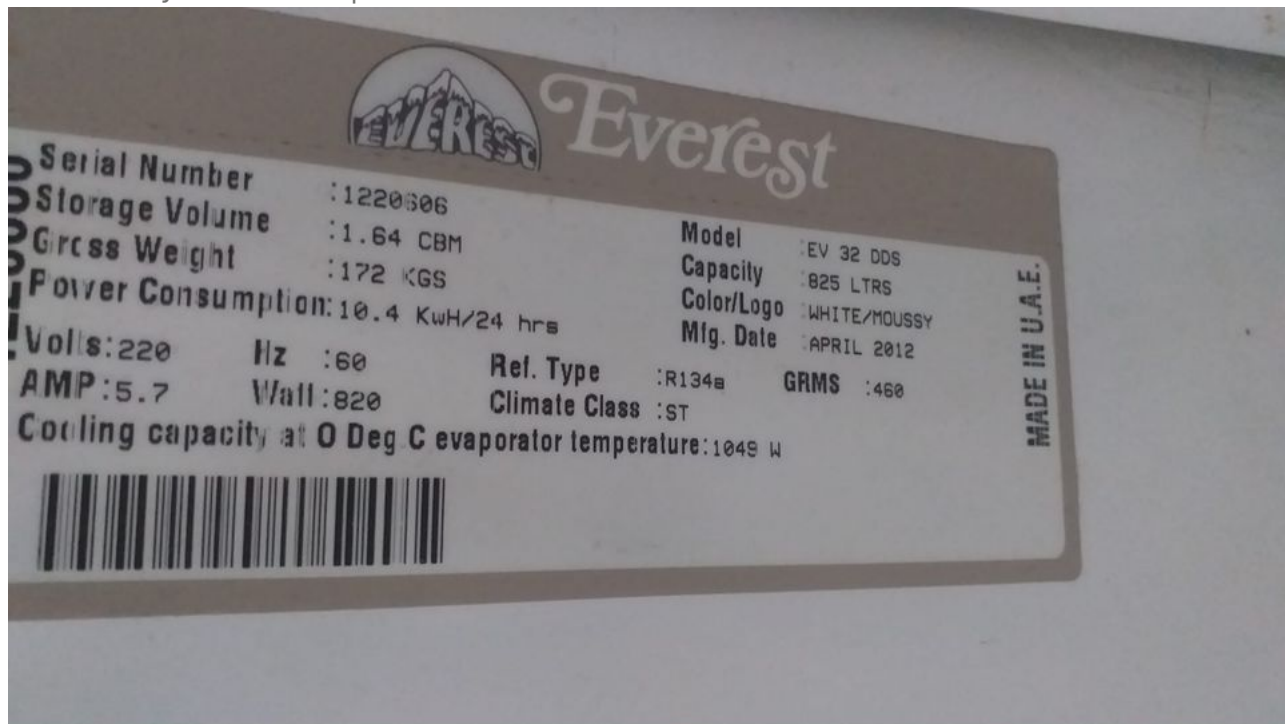

Mbsm.pro, upright, double door, cooler, ev32dds, visi cooler, makeeverest, captive, consumption, EV 32 DDS, 825 L, Compressor, 3/8 Hp++, R134A, 460 G, 0.9/1.2 bar, Filtre 30Gr, Capillary, 0.42, 180 psi

Category: Files

written by Lilianne | 18 March 2022

Mbsm.info, upright, double door, cooler, ev32dds, visi cooler, makeeverest, captive, consumption, EV 32 DDS, 825 L, Compressor, 3/8 Hp++, R134A, 460 G, 0.9/1.2 bar, Filtre 30Gr, Capillary, 0.42, 180 psi

Mbsm_dot_pro_private_PDF_www_mbsm_info_ev32ddsTélécharger

Everest

MADE IN U.A.E.

Serial Number	: 1220606	Model	: EV 32 DDS		
Storage Volume	: 1.64 CBM	Capacity	: 825 LTRS		
Gross Weight	: 172 KGS	Color/Logo	: WHITE/MOUSSY		
Power Consumption	: 10.4 kWh/24 hrs	Mfg. Date	: APRIL 2012		
Volls: 220	Hz : 60	Rel. Type	: R134a	GRMS	: 460
AMP: 5.7	Watt: 820	Climate Class	: ST		
Cooling capacity at 0 Deg C evaporator temperature: 1049 W					