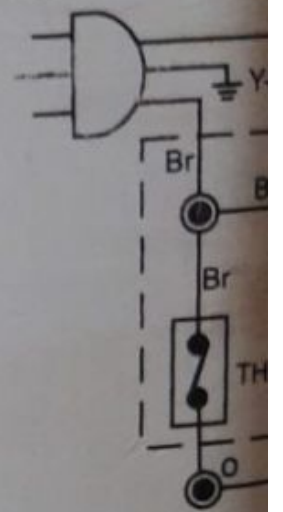

WIRING DIAGRAM

Ⓟ TERMINAL INSIDE
Ⓢ TERMINAL CONN

SERIAL NO **D13851**

B: BLUE O: ORANGE

SHARP CORPORATION

www.mbsm.pro

SHARP

REFRIGERATOR-FREEZER

SERIAL

NO D13851

SHARP CORPORATION

WIRING DIAGRAM

Ⓟ TERMINAL INSIDE
Ⓣ TERMINAL CONN

B: BLUE O: ORANGE

SBH	SBH30C58GLU	3.0	115V 60Hz	RSIR	80	0.93	-	-
				RSCR	-	-	-	-
	SBH30C62GAP	3.0	220V 60Hz	RSIR	80	0.92	-	-
				RSCR	-	-	-	-
	SBH30C62GLP	3.0	220V 60Hz	RSIR	80	0.92	-	-
				RSCR	-	-	-	-
	SBH30C63RPP	3.0	220V 60Hz	RSIR	-	-	-	-
				RSCR	80	1.00	-	-
	SBH30C65GAE	3.0	220V 50/60Hz	RSIR	70 / 82	0.88 / 0.97	-	-
				RSCR	-	-	-	-
	SBH35C57GPW	3.5	220/240V 50Hz	RSIR	84 / 84	0.96 / 0.93	-	-
				RSCR	-	-	-	-
	SBH35C68RLE	3.5	220V 50/60Hz	RSIR	-	-	-	-
				RSCR	84 / 100	1.02 / 1.06	-	-
	SBH35C81GAE	3.5	220V 50/60Hz	RSIR	86 / 102	1.02 / 1.06	-	-
				RSCR	-	-	-	-
	SBH35C81GAP	3.5	220V 60Hz	RSIR	100	1.00	-	-
				RSCR	-	-	-	-
	SBH35C83RLP	3.5	220V 60Hz	RSIR	-	-	-	-
				RSCR	100	1.00	-	-
SBH43C10RLP	4.3	220V 60Hz	RSIR	-	-	-	-	
			RSCR	125	1.09	-	-	
SBH43C73RLE	4.3	220V 50/60Hz	RSIR	-	-	-	-	
			RSCR	106 / 125	1.07 / 1.18	-	-	