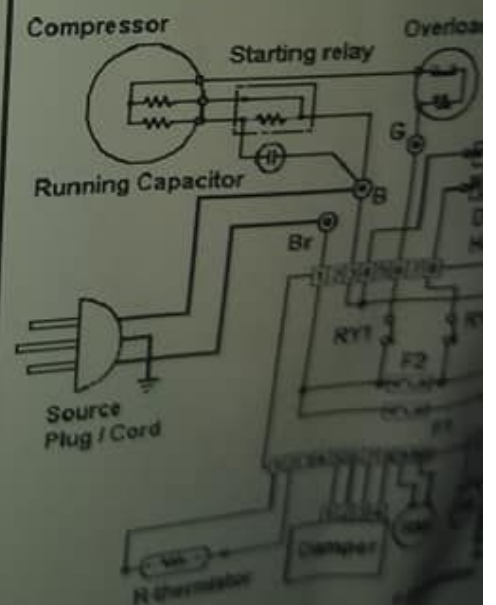

## WIRING DIAGRAM

- CONNECTOR
- ⊙ (CONNECTED IN) ( TERMINAL BOX )

HCTL FL20S88NAAL

220-240V 50Hz OIL 2016.01.12

SERIAL NO. 07676 HFC-134a

⚠ WARNING | HIGH TEMPERATURE  
ELECTRIC SHOCK

DO NOT TOUCH S40