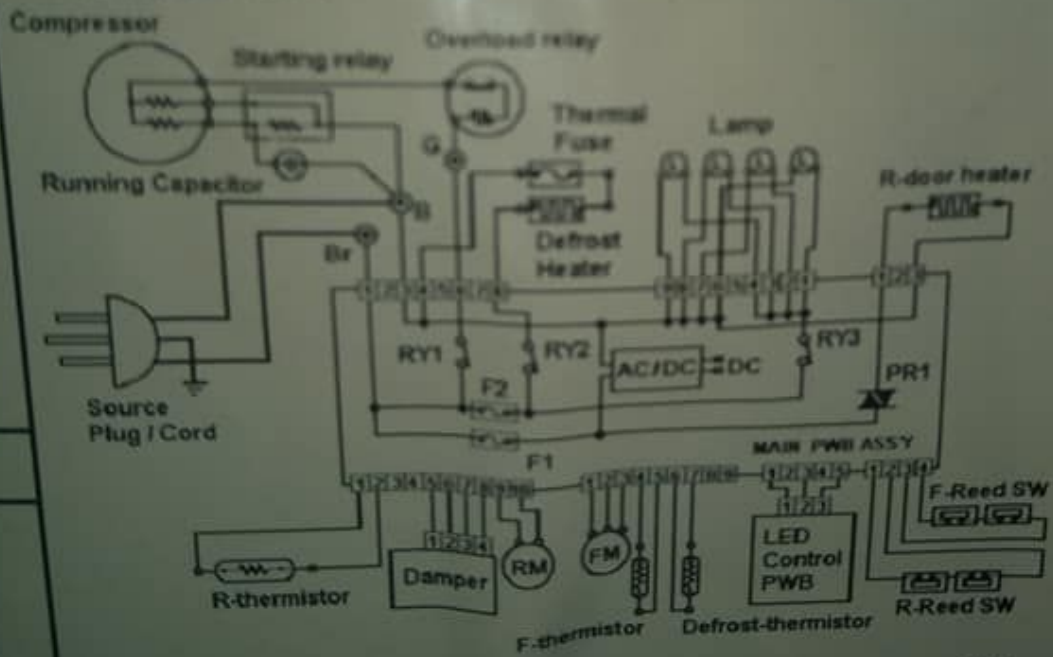

SJ-F82-SL5

WIRING DIAGRAM

- CONNECTOR
- ⊙ (CONNECTED IN TERMINAL BOX)

WFD