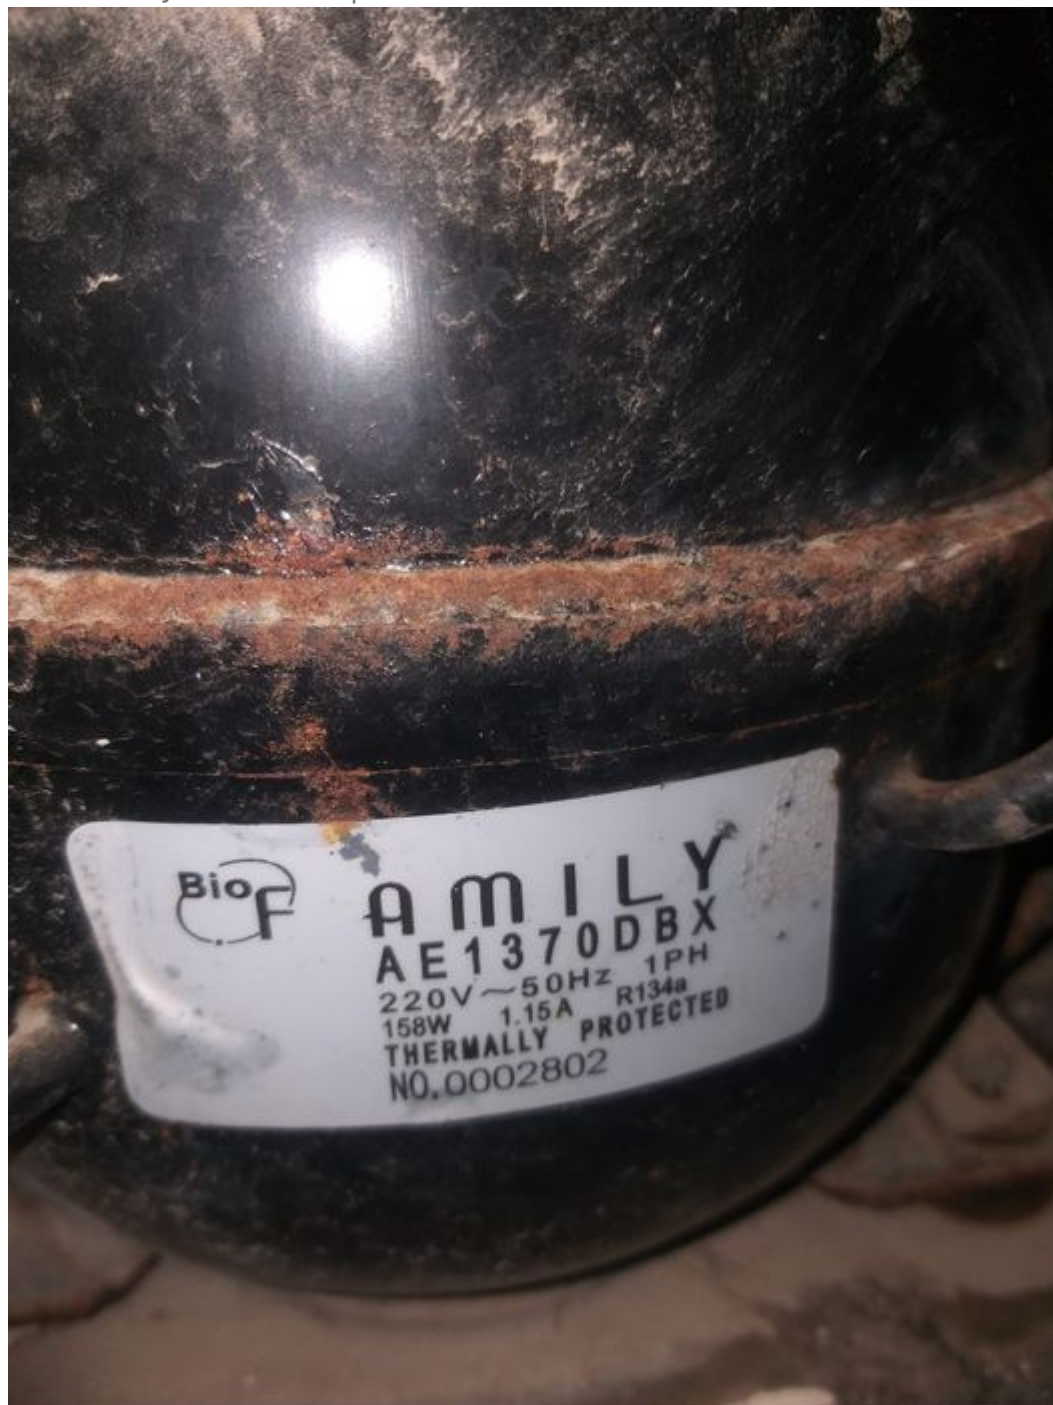

Mbsm.pro, Compressor, AE 1370,  
AE1370, 1/5 hp ++, 158 w, 1/4 hp-,  
1bp, R134a, replaced by HYE69YK,  
rated Amp 1.5 A

Category: Non classé

written by Lilianne | 3 June 2022

Private Picture Copyright : [WWW.MBSM.PRO](http://WWW.MBSM.PRO)

Private Picture Copyright : [WWW.MBSM.PRO](http://WWW.MBSM.PRO)

<b>MODEL</b>		1/4 HP
<b>SODA</b>		R134a
		185
	Watt $\pm$ 5%	185
<b>ABILITY</b>	Kcal/h $\pm$ 5%	215.1
	btu/h $\pm$ 5%	631.2
<b>STREAM</b>		0.69
<b>PERFORMANCE</b>	ENERGY CONSUMPTION	127.6 W
	COP (W / W $\pm$ 5%)	1.45
	EER (BTU/(Wh) $\pm$ 5%)	4.9
	NOISE	45
	OVERLOAD PROTECTOR	DRB186P61A2/BT48-125
		BT48-125A61D3

COMPONENTS LAST TRIP CURRENT 1.05□1.35A

ELECTRICAL OPENING TEMPERATURE 125±5□

CLOSING TEMPERATURE 61±9□

**HY 81 Y**

**1 / 4 HP**

**HYE 55 YL 63**

**1 / 6 HP**

**HYE 60 YL 63**