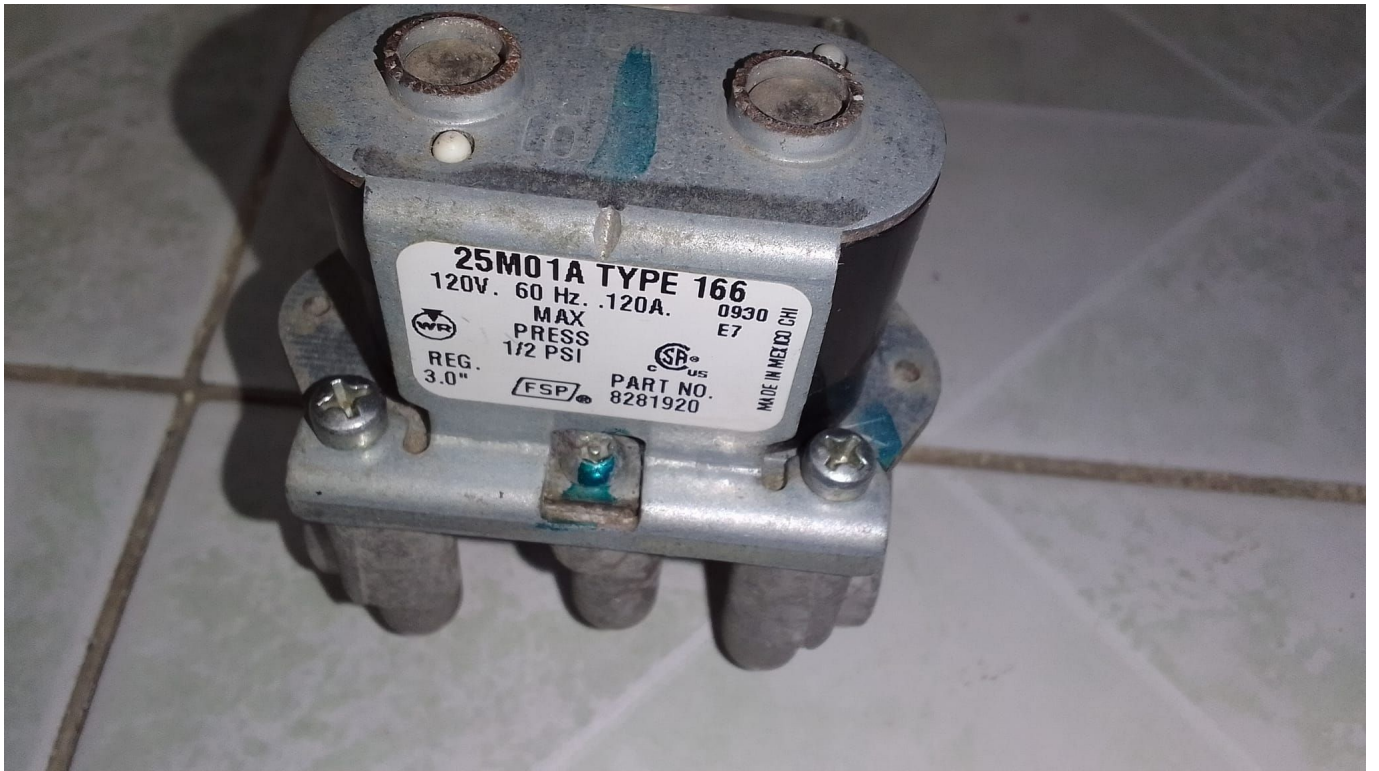

# Mbsm.pro, Pictures, Whirlpool dryer valves, 25M01A-876

Category: Pictures

written by Lilianne | 20 September 2022

Private Picture Copyright : WWW.MBSM.PRO

Mbsm.pro, Pictures, Whirlpool dryer valves

Private Picture Copyright : WWW.MBSM.PRO

Private Picture Copyright : WWW.MBSM.PRO

Private Picture Copyright : WWW.MBSM.PRO

25M01A TYPE 128  
120V. 60HZ. .120A.

REG  
3.5"

MAX  
PRESS  
1/2 PSI

PART NO.  
6 3061760

MAYTAG

MADE IN MEXICO CHI