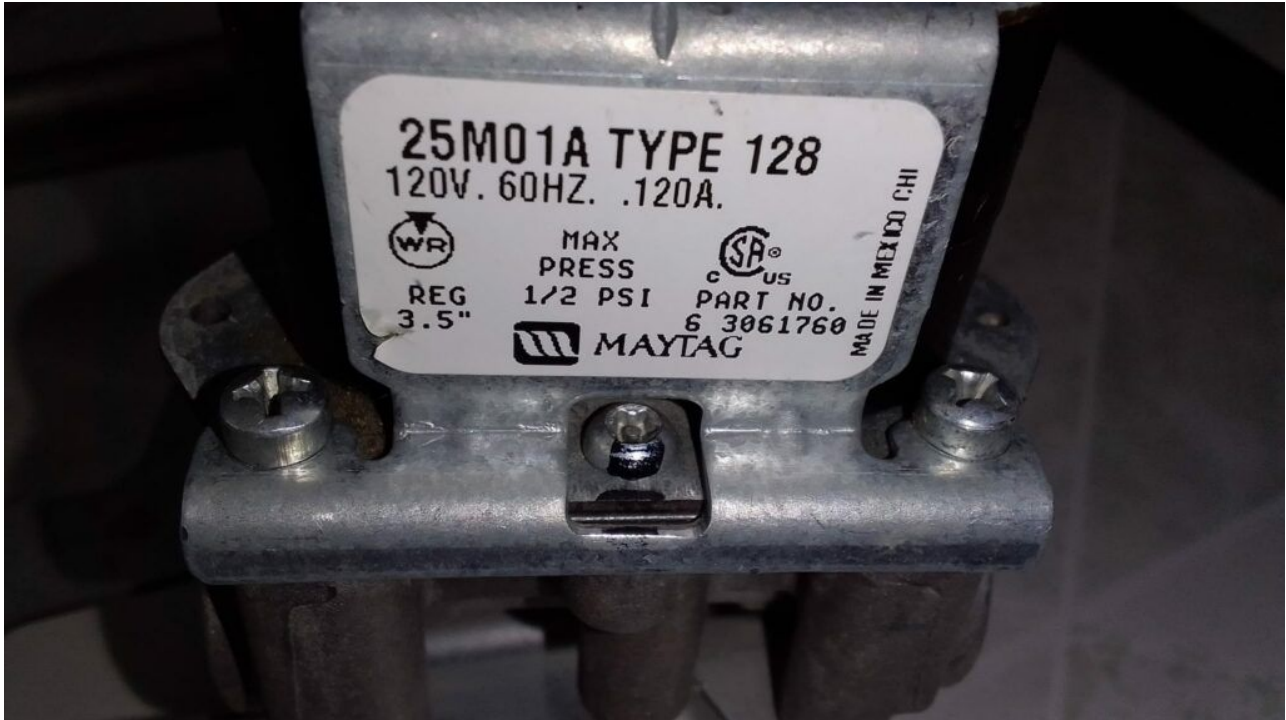

# Mbsm.pro, Pictures, Whirlpool dryer valves, 25M01A-876

Category: Pictures

written by Lilianne | 20 September 2022

Private Picture Copyright : WWW.MBSM.PRO

Mbsm.pro, Pictures, Whirlpool dryer valves

Private Picture Copyright : WWW.MBSM.PRO

Private Picture Copyright : WWW.MBSM.PRO

Private Picture Copyright : WWW.MBSM.PRO

25M01A TYPE 128  
120V. 60HZ. .120A.

REG  
3.5"

MAX  
PRESS  
1/2 PSI

PART NO.  
6 3061760

MAYTAG

MADE IN MEXICO CHI