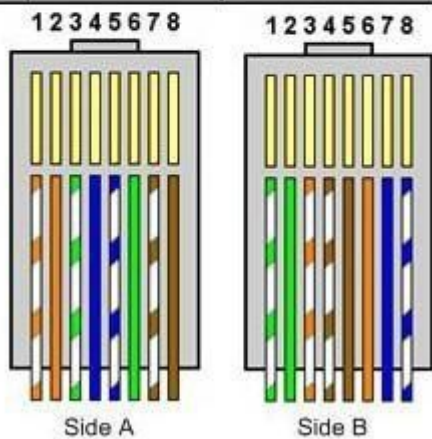

# Mbsm.pro, Pictures, Cat5 cabling pin-out configuration

Category: Pictures

written by Lilianne | 28 March 2023

Pin ID	side A	side B
1	Orange-white	green-white
2	Orange	green
3	green-white	orange-white
4	blue	brown-white
5	blue-white	Brown
6	green	orange
7	brown-white	Blue
8	brown	blue-white

te Picture Copyright : [WWW.MBSM.PRO](http://WWW.MBSM.PRO)

Mbsm.pro, Pictures, Cat5 cabling pin-out configuration

Pin ID	side A	side B
1	Orange-white	green-white
2	Orange	green
3	green-white	orange-white
4	blue	brown-white
5	blue-white	Brown
6	green	orange
7	brown-white	Blue
8	brown	blue-white