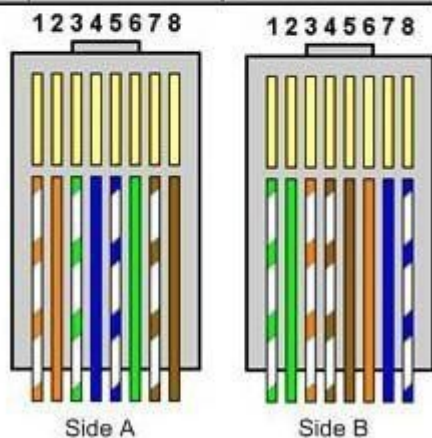

# Mbsm.pro, Pictures, Cat5 cabling pin-out configuration

Category: Pictures

written by Lilianne | 28 March 2023

Pin ID	side A	side B
1	Orange-white	green-white
2	Orange	green
3	green-white	orange-white
4	blue	brown-white
5	blue-white	Brown
6	green	orange
7	brown-white	Blue
8	brown	blue-white

te Picture Copyright : [WWW.MBSM.PRO](http://WWW.MBSM.PRO)

Mbsm.pro, Pictures, Cat5 cabling pin-out configuration

Pin ID	side A	side B
1	Orange-white	green-white
2	Orange	green
3	green-white	orange-white
4	blue	brown-white
5	blue-white	Brown
6	green	orange
7	brown-white	Blue
8	brown	blue-white