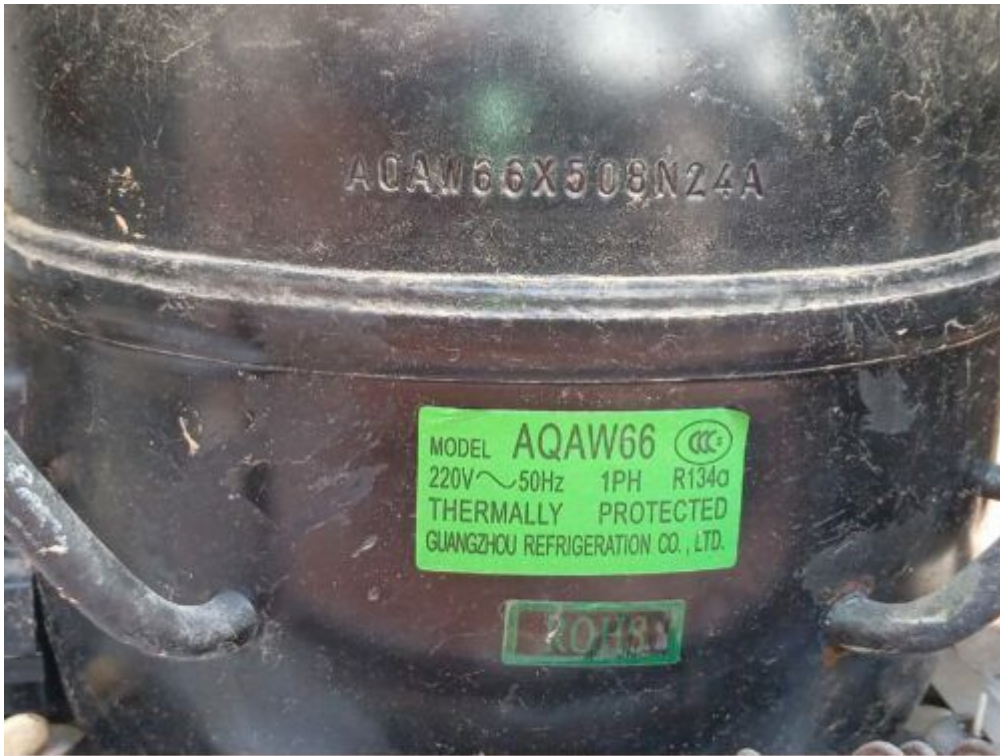

Private Picture Copyright : WWW.MBSM.PRO