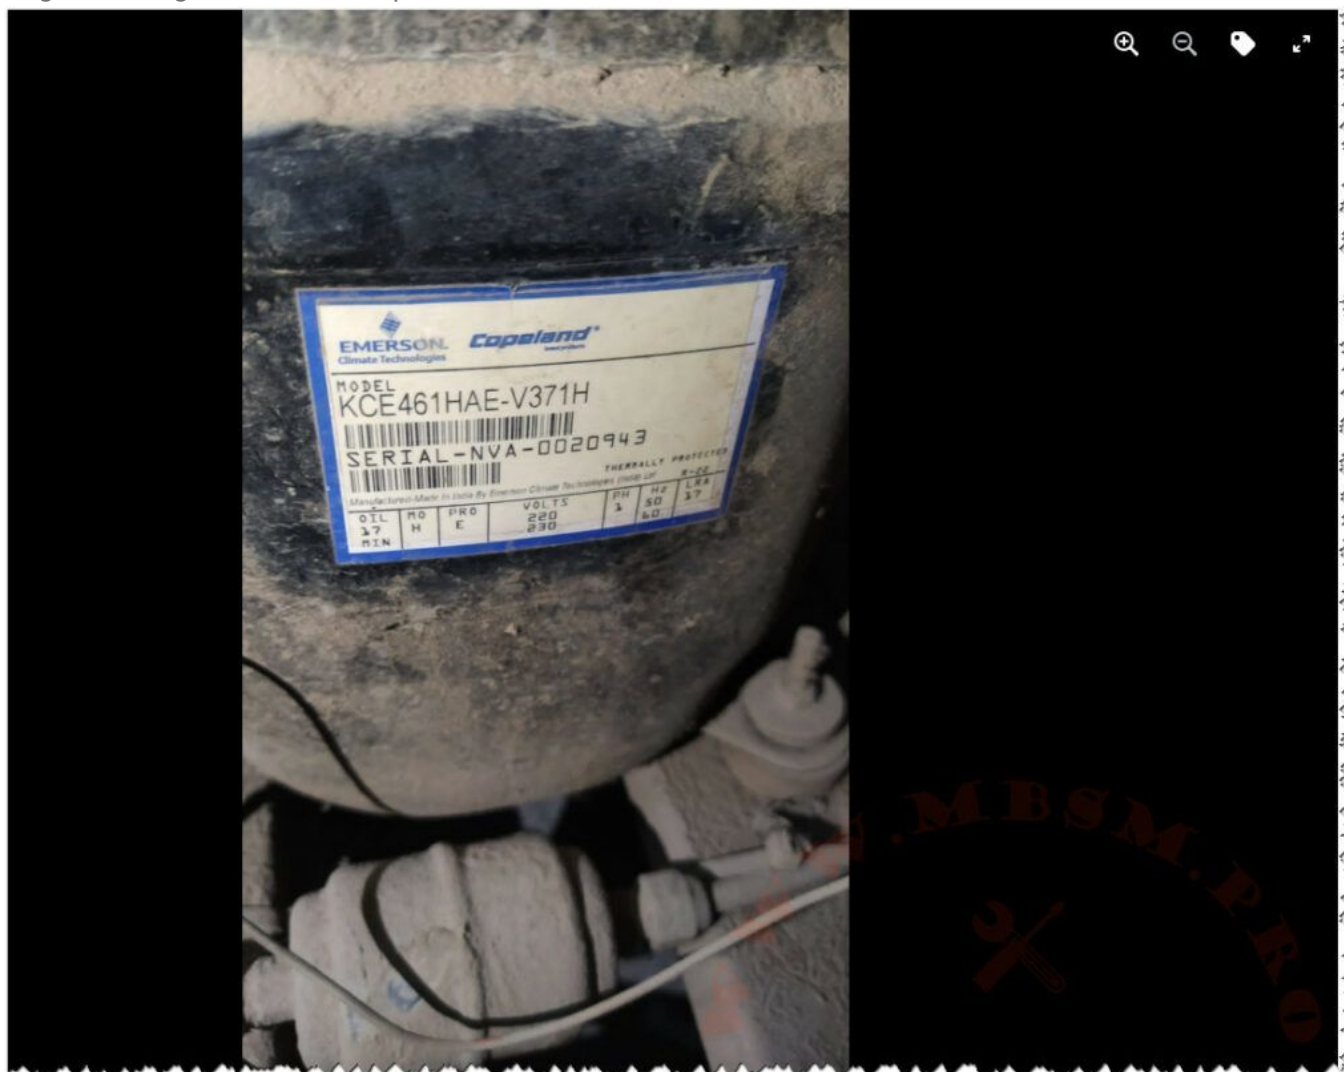

Mbsm.pro, Emerson, Compressor, KCE461HAE-V470H, KCE461HAE, 1/2 hp, r22/r410a, hbp, 5100 btu

Category: compressor

written by Lilianne | 25 January 2024

Private Picture Copyright : WWW.MBSM.PRO

Description:Kce461Hae R22 Mh 1/2Hp 1Ph S/T

Max operating Current:3.1

Oil Type:MIN

Oil Volume L:0.59

Suction Connection:0.375

Discharge Connection:0.25

Connection Discharge Type:Sweat on

Connection Suction Type:Sweat on
Dimensions (L*W*H):189.99*145.42*248.24
Tags:Refrigeration, Compressors, HBP