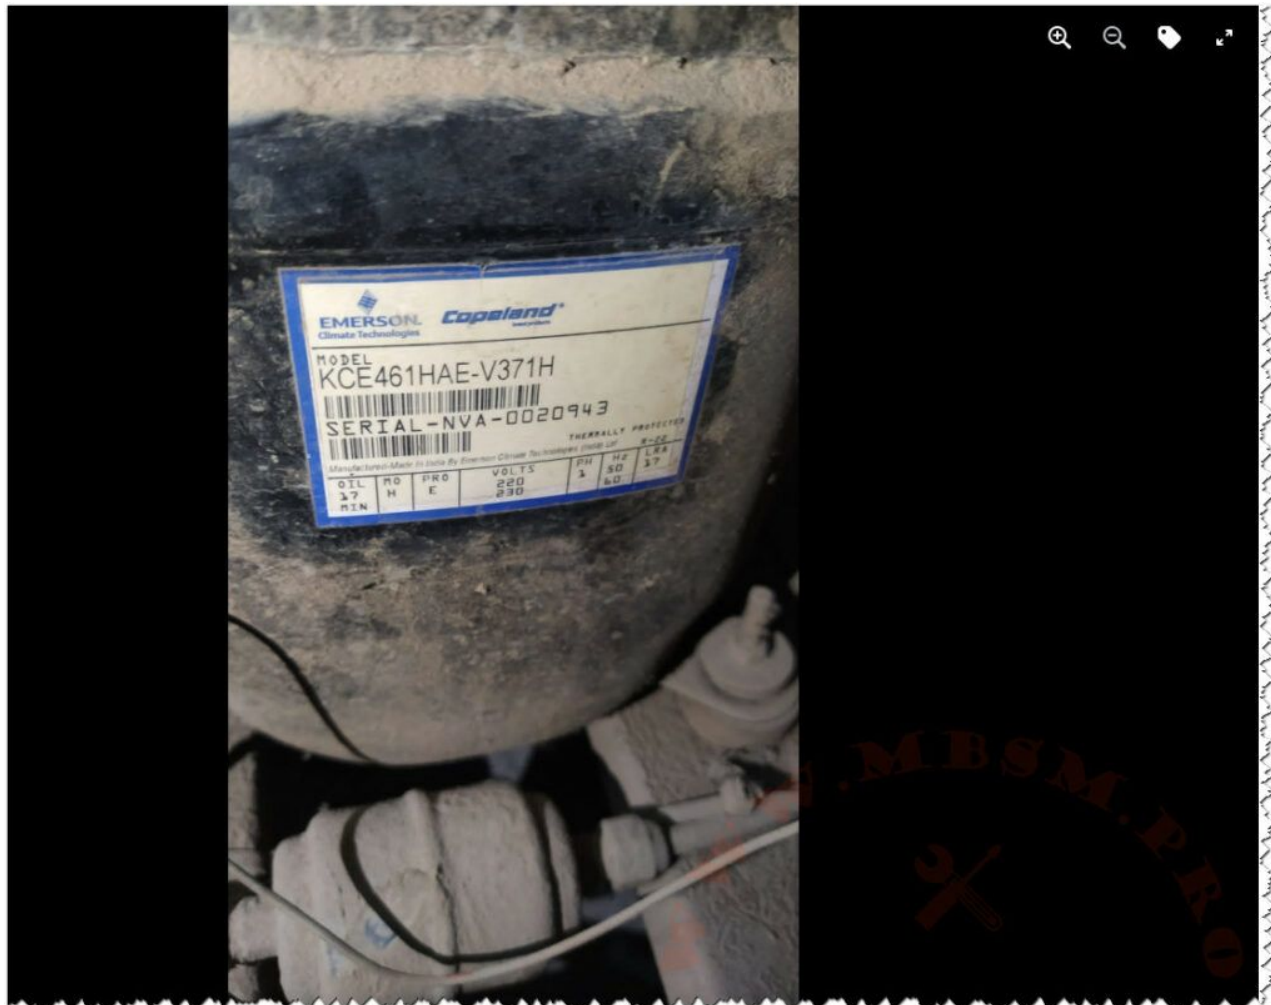

Mbsm.pro, Emerson, Compressor, KCE461HAE-V470H, KCE461HAE, 1/2 hp, r22/r410a, hbp, 5100 btu

Category: compressor

written by Lilianne | 25 January 2024

Private Picture Copyright : WWW.MBSM.PRO

Description:Kce461Hae R22 Mh 1/2Hp 1Ph S/T

Max operating Current:3.1

Oil Type:MIN

Oil Volume L:0.59

Suction Connection:0.375

Discharge Connection:0.25

Connection Discharge Type:Sweat on

Connection Suction Type:Sweat on
Dimensions (L*W*H):189.99*145.42*248.24
Tags:Refrigeration, Compressors, HBP