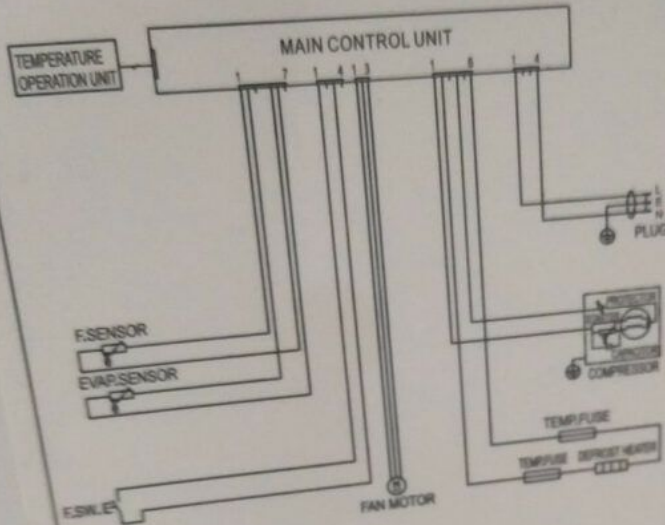

MADE IN CHINA
 صنع في الصين

Batch NO. BD83Y 4132350

 1B0262Z0055JBD83YS70355

4099529 C

Hisense

Model Number: FS49DCSS(E)

Product Category	8
Climatic Category	SN,N,ST,T
Protective Classification of Electric Shock Resistance	
Degree of Protection Against Ingress of Water	IPX0
Rated Voltage	220-230V~
Rated Frequency	60Hz
Rated Current	1.3A
Defrost Power	185W
Rated Power	230W
Volume of Freezer	259.9L(GeL)
Total Volume	259.9L(GeL)
Annual Energy (AE)	322kWh/Year
Classification	800a(Sp)
Refrigerant Type	CYCLOPENTANE
Insulation Blowing Gas	
Net Weight	78kg