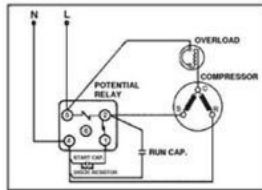

- **Winding Resistance at 25 °C:** Start: 7.30 Ohms, Run: 2.80 Ohms

- **Weight with Motor:** Not provided in the search results

The CA 2435Z-2 is designed for refrigeration applications and is manufactured with advanced technology from Sanyo

PRINCIPAL DIMENSIONS - mm

A: 215 B: 233 C: 160 D: 165 E: 102

SCHEMATIC WIRING DIAGRAM C.S.R.

SCHEMATIC WIRING DIAGRAM -

MOUNTING KIT

Electrical : 220-240 V/50 Hz. 1 Phase

Nominal Performance

Capacity	925 / - Watts
	3,156 / - BTU/Hr
	795 / - Kcal/Hr
Power Input	740 / - Watts
Locked Rotor Amps	21.00 / - Amps
Max Continuous Current	- / - Amps
Rated Load Amps	4.20 / - Amps
COP	1.25 / - Watts / Watts
EER	4.27 / - BTU/W-Hr