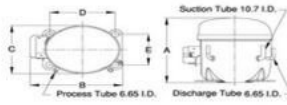

PRINCIPAL DIMENSIONS - mm

A: 215 B: 233 C: 160 D: 165 E: 102

SCHEMATIC WIRING DIAGRAM C.S.R.

SCHEMATIC WIRING DIAGRAM -

MOUNTING KIT

Electrical : 220-240 V/50 Hz. 1 Phase

Nominal Performance

Capacity	925 / - Watts
	3,156 / - BTU/Hr
	795 / - Kcal/Hr
Power Input	740 / - Watts
Locked Rotor Amps	21.00 / - Amps
Max Continuous Current	- / - Amps
Rated Load Amps	4.20 / - Amps
COP	1.25 / - Watts / Watts
EER	4.27 / - BTU/W-Hr