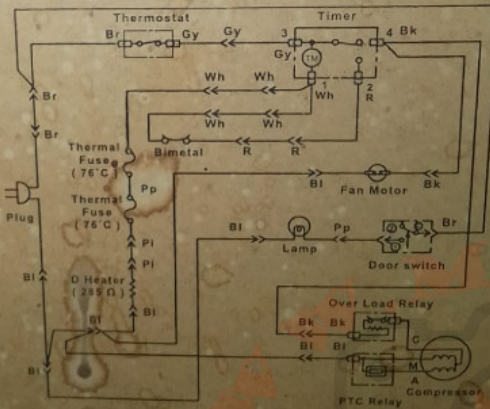

TOSHIBA REFRIGERATOR-FREEZER

MODEL

***

GR-EF40

RATED VOLTAGE	220 V
RATED FREQUENCY	50 Hz
RATED INPUT	135 W
RATED INPUT OF HEATING ELEMENT	170 W
DEFROSTING INPUT	170 W
RATED MAXIMUM INPUT OF LAMP	15 W
CLIMATIC CLASS	TROPICAL
REFRIGERANT	HFC-134 a
CHARGING VOLUME	150 g
WEIGHT	66 kg
VOLUME (L)	
TOTAL	335
FREEZER	101
REF	234
PERFORMANCE TEST SPEC.	TS2-50-02
	1990-320 r-3p
PROTECTION DEGREE	IPx2

Produced by ELARABY Co. for Engineering Ind. under License of TOSHIBA Corporation JAPAN

WIRING DIAGRAM

- ⊞ Fasten Receptacle
- → Relay Housing
- Soldering

WIRING COLOR

- Bl : Blue-White or Blue
- Bk : Black-White or Black
- Br : Brown-White or Brown
- Pp : Purple-White or Purple
- Gy : Gray-White or Gray
- R : Red-White or Red
- Pl : Pink
- Or : Orange-White or Orange
- Wh : White

SERIAL No.