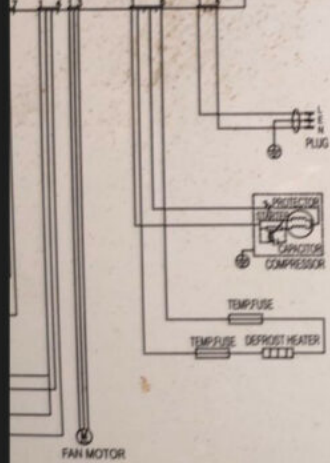

Mbsm.pro, refrigerator, RD-73WS4S,
Hisense, 597 L, R600a, 58 g, 230 w,
Compressor, Nt1117y, 1/4 hp

Category: Refrigerator

written by Lilianne | 22 March 2024

JIAXIPERA, NT1117Y, refrigerator, compressor ,198 W, R600, LBP

CONTROL BOARD

MADE IN CHINA

Hisense

MODEL: RD-73WS4S

CLIMATIC CATEGORY	N,ST,T
PROTECTIVE CLASSIFICATION OF ELECTRIC SHOCK RESISTANCE	I
RATED VOLTAGE	220-240V~
RATED FREQUENCY	50Hz
RATED CURRENT	1.1A
MAX WATTAGE OF LAMP	1W+1W
DEFROST POWER	230W
GROSS VOLUME	597L
NET VOLUME	550L
FROZEN VOLUME	410L
FRESH FOOD VOLUME	123L 17L
FREEZING CAPACITY	10kg/24h
REFRIGERANT	R600a(58g)
NET WEIGHT	96kg
INSULATION BLOWING GAS	CYCLOPENTANE