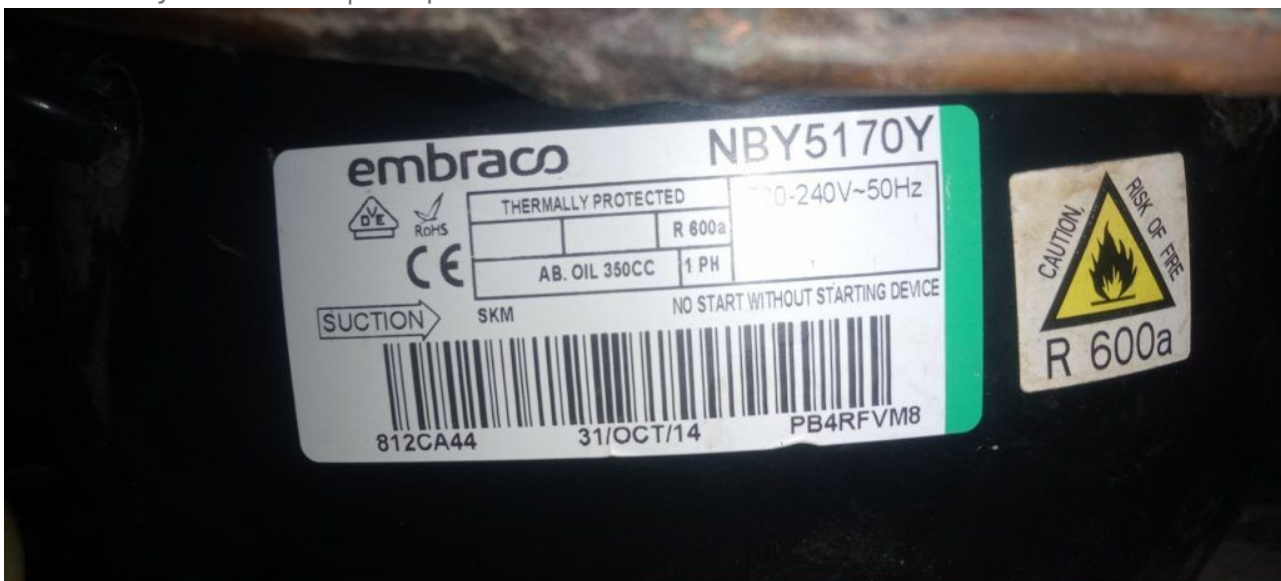

Private Picture Copyright : WWW.MBSM.PRO

With a cooling capacity of 842 W and robust construction, the NBY5170Y is ideal