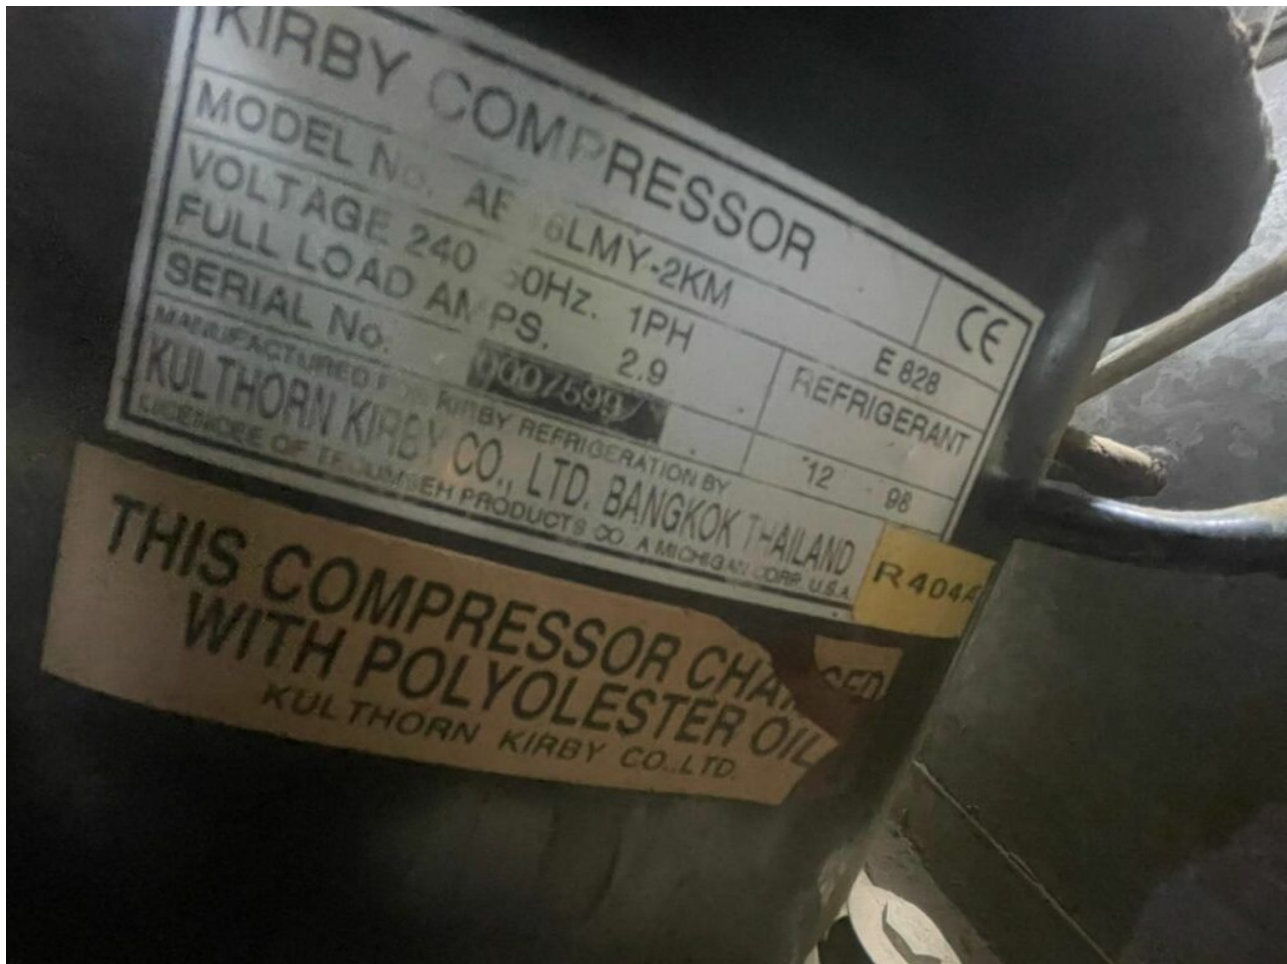

Private Picture Copyright : WWW.MBSM.PRO

Mbsm.pro compressor AE16LMY: 3/8 hp, R134a, HBP, 17.4 cc; 5/8 hp, R404, LBP, 14.5 cc.

Mbsm.pro, Compressor, Huaguang, asq80hg, Q series, 800 w, Hbp, r134a, 1/4 hp, cooling Application

Category: compressor

written by Lilianne | 2 April 2022