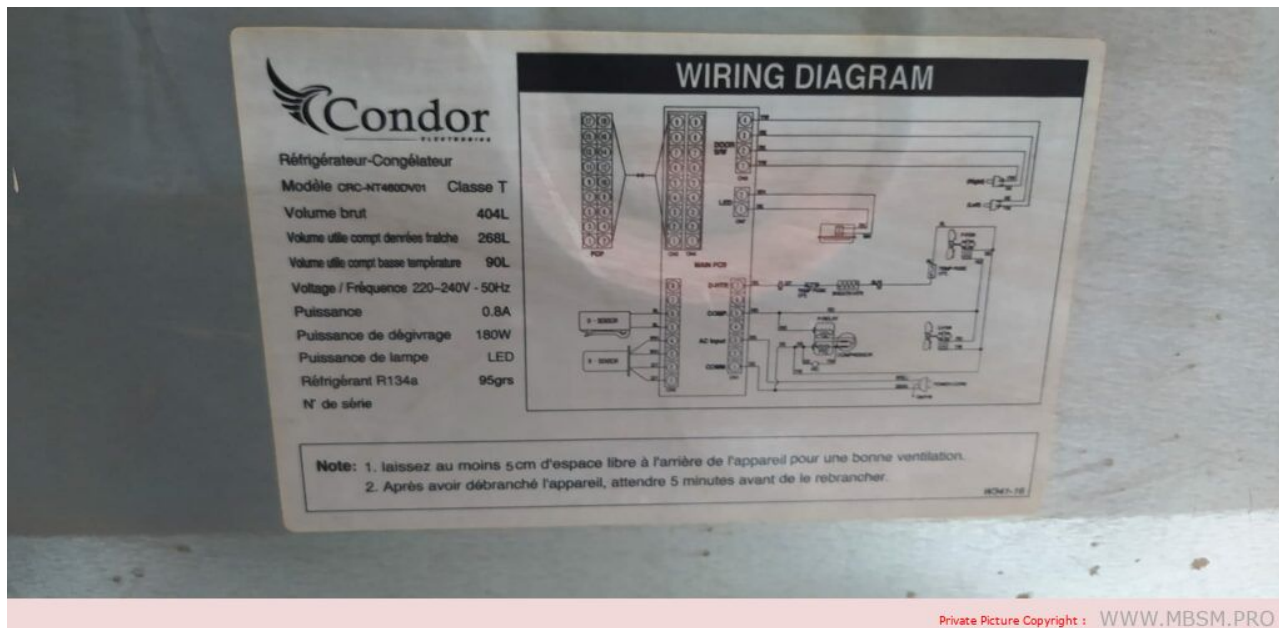

GVY57AA, 1/6 hp, r134

written by Jamila | 1 January 2024

Private Picture Copyright : WWW.MBSM.PRO

Mbsm.pro, Compressor, ELECTROLUX, ACC, GL60AA, GUY57AA, 1/5 hp, r134

CRC-NT460DV01

written by Jamila | 1 January 2024