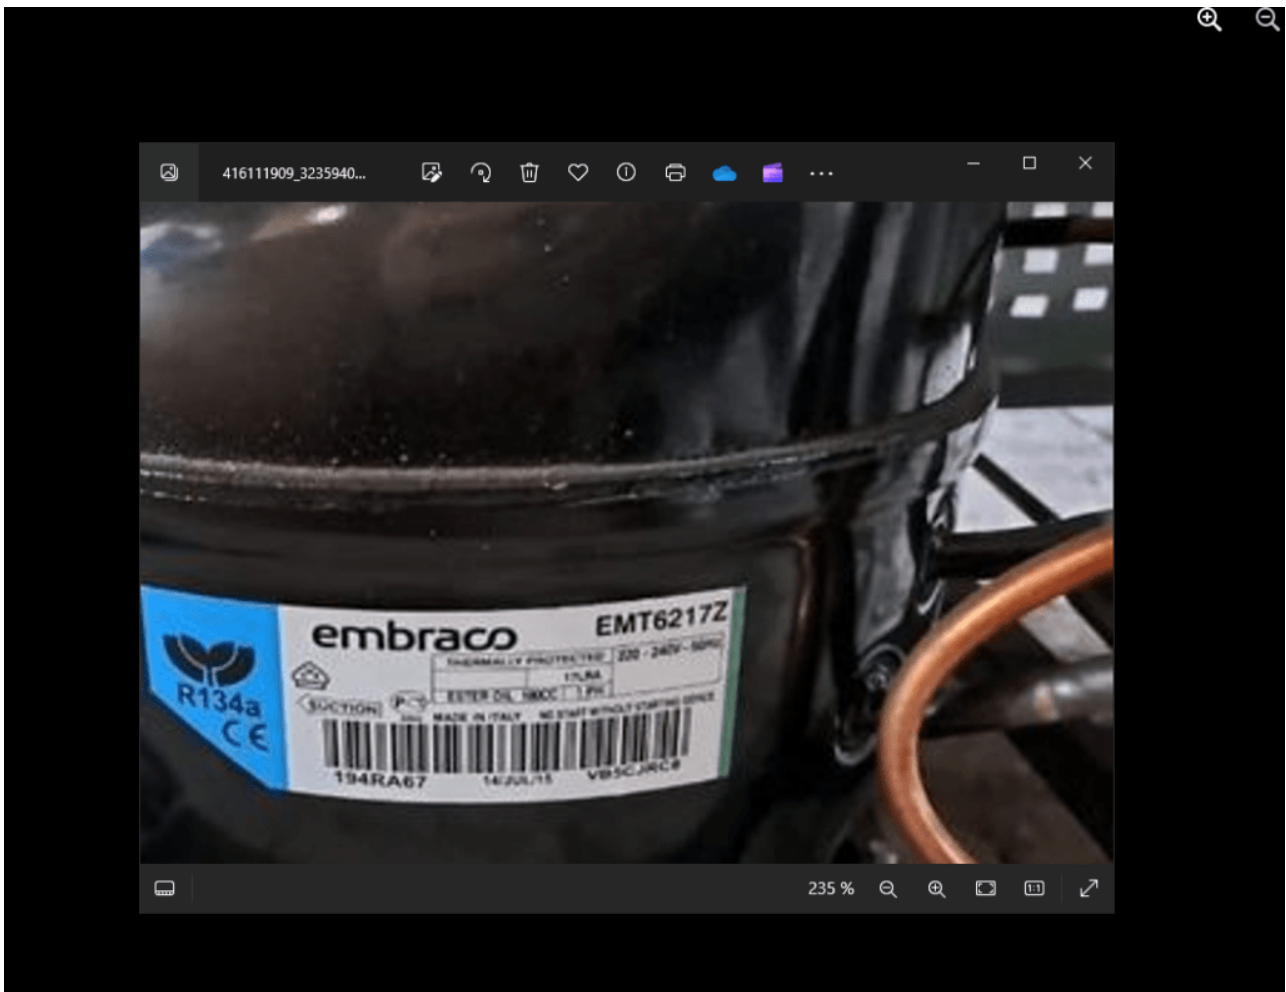

Mbsm.pro, Compressor, Embraco, Emt6217z, NT6217Z, 3/4 hp, hbp, r134a

written by Lilianne | 8 January 2024

Private Picture Copyright : WWW.MBSM.PRO

Mbsm.pro, Compressor, Embraco, Emt6217z, NT6217Z, 3/4 hp, hbp,
r134a