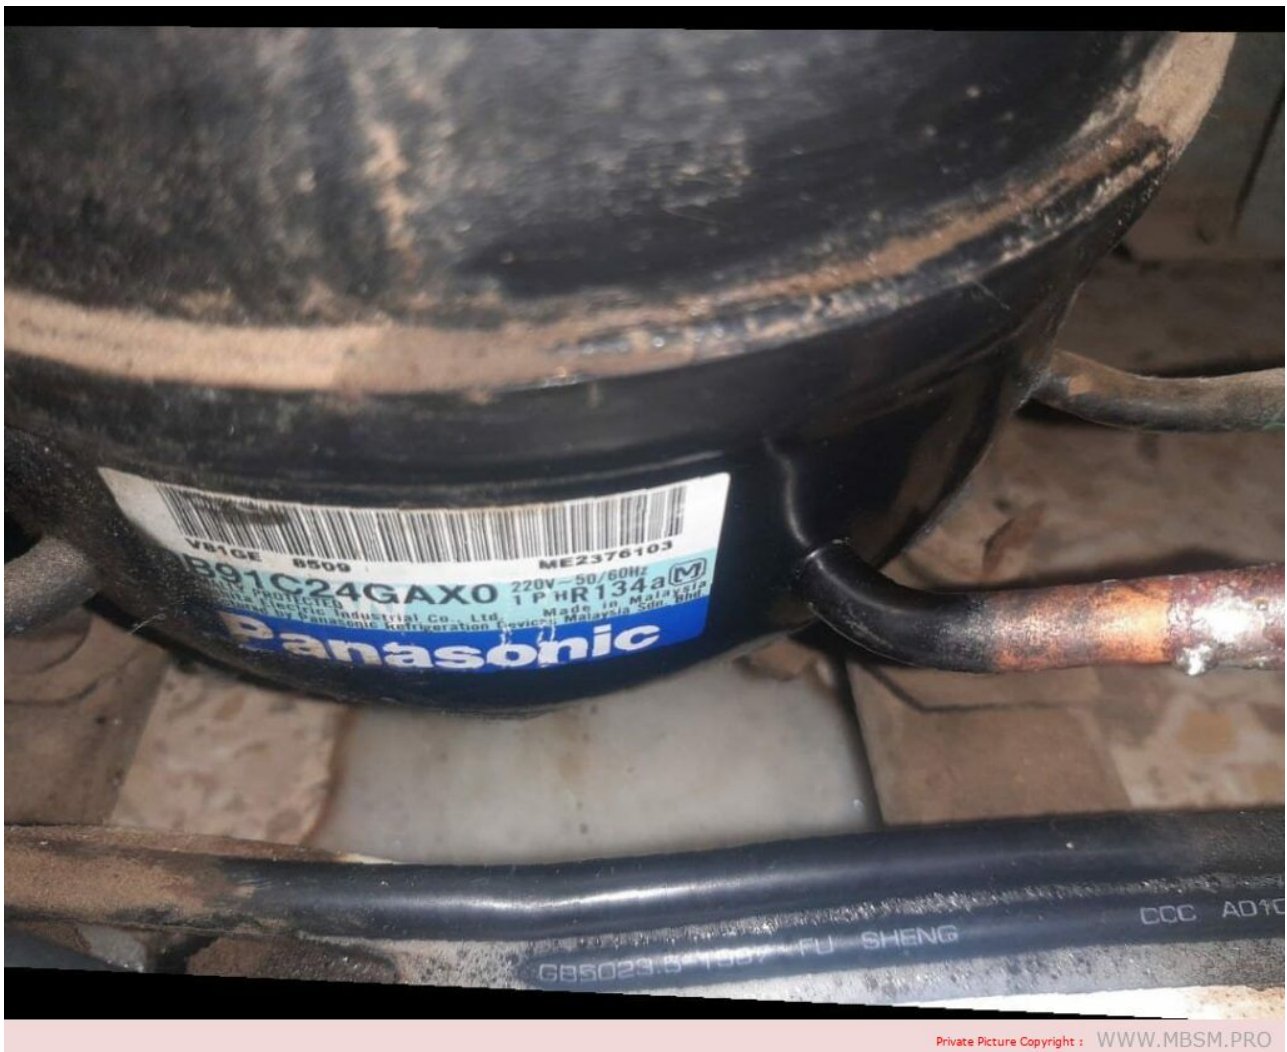

Mbsm.pro, Panasonic, QB91C24GAX0, 1/4HP, Refrigerator, Compressor, 220 w, Lbp, r134a

written by Lilianne | 18 December 2023

Mbsm.pro, Panasonic, QB91C24GAX0, 1/4HP, Refrigerator, Compressor, 220 w, Lbp, r134a