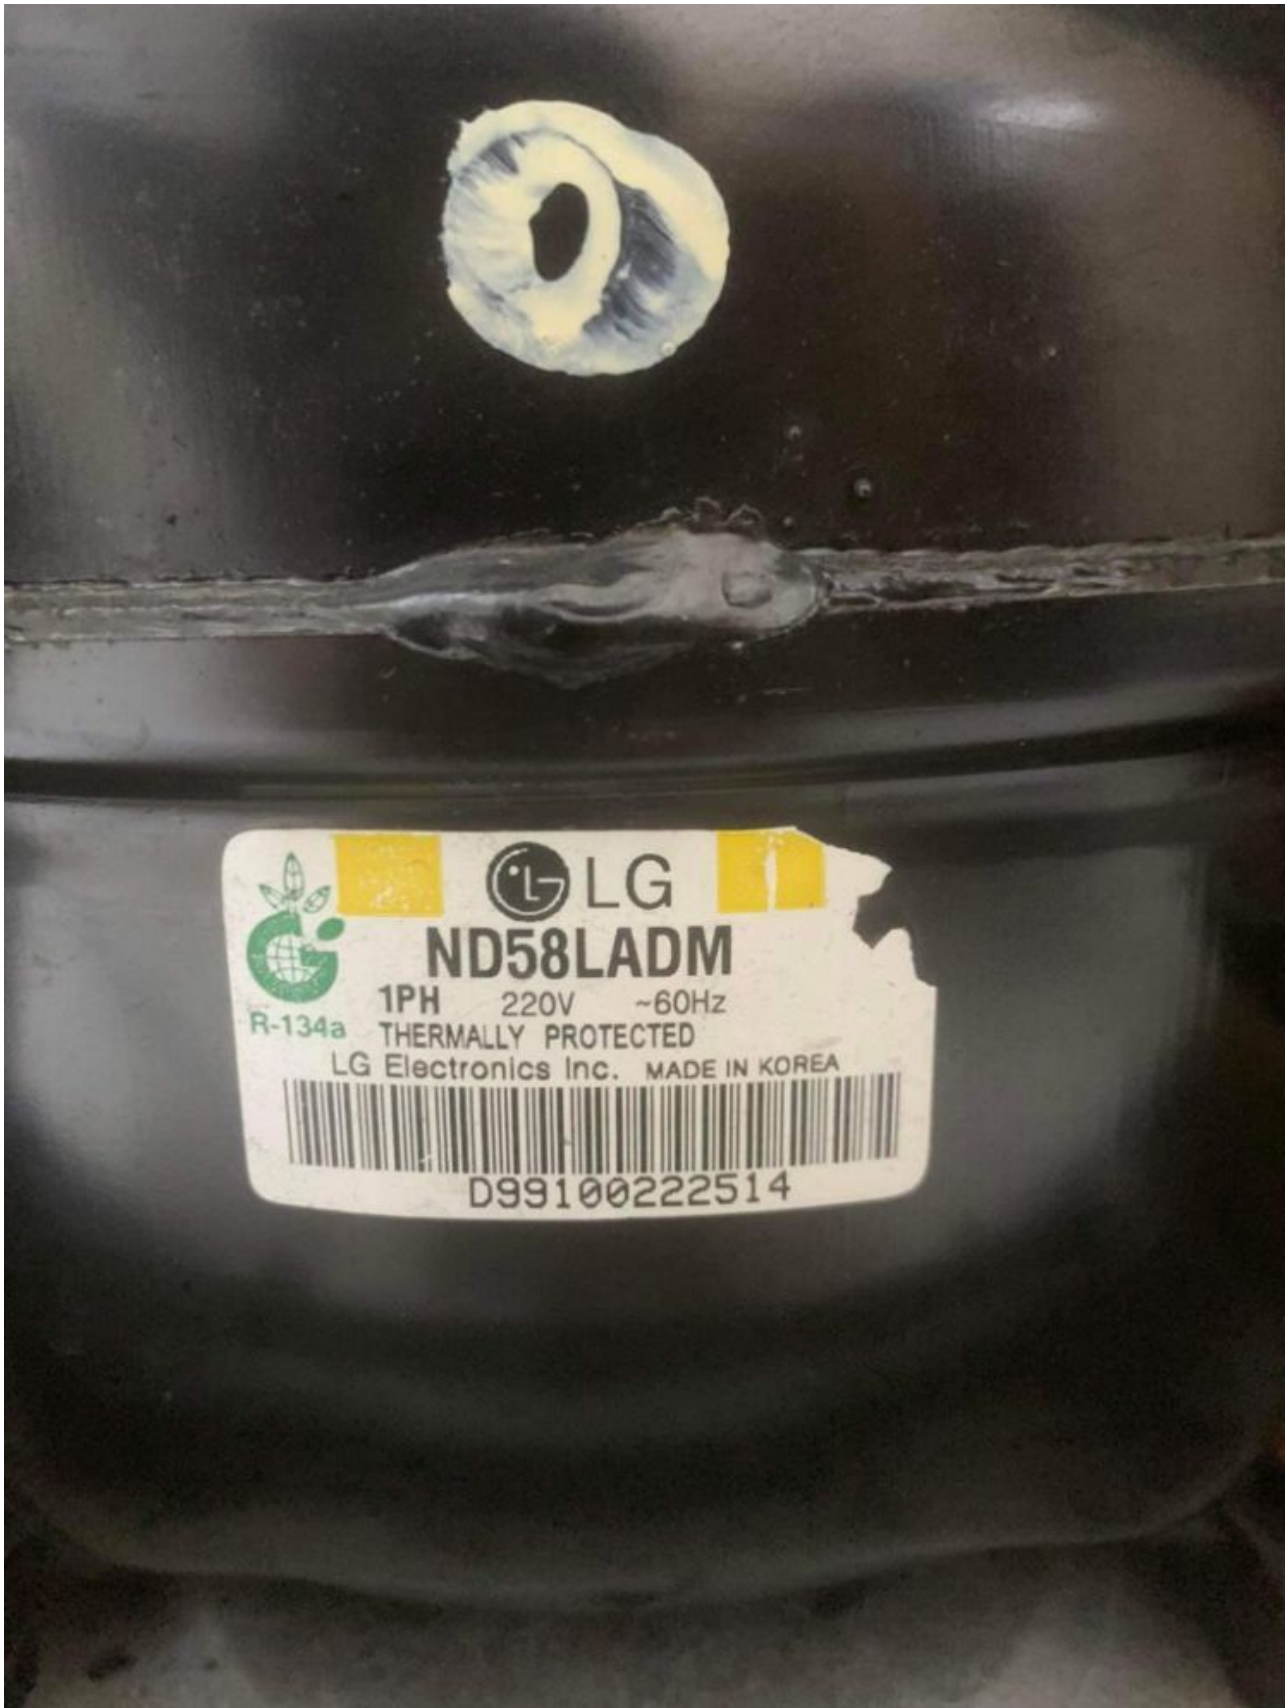

Private Picture Copyright : WWW.MBSM.PRO

Mbsm.pro, Compressor, THK1365YCG, ND58LADM, 1/5 hp, 5.90 cm³, 168 w, r134a, lbp