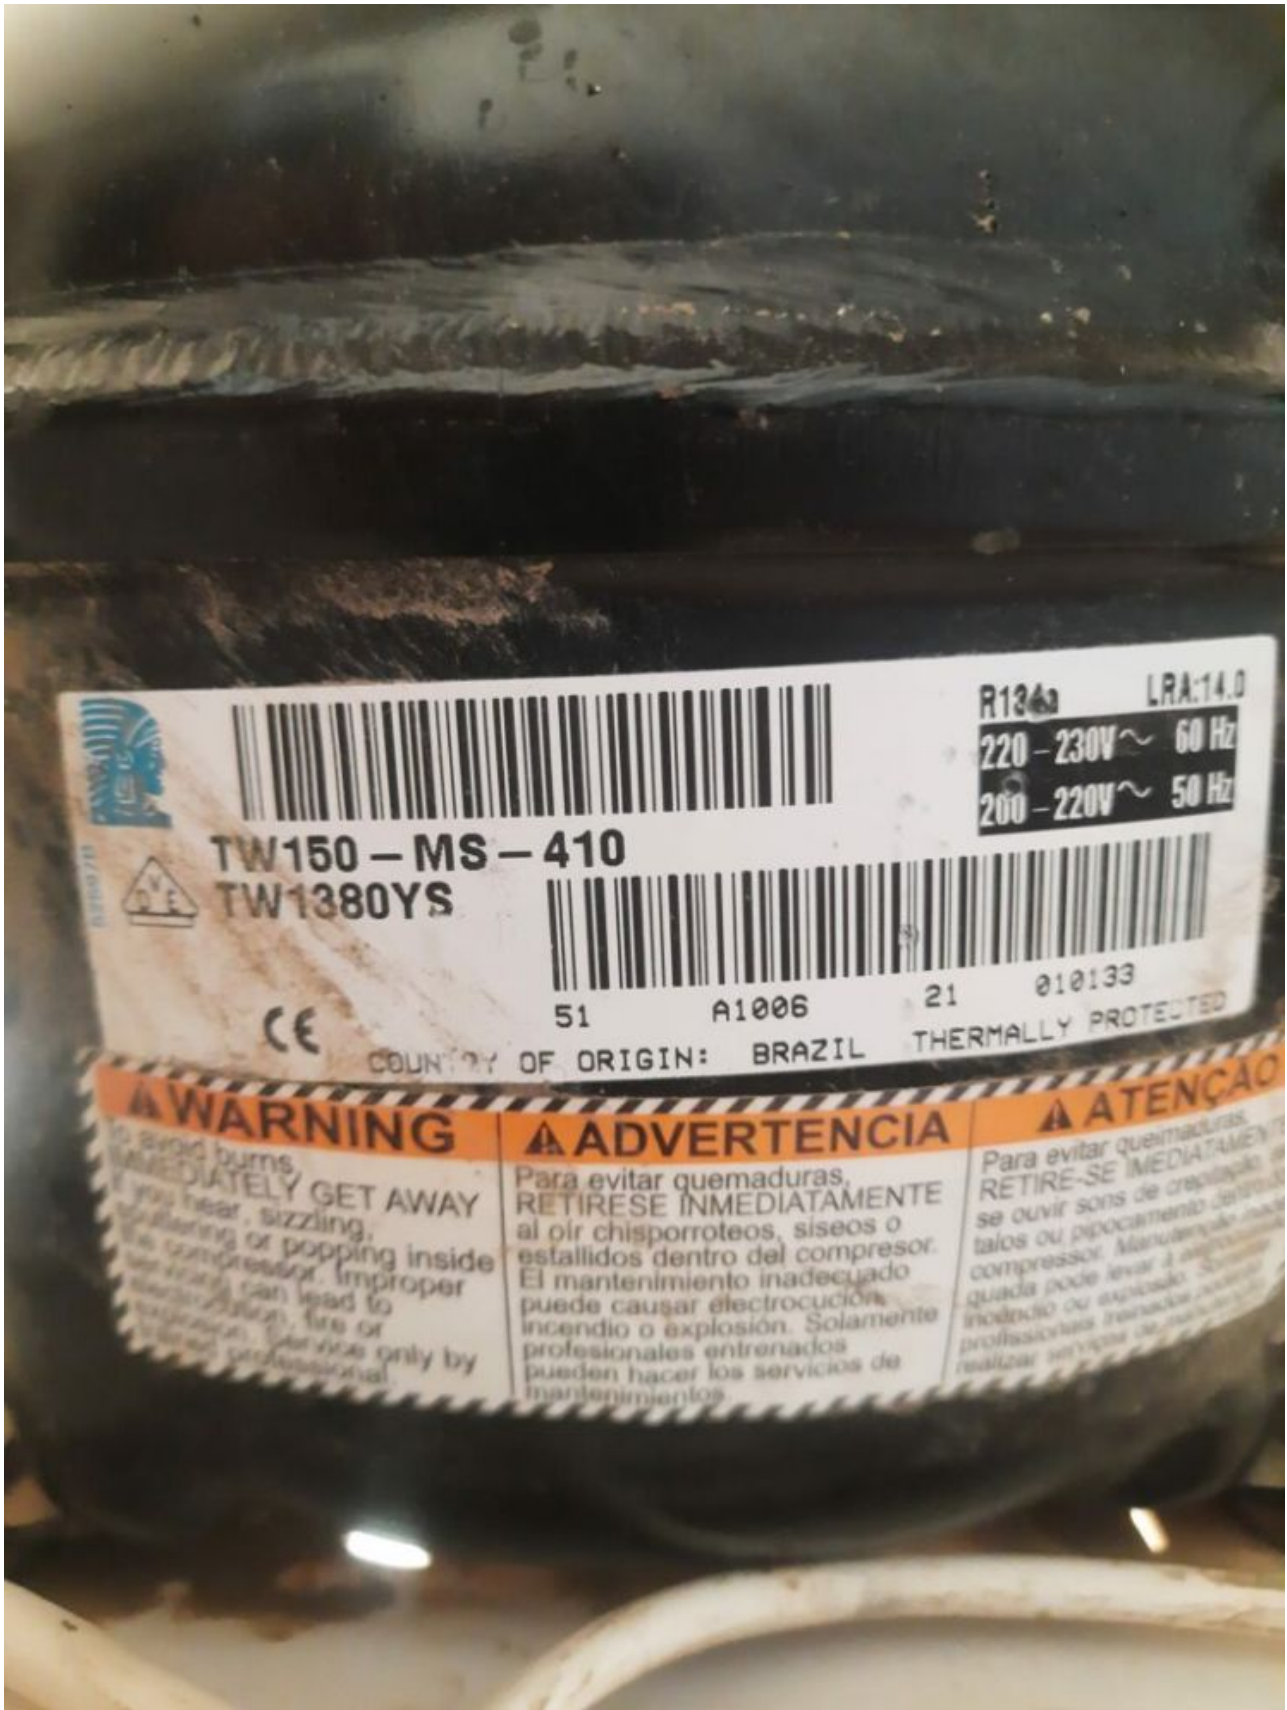

Private Picture Copyright : WWW.MBSM.PRO

Compressor, tw1380ys, r134, Ariston, refrigerator, 1/4 hp, Lbp