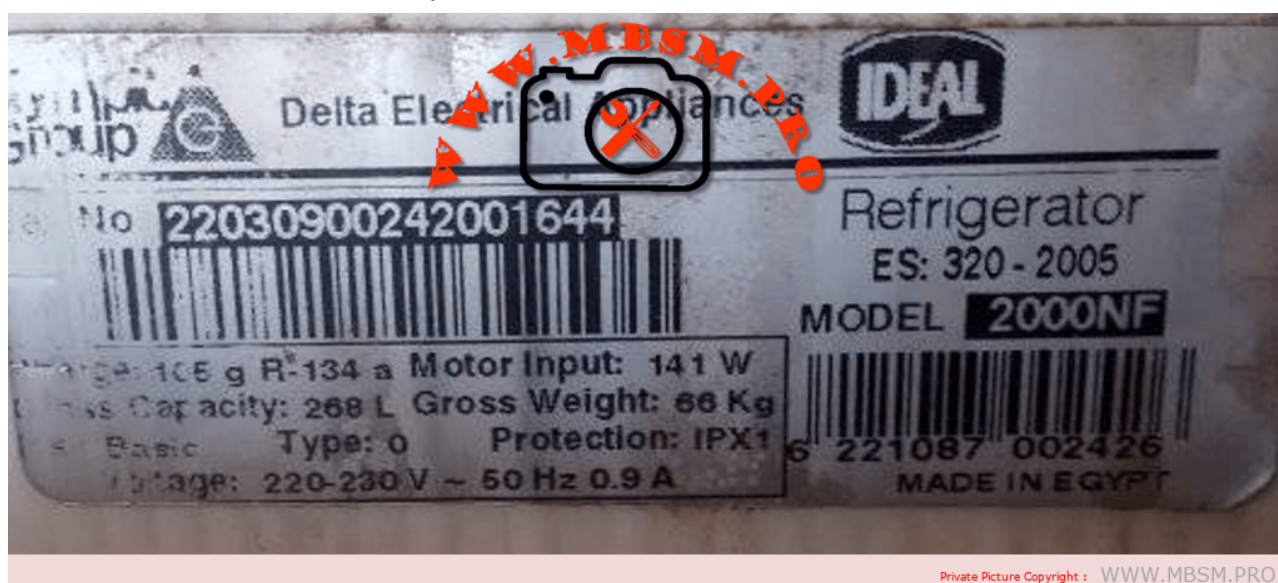

**Refrigerator, 268 L, 141 w,
Es:320-2005, 2000nf, made in
Egypt, Compressor, 1/5 hp,
G160tb, egm75af, r134a, 105 g**

written by Lilianne | 26 September 2023

Mbsm.pro, Ideal, Refrigerator, 268 L, 141 w, Es:320-2005,
2000nf, made in Egypt, Compressor, 1/5 hp, G160tb, egm75af,
r134a, 105 g

**Mbsm.pro, Codes and
capacities of ZEL all
compressors, pistons, motors,**