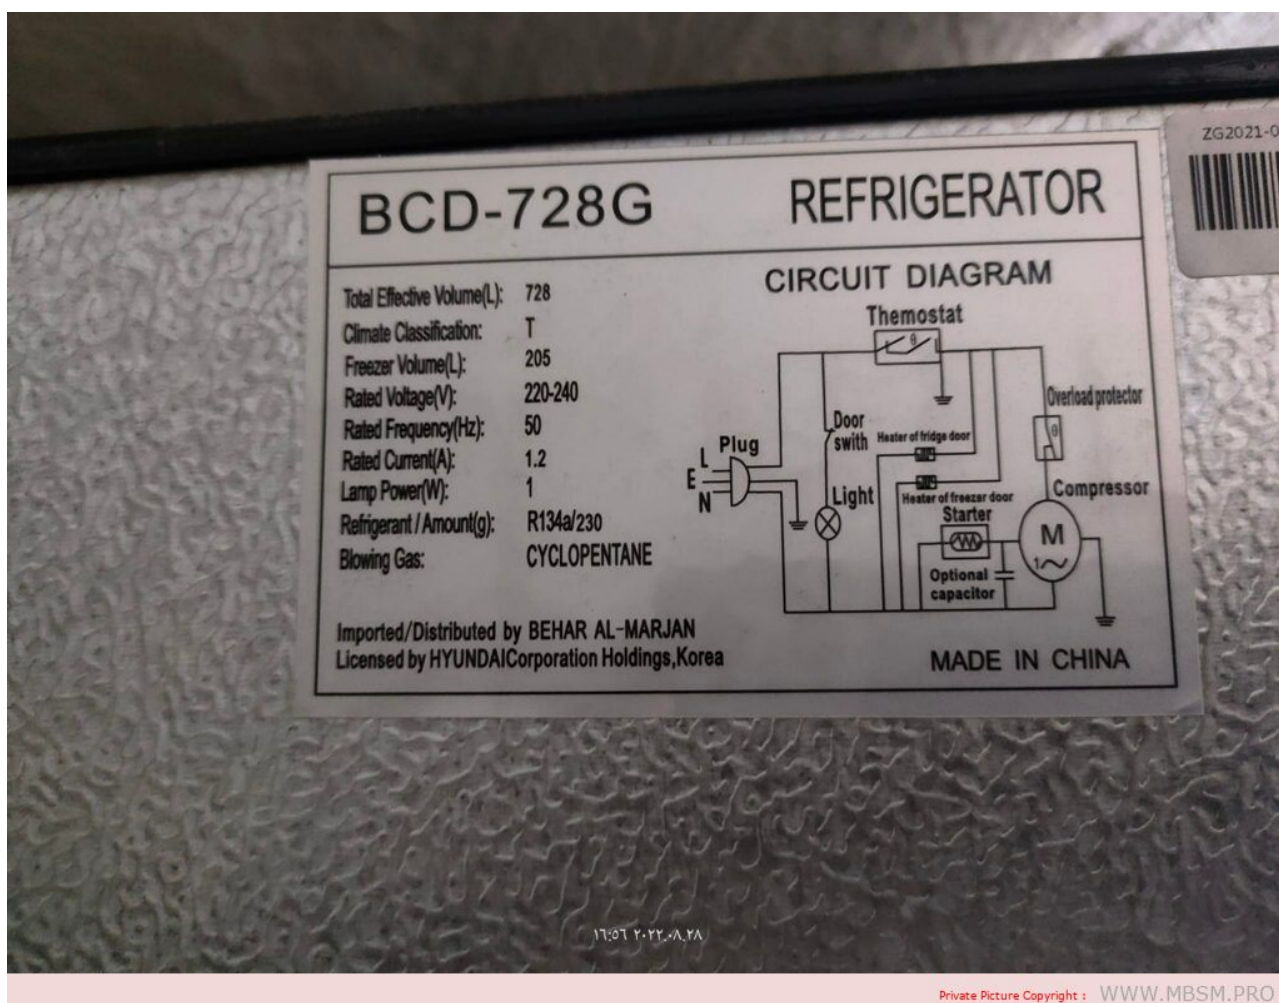

Mbsm.pro, Compressor, KONOR,

**GQR90AA, ERU280HSP, R134a,
220-240V 50Hz, 10,1kg, 1/4HP,
Refrigerator, Condor, 420 L**

written by Lilianne | 6 September 2022

420

 **Condor**
Hisense

Mbsm.pro, Compressor, KONOR, GQR90AA, ERU280HSP, R134a, 220-240V 50Hz, 10,1kg, 1/4HP, Refrigerator, Condor, 420 L

BCD-728G

written by Lilianne | 6 September 2022

Mbsm.pro, Refrigerator, BCD-728G, 728 L, 4 Doors, Class T, Compressor, K270CZ1, 1/3++, DONPER, Dongbei , R134a, 230 G

**Mbsm.pro, SL12y-5, Daewoo,
Refrigeration ,Compressor,
1/10 HP, 220v 60hz, R12**