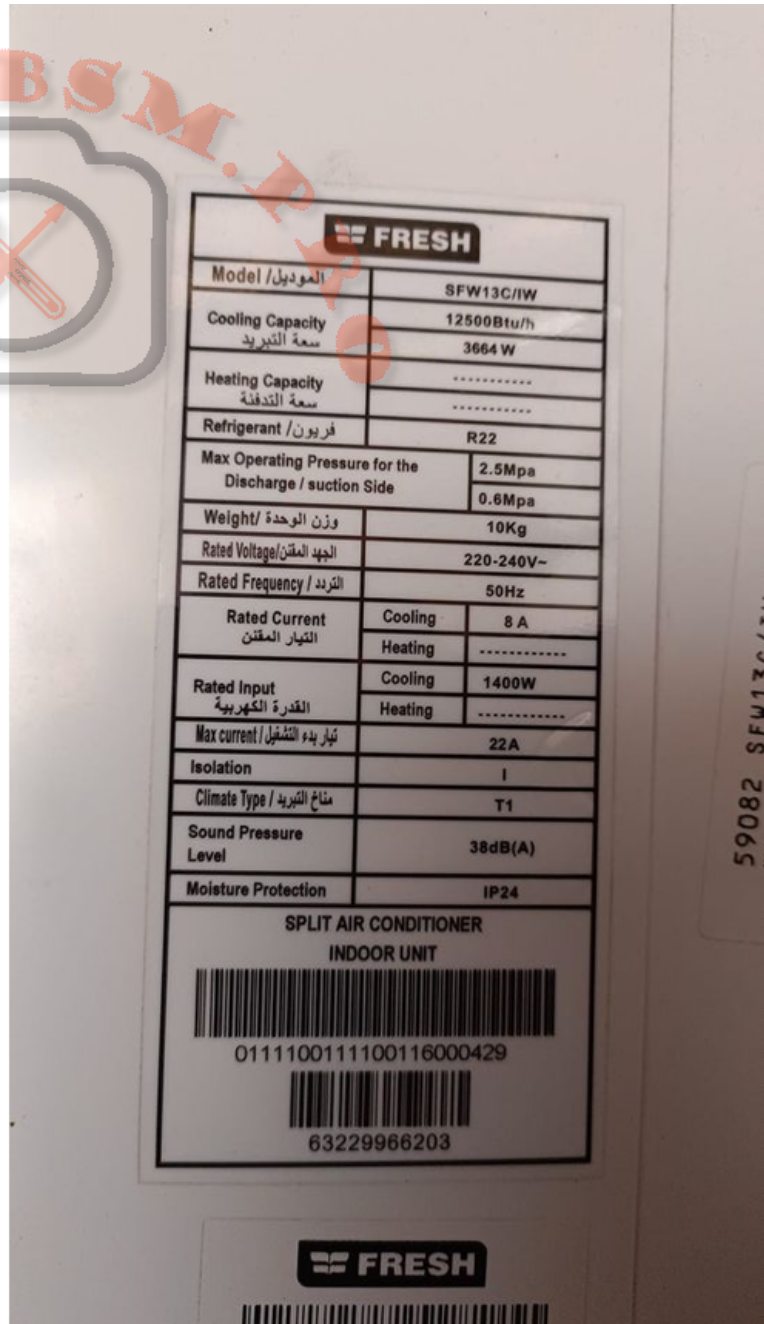

# Mbsm.pro, SFW13C/IW, Air conditioner, Fresh, 12500 btu/h, Cooling, heating, 3664 w, r22, t1 ,1.5 hp, 1 Ton

written by Lilianne | 17 April 2022

Private Picture Copyright : WWW.MBSM.PRO

Private Picture Copyright : WWW.MBSM.PRO