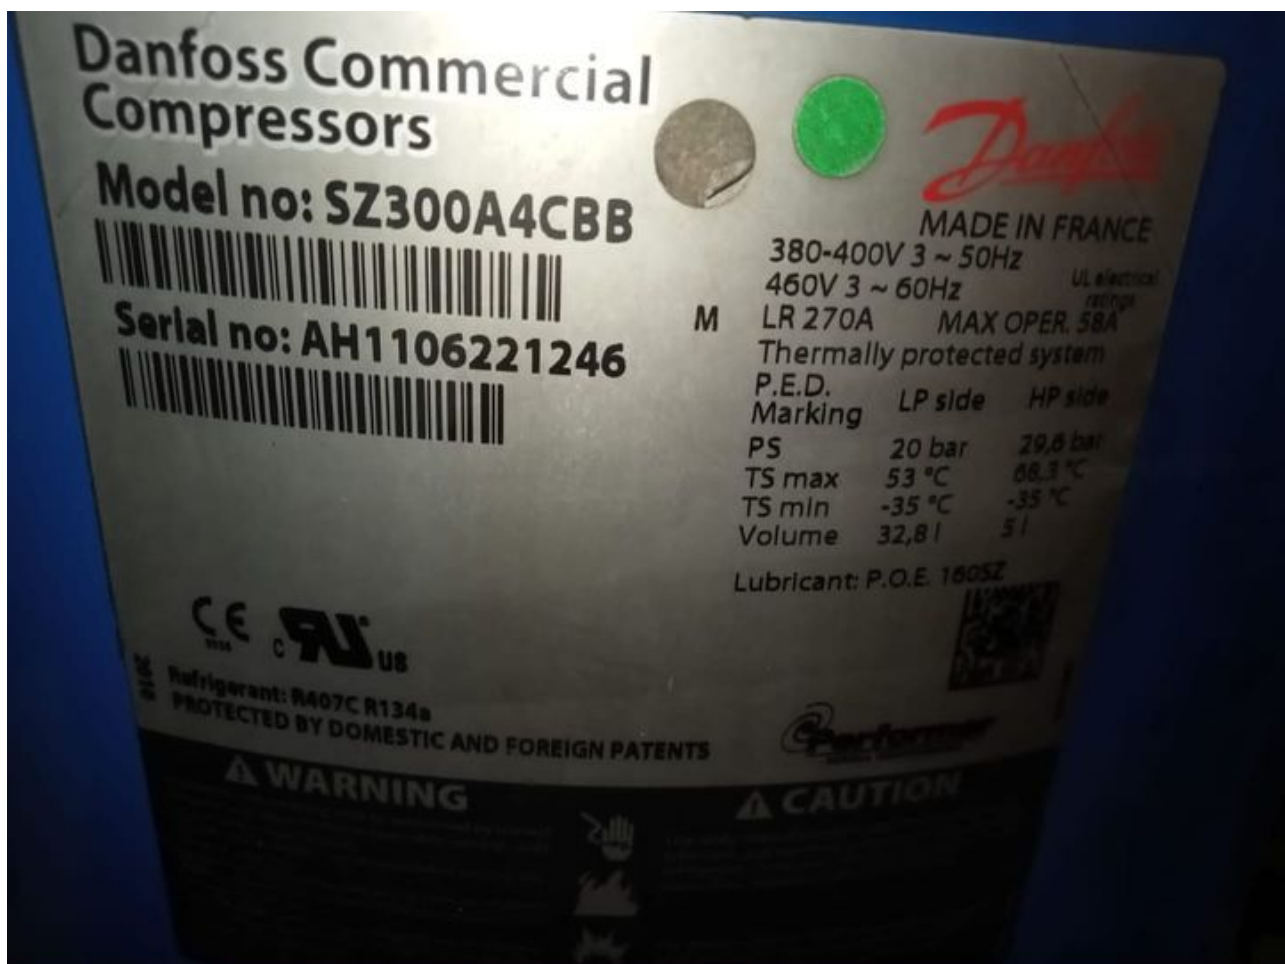

Mbsm.pro, Compressor, Danfoss, SZ300A4cbb, 25 hp, 72800 W, 248300 Btu/h, R407C, 400v/3/50hz 460v/3/60hz

written by Lilianne | 15 April 2022

Private Picture Copyright: WWW.MBSM.PRO

Mbsm.pro, Compressor, Danfoss, SZ300A4cbb, 25 hp, 72800 W,
248300 Btu/h, R407C, 400v/3/50hz 460v/3/60hz