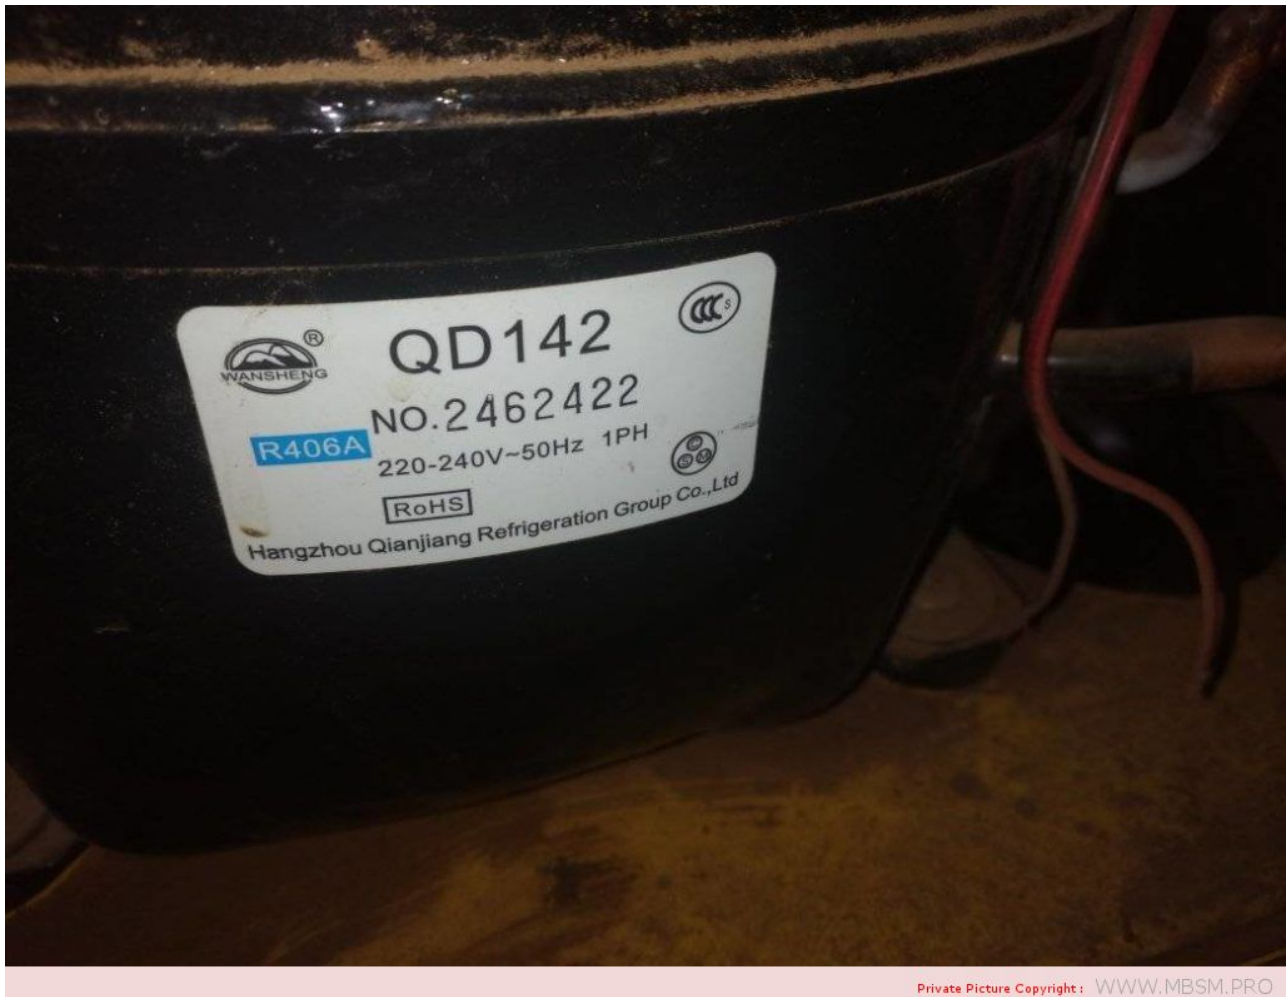

Mbsm.pro, COMPRESSOR, CUBIGEL, GLY12RA, 3/8 HP++, R134A, HMBP,
220/240V 50HZ

Mbsm.pro, Compressor, Westron, QD142H, LBP, 3/8 hp, 333 w, 220-240V/50Hz

written by Lilianne | 15 April 2022

Private Picture Copyright: WWW.MBSM.PRO

Mbsm.pro, Compressor, Westron, QD142H, LBP, 3/8 hp, 333 w,
220-240V/50Hz