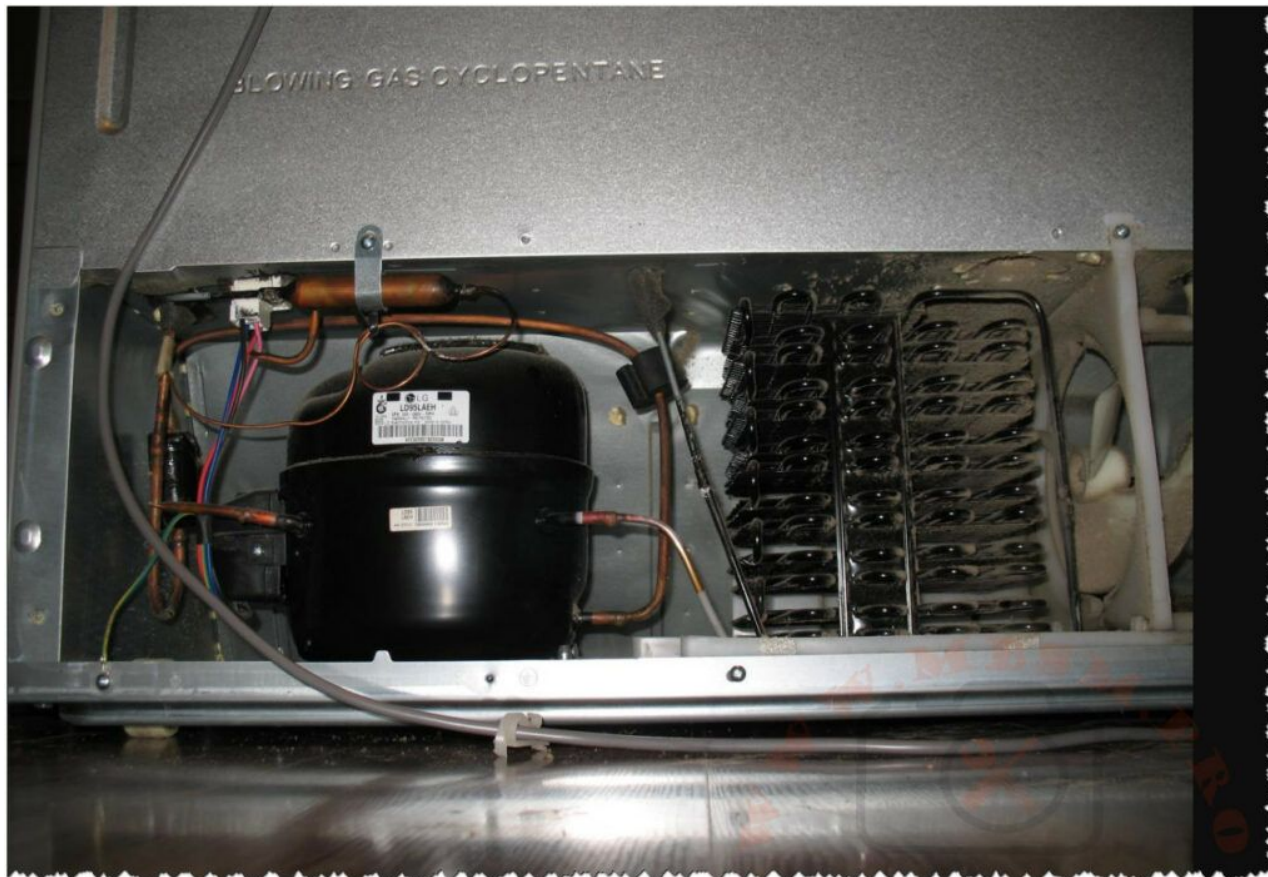

Compressor, LD95LAEH, 1/3 hp, 290 w, lbp , r134a

written by Lilianne | 8 February 2024

Private Picture Copyright : WWW.MBSM.PRO

Mbsm.pro, frigo, LG, GWP2276YLQA, Américain, Compressor, LD95LAEH, 1/3 hp, 290 w, lbp , r134a

---

Mbsm.pro, Compressor , Air Conditioning, r22, Tecumseh,