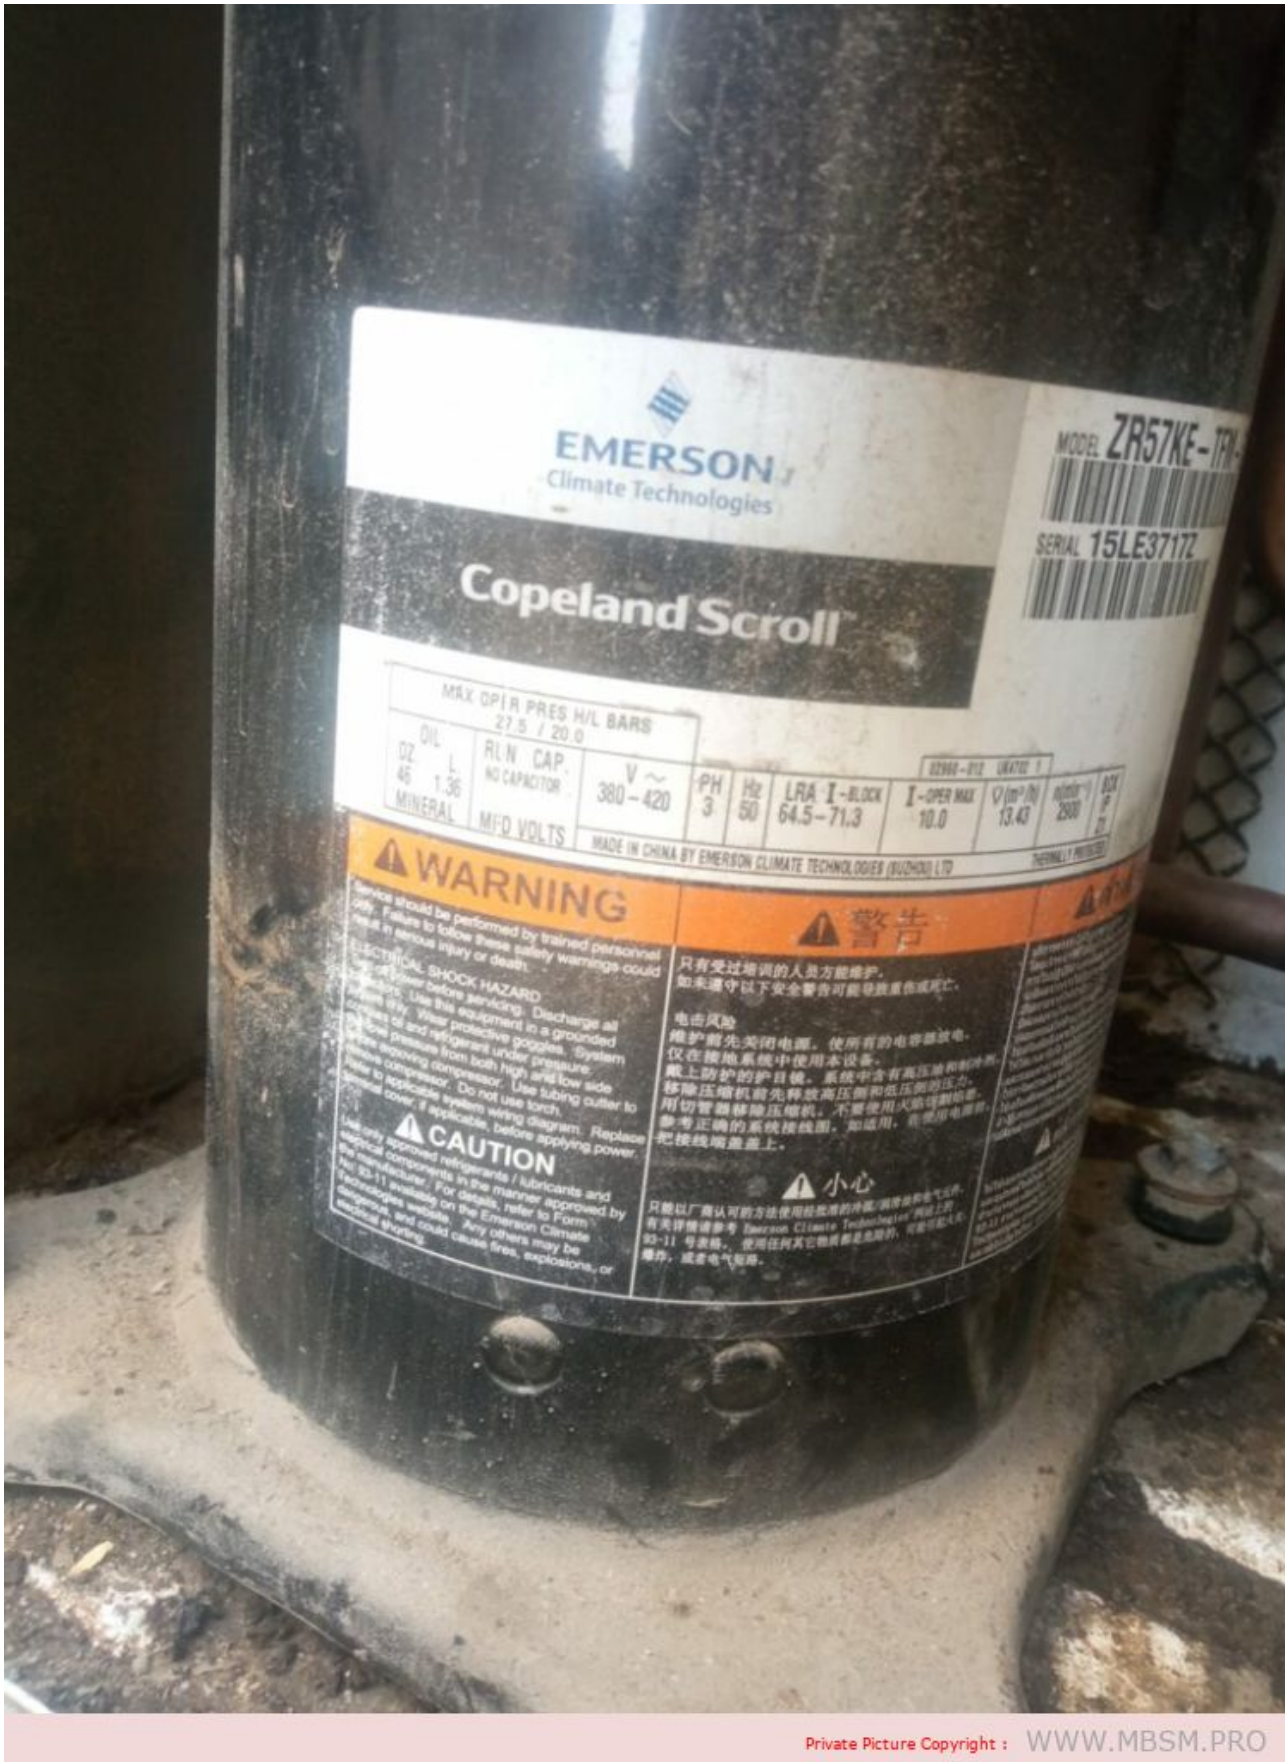

Private Picture Copyright : WWW.MBSM.PRO

Mbsm.pro, compressor, ZR57KE-TFD, 4.8 hp, 13.900 w, 47500 btu, r22, emerson, copeland, scroll, ZR Series, 380-420V/50Hz, 3 Ph