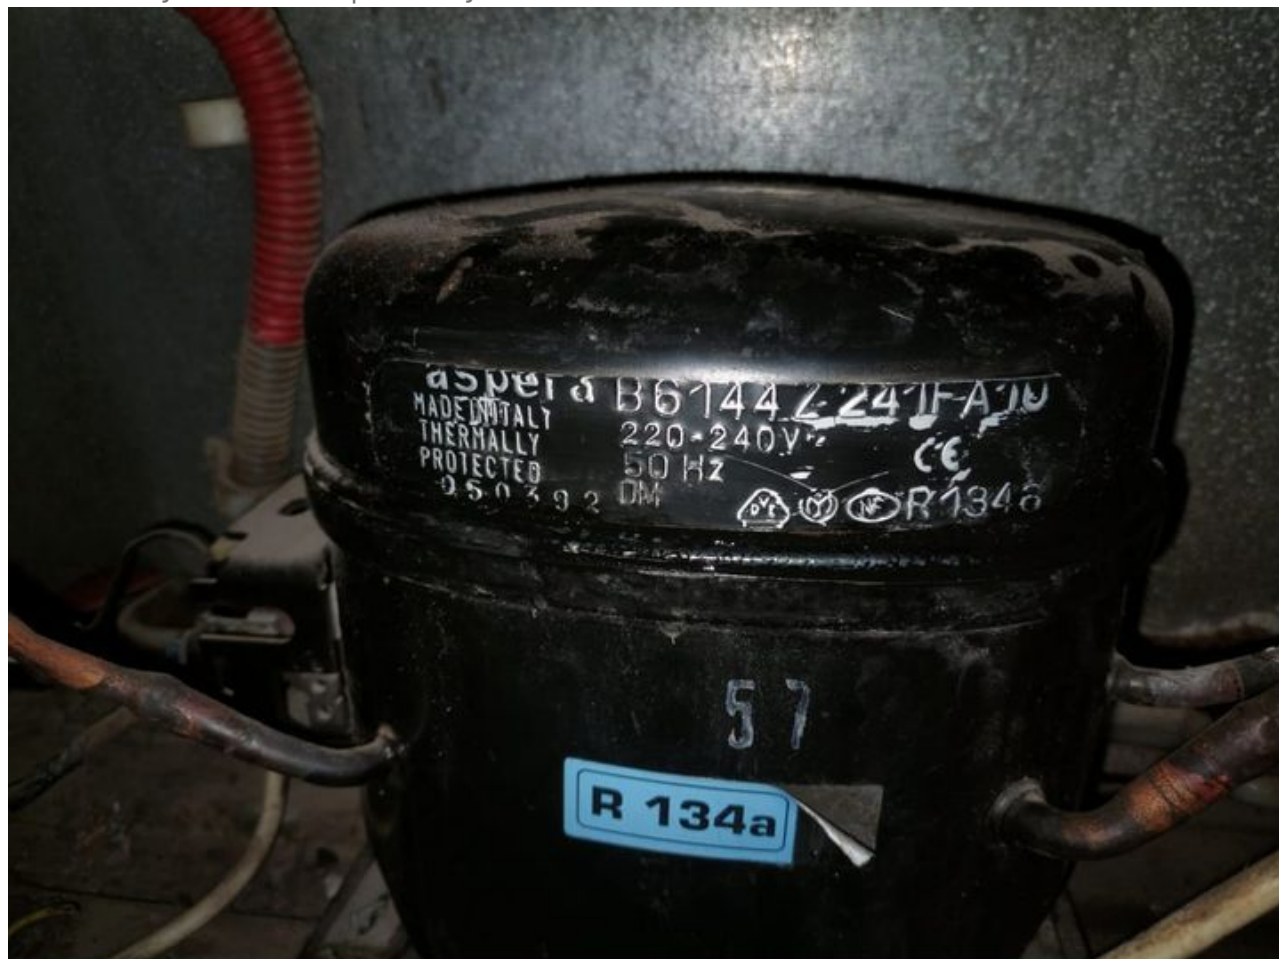

# Mbsm.pro, Compressor, NB series, NB6144Z, AE8LMY, B6144Z, 1/5 hp++, MED/HIGH, 1/4 hp-, Emkarate RL22HB POE lubricant

Category: Non classé

written by Lilianne | 24 May 2023

Private Picture Copyright : WWW.MBSM.PRO

Mbsm.pro, Compressor, NB series, NB6144Z, AE8LMY, B6144Z, 1/5 hp++, MED/HIGH, 1/4 hp-, Emkarate RL22HB POE lubricant,

T2140Z	-	1/2	389	547	746	986	1266	22.40
<b>R134a MED/HIGH MODELS</b> [Emkarate RL22HB POE lubricant]								
[-15°C to 10°C evap temp range]								
NB5132Z	AE5HY, B5132Z	1/6	250	314	387			4.85
NB5144Z	AE6LMY, B5144Z	1/6	326	403	492			5.9
NB6144Z	AE8LMY, B6144Z	1/5	326	403	492			<b>6</b>
NE6160Z	AE4430Y, B6160Z	1/5	374	492	623			8.0
NE6170Z	AE4440Y, B6170Z	1/4	443	570	718			8.85
NE6187Z	AE4448Y, E6187Z	1/3	637	804	997			12.0
NE6210Z	AE14LMY	1/3	723	913	1134			13.6
T6213Z	AE16LMY	3/8	835	1068	1335			17.4
NB series	T6215Z	AKA4476Y, AJ22LMY	1/2	1003	1288	1616		20.4
	NJ6220Z	AJA4492Y, AJ26LMY	3/4	1471	1881	2330		26.2
	NJ6226Z	AJA4512Y, AJ34LMY	1	1764	2226	2732		34.4
<b>R404A LOW MODELS</b> [Emkarate RL22HB POE lubricant]								
[-30°C to -10°C evap temp range]								
NE2125GK	AE8MG, E2125GK	1/3	204	303	416	544	687	8.9
NE2134GK	AE12LMY, E2134GK	1/2	283	424	585	765	965	12.0
T215GK	AE16LMY	5/8	369	524	717	948	1216	14.6