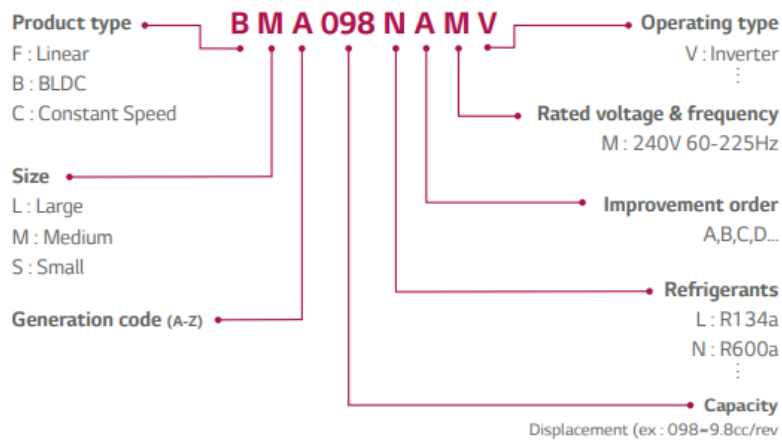

Mbsm.pro, PDF, compressor inverter Lg , bsa090njmv

Category: Files

written by Lilianne | 11 January 2021

Private Picture Copyright : WWW.MBSM.PRO

Nomenclature

Wide operating range

- New oil pumping system
- 1,200-4,500rpm