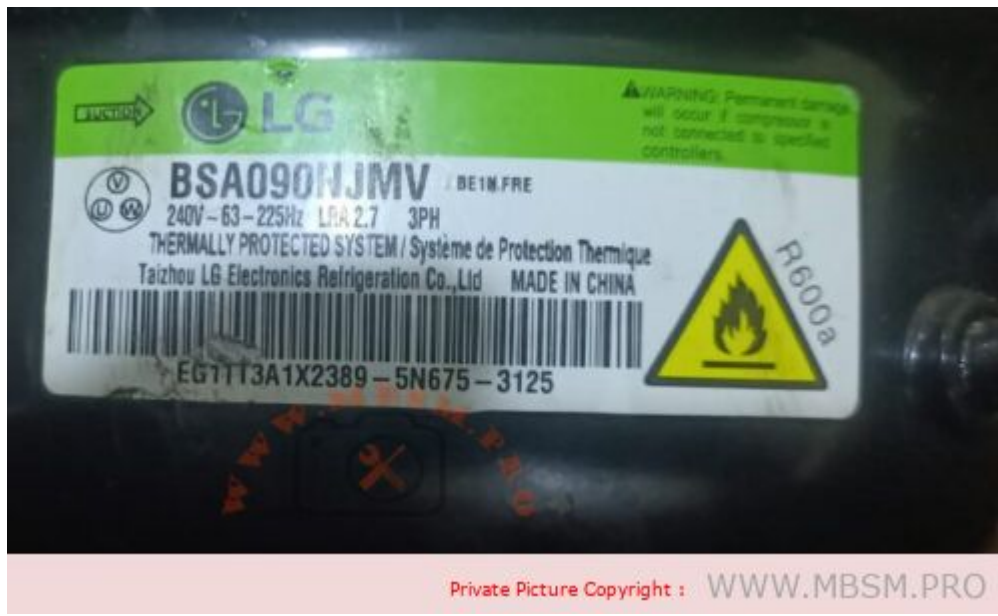

Mbsm.pro, PDF, compressor inverter Lg , bsa090njmv

Category: Files

written by Lilianne | 11 January 2021

Private Picture Copyright : WWW.MBSM.PRO

Nomenclature

Wide operating range

- New oil pumping system
- 1,200-4,500rpm