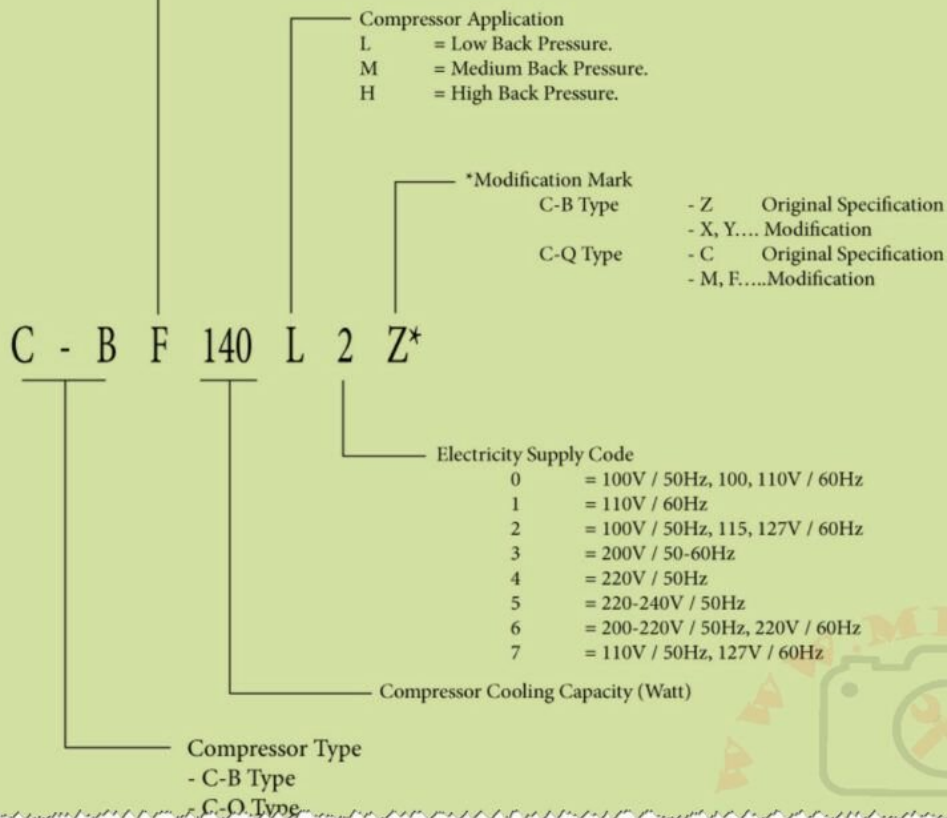

Private Picture Copyright : WWW.MBSM.PRO

Private Picture Copyright : WWW.MBSM.PRO