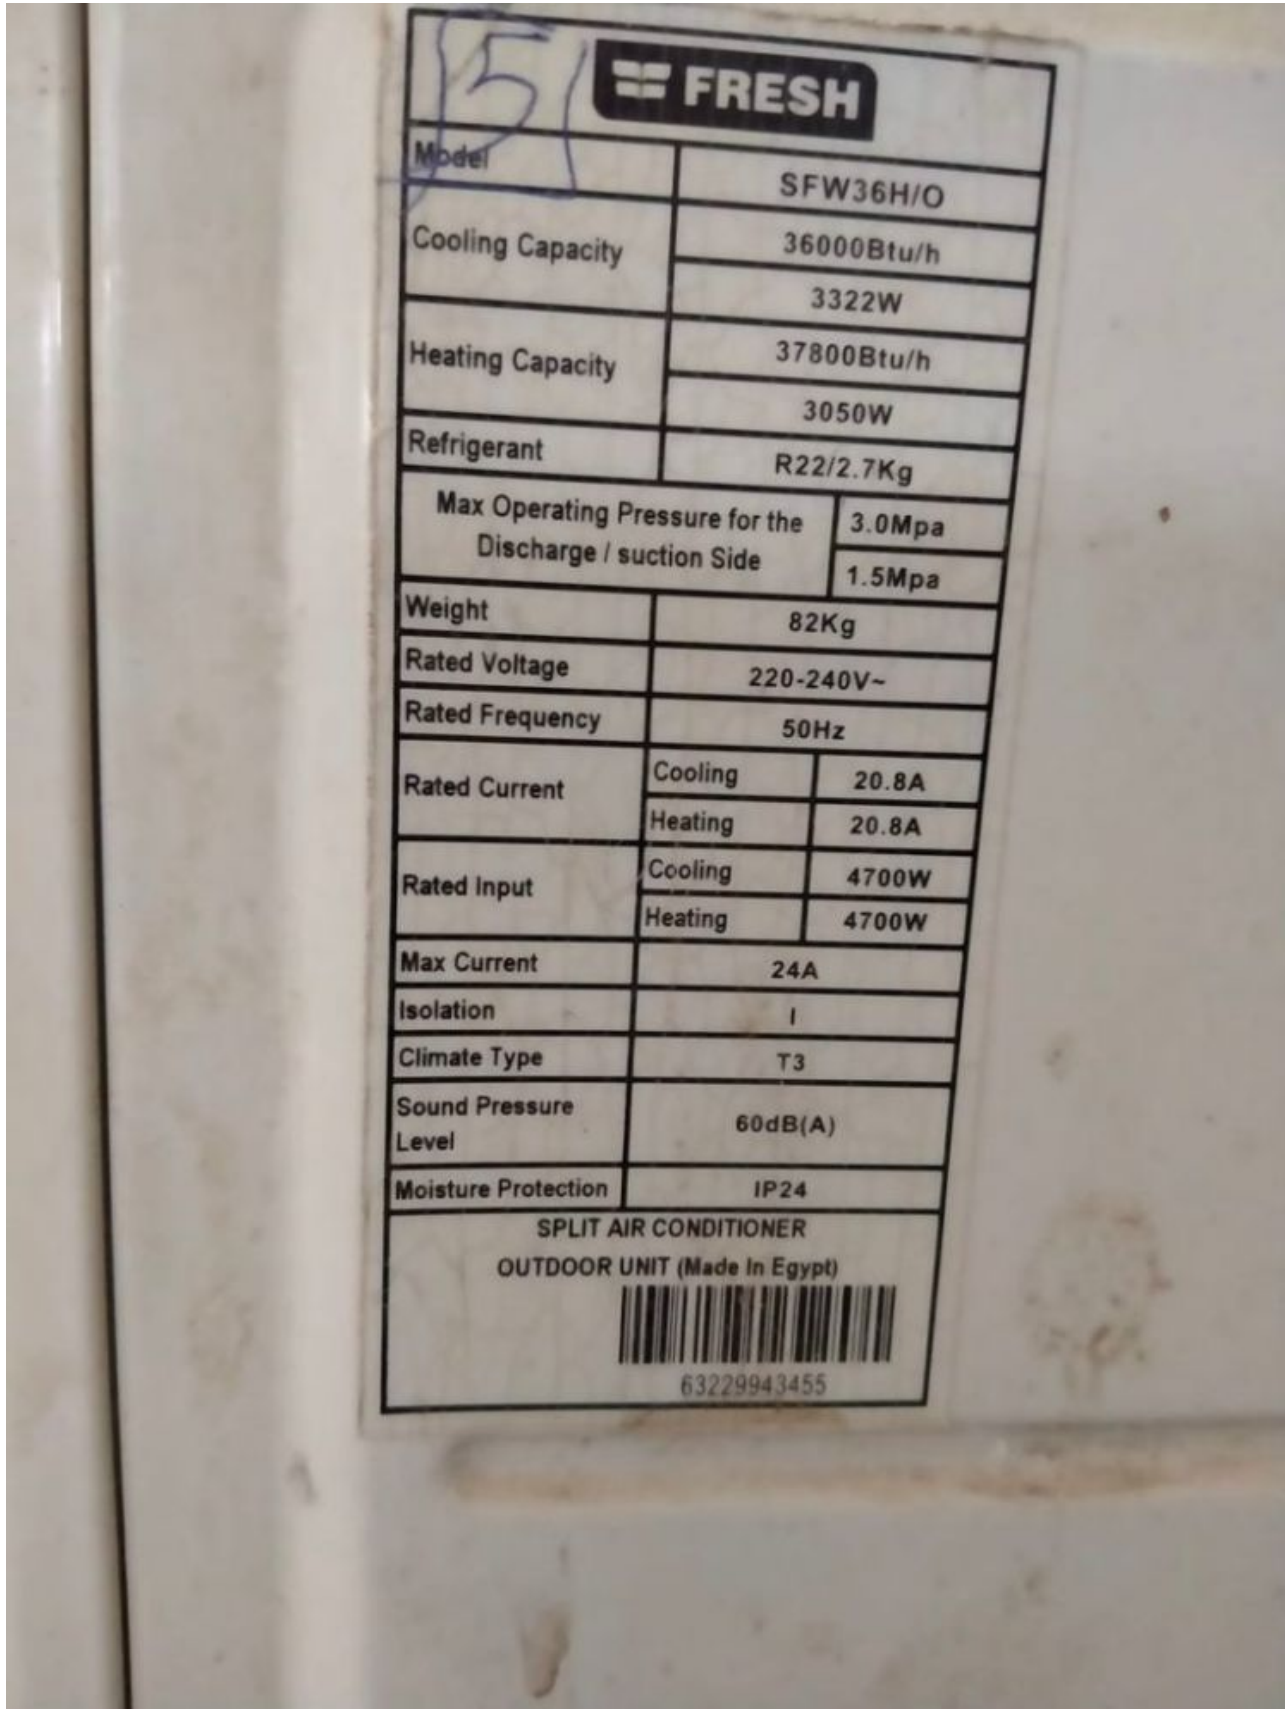

3322 w

Category: air conditioner, Archivation
written by Lilianne | 18 April 2022

FRESH	
Model	SFW36H/O
Cooling Capacity	36000Btu/h
	3322W
Heating Capacity	37800Btu/h
	3050W
Refrigerant	R22/2.7Kg
Max Operating Pressure for the Discharge / suction Side	3.0Mpa
	1.5Mpa
Weight	82Kg
Rated Voltage	220-240V~
Rated Frequency	50Hz
Rated Current	Cooling 20.8A
	Heating 20.8A
Rated Input	Cooling 4700W
	Heating 4700W
Max Current	24A
Isolation	I
Climate Type	T3
Sound Pressure Level	60dB(A)
Moisture Protection	IP24
SPLIT AIR CONDITIONER OUTDOOR UNIT (Made In Egypt)	
63229943455	

Private Picture Copyright: WWW.MBSM.PRO

Mbsm.pro, AIR CONDITIONER, Fresh Smart, SFW36H, IP-SEW36H/O, Cooling & Heating