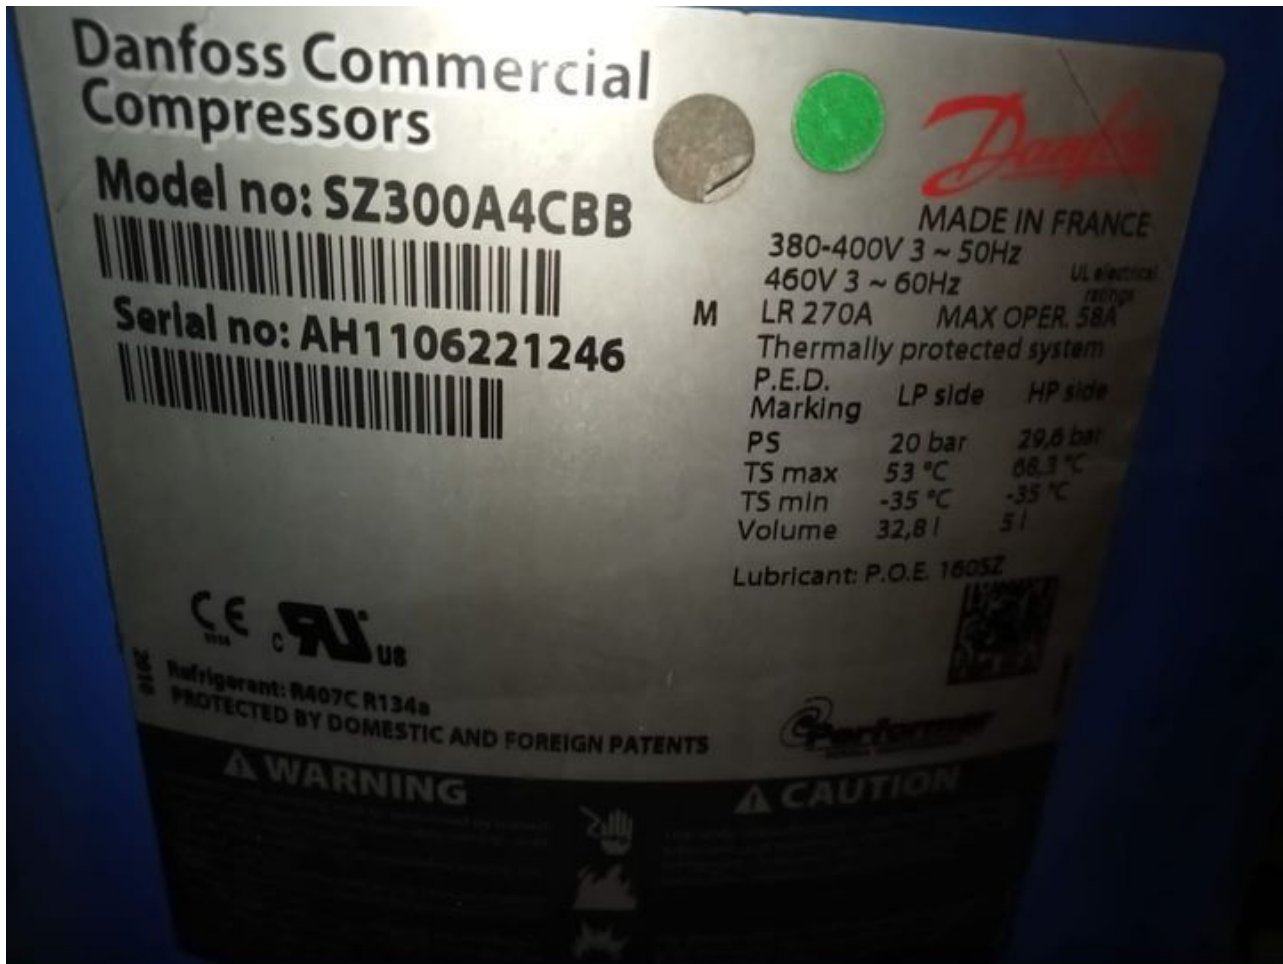

Private Picture Copyright : WWW.MBSM.PRO

Mbsm.pro, Compressor, Danfoss, SZ300A4cbb, 25 hp, 72800 W, 248300 Btu/h, R407C, 400v/3/50hz 460v/3/60hz

Mbsm.pro, asw-12a4/fm, Air conditioner, 12000 btu/h, r22, 590g, 8.5 a, Cooling only , T1

Category: air conditioner, Archivation
written by Lilianne | 18 April 2022