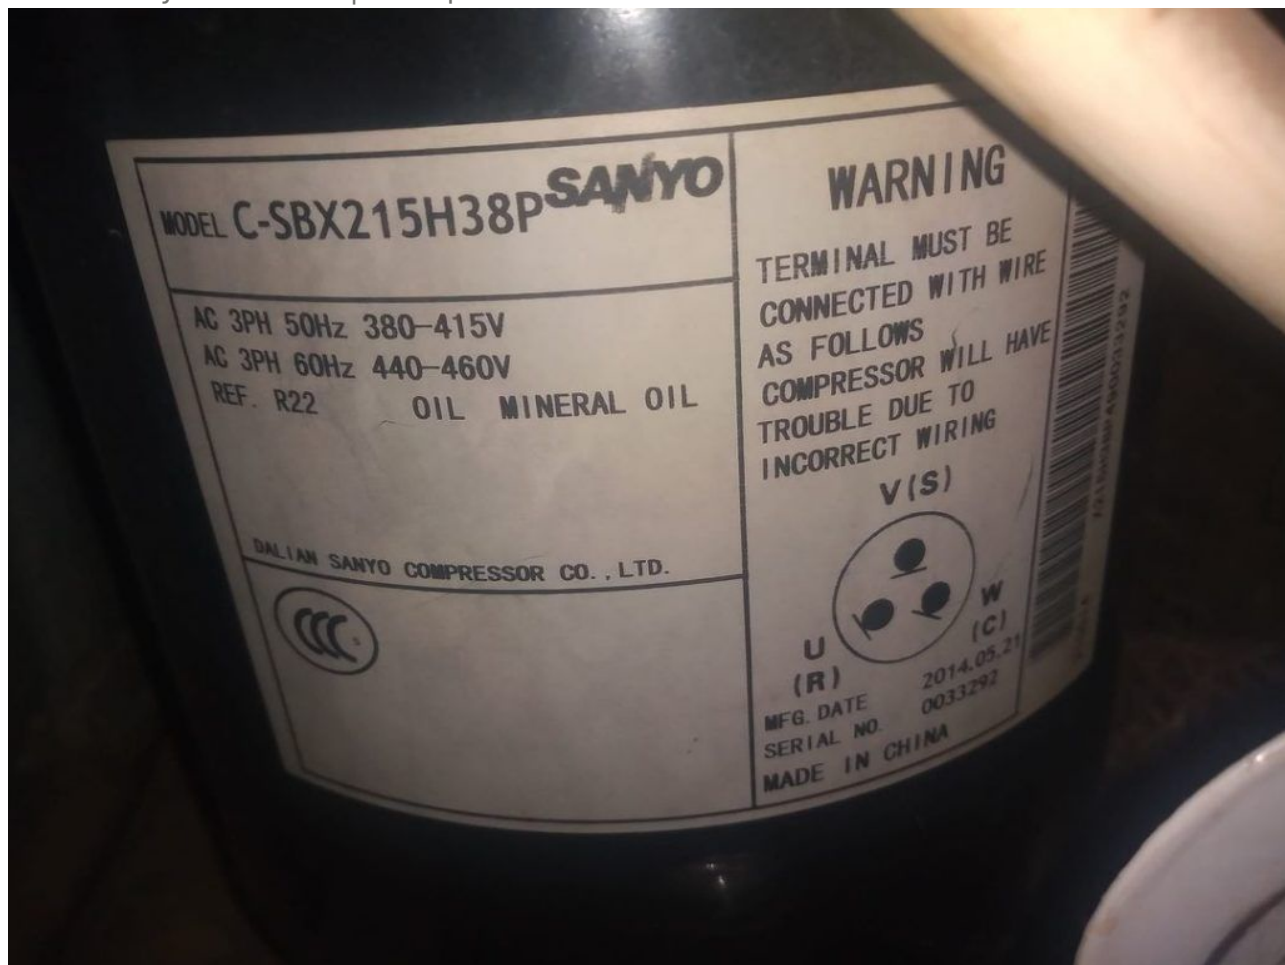

Mbsm.pro, Compressor, C-Sb, C-Sc, Series, Scroll, C-SBX215H38P, Sanyo C-SB Scroll Compressor, 6 hp, 3 phases, 60000 btu/h, 17.7 kw

Category: air conditioner,Archivation,compressor
written by Lilianne | 18 April 2022

Private Picture Copyright: WWW.MBSM.PRO

Mbsm.pro, Compressor, C-Sb, C-Sc, Series, Scroll, C-SBX215H38P, Sanyo C-SB Scroll Compressor, 6 hp, 3 phases, 60000 btu/h, 17.7 kw

---

Mbsm.pro, AIR CONDITIONER, Fresh Smart, SFW36H, IP-SEW36H/0, Cooling & Heating Split Air Conditioner, 5 hp, 36000 Btu/h, 3 Ton , r22, 2700 g,