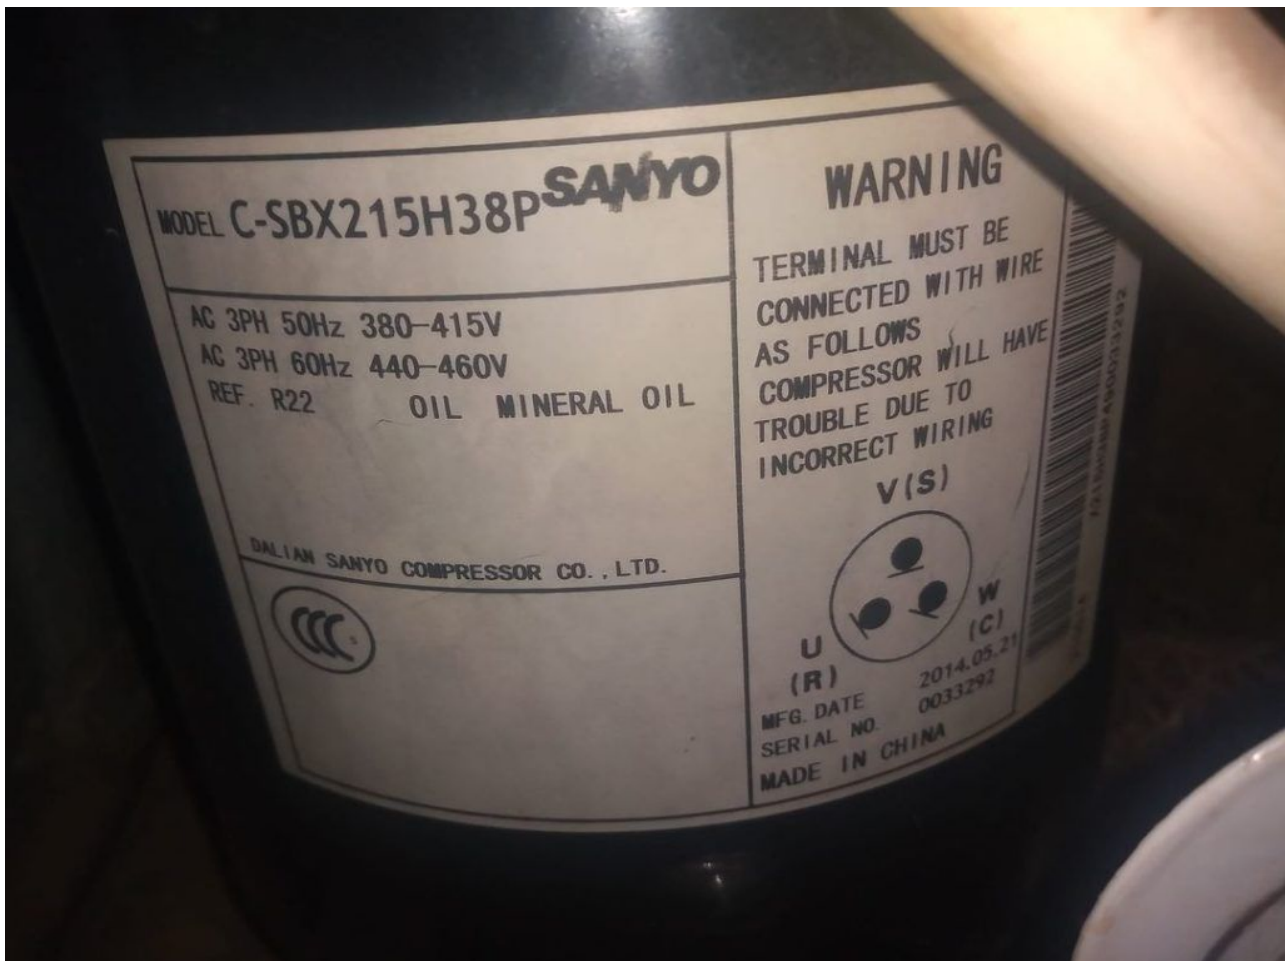

Mbsm.pro, Compressor, C-Sb, C-Sc, Series, Scroll, C-SBX215H38P, Sanyo C-SB Scroll Compressor, 6 hp, 3 phases, 60000 btu/h, 17.7 kw

written by Lilianne | 18 April 2022

Private Picture Copyright: WWW.MBSM.PRO

Mbsm.pro, Compressor, C-Sb, C-Sc, Series, Scroll, C-SBX215H38P, Sanyo C-SB Scroll Compressor, 6 hp, 3 phases, 60000 btu/h, 17.7 kw