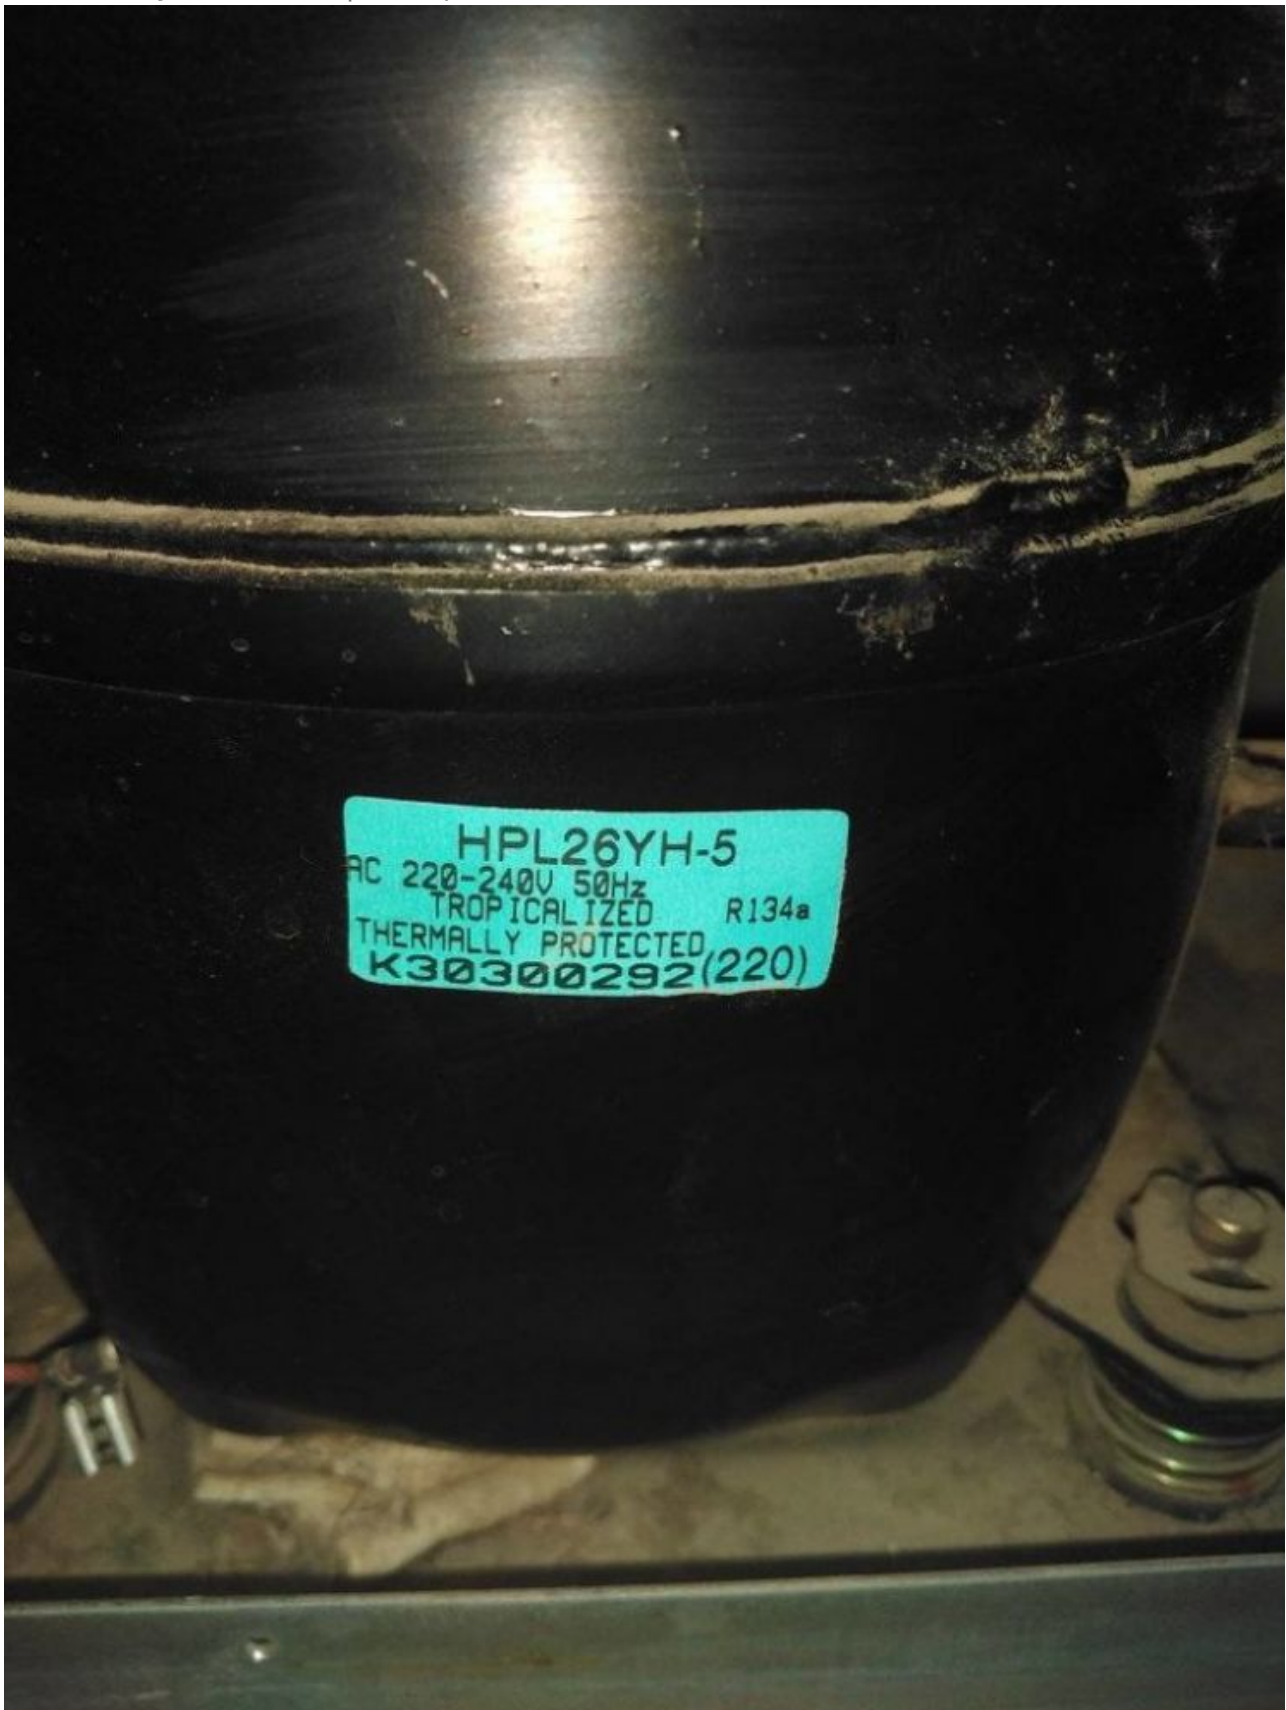

written by Lilianne | 17 April 2022

Private Picture Copyright: WWW.MBSM.PRO

Mbsm.pro, Compressor, hpl26yh-5, Serie YH, 223 W, 762 Btu/h, 192 kcal/c, R134A, LBP, 220-240 v 50HZ