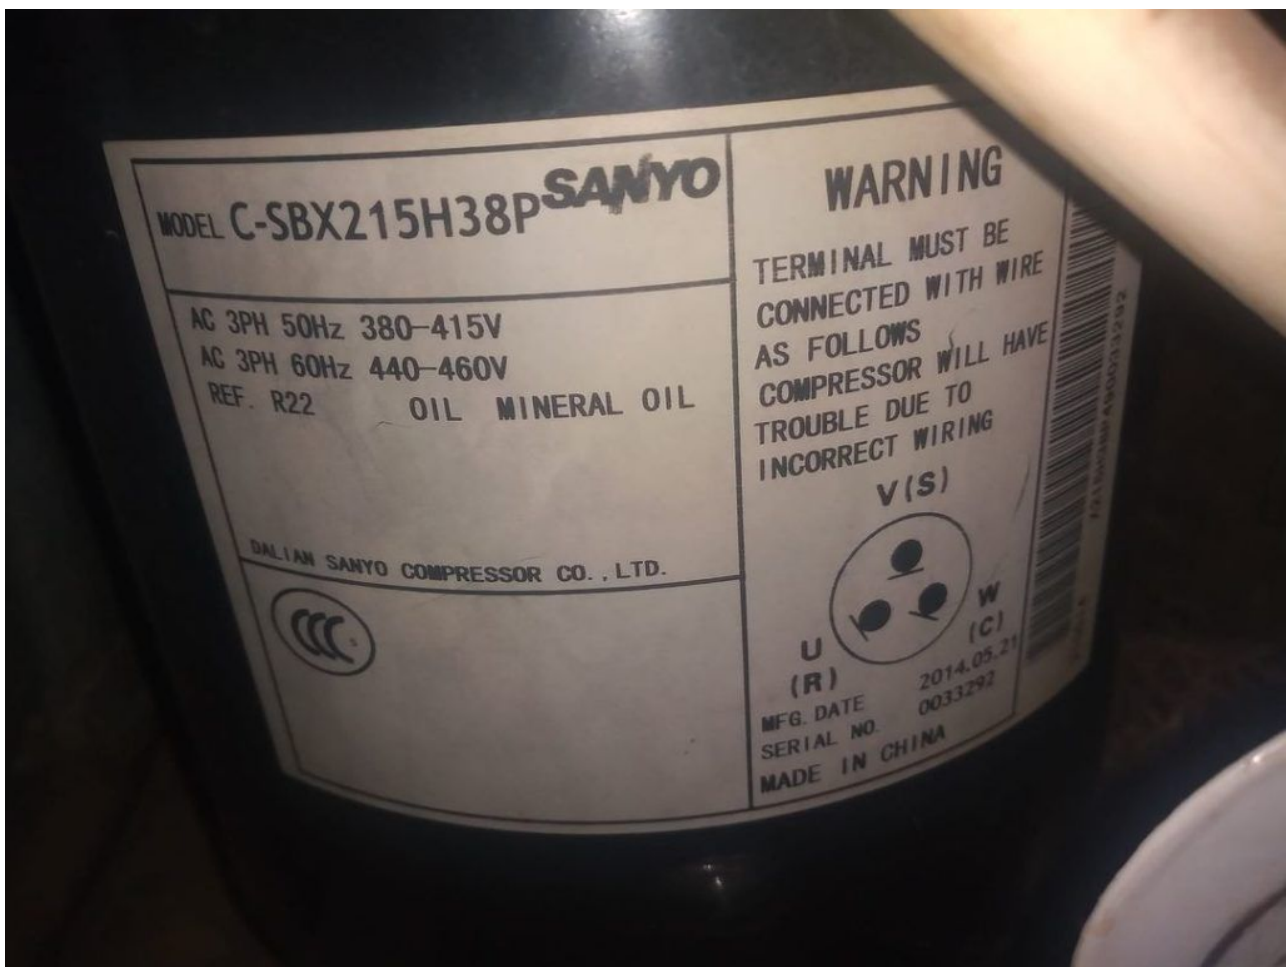

Mbsm.pro, Compressor, C-Sb, C-Sc, Series, Scroll, C-SBX215H38P, Sanyo C-SB Scroll Compressor, 6 hp, 3 phases, 60000 btu/h, 17.7 kw

written by Lilianne | 17 April 2022

Private Picture Copyright: WWW.MBSM.PRO

Mbsm.pro, Compressor, C-Sb, C-Sc, Series, Scroll, C-