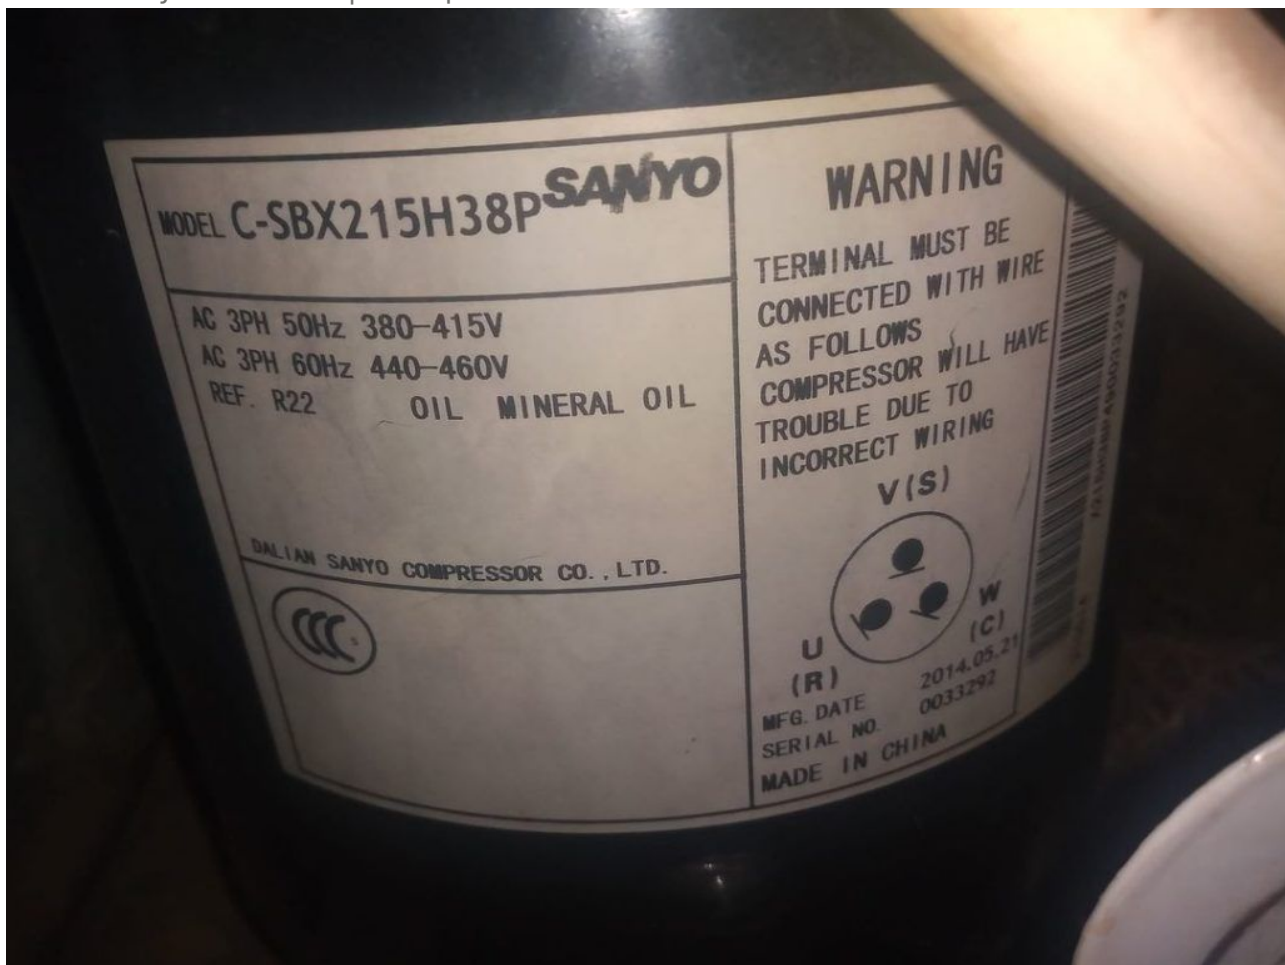

---

Mbsm.pro, Compressor, C-Sb, C-Sc, Series, Scroll, C-SBX215H38P, Sanyo C-SB Scroll Compressor, 6 hp, 3 phases, 60000 btu/h, 17.7 kw

Category: air conditioner, Archivation, compressor  
written by Lilianne | 17 April 2022