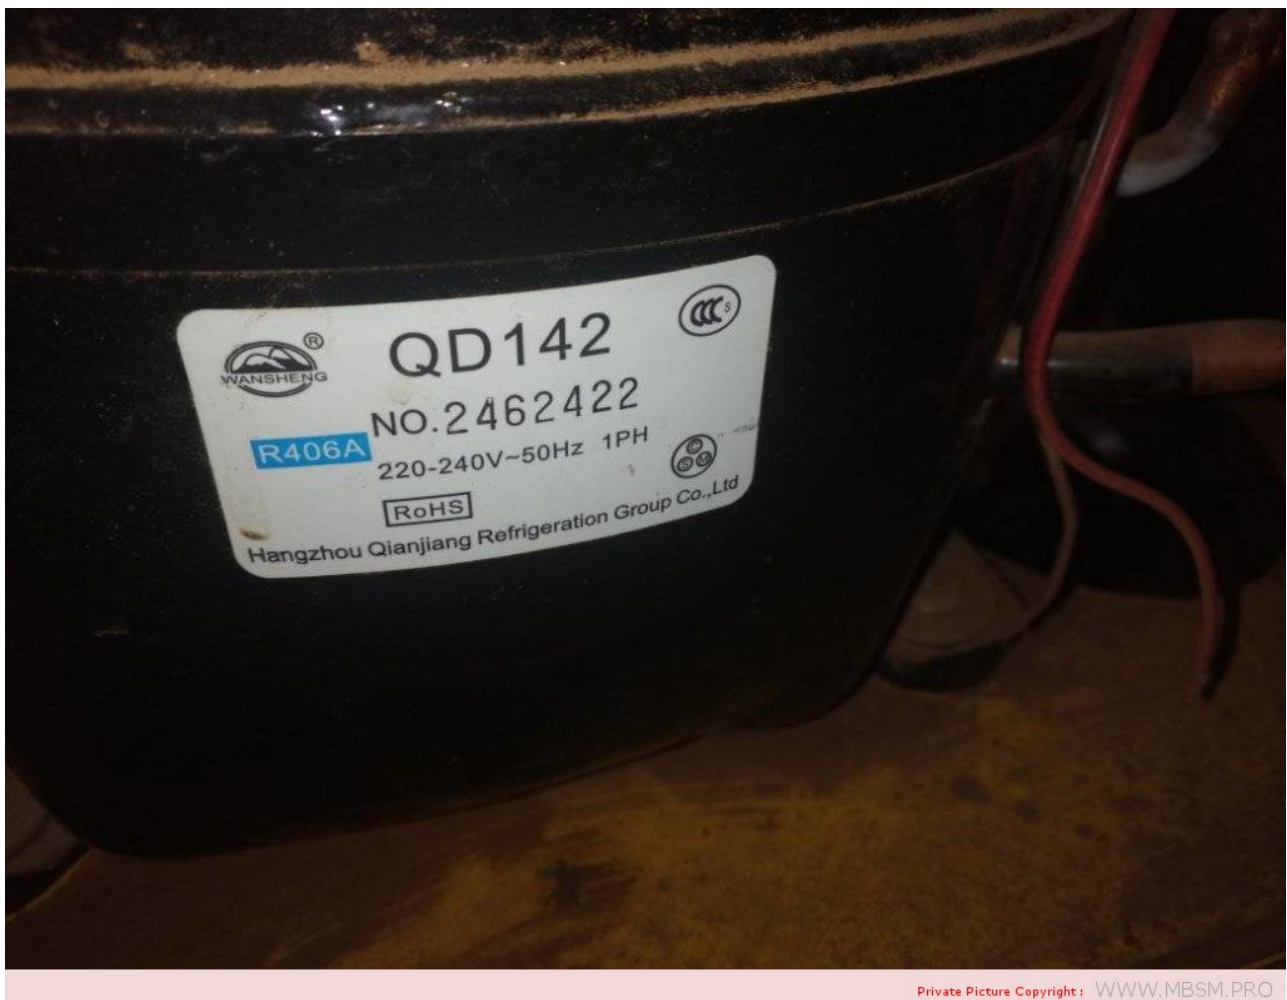

CE EAC

MADE IN SPAIN

08282

Mbsm.pro, COMPRESSOR, CUBIGEL, GLY12RA, 3/8 HP++, R134A, HMBP,
220/240V 50HZ

Mbsm.pro, Compressor, Westron, QD142H, LBP, 3/8 hp, 333 w, 220-240V/50Hz

written by Lilianne | 14 April 2022