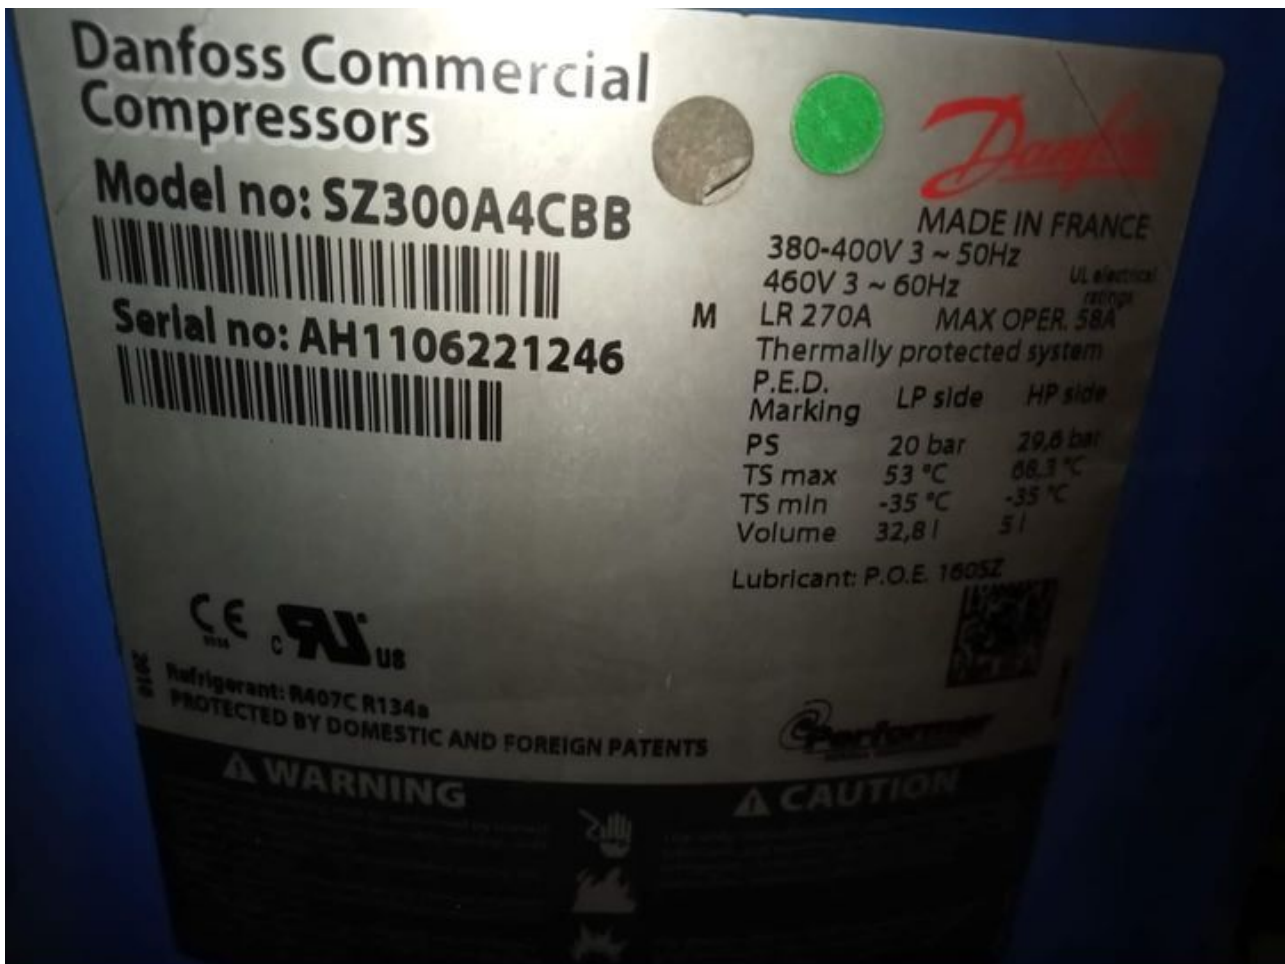

Danfoss, SZ300A4cbb, 25 hp, 72800 W, 248300 Btu/h, R407C, 400v/3/50hz 460v/3/60hz

written by Lilianne | 14 April 2022

Private Picture Copyright : WWW.MBSM.PRO

Mbsm.pro, Compressor, Danfoss, SZ300A4cbb, 25 hp, 72800 W, 248300 Btu/h, R407C, 400v/3/50hz 460v/3/60hz

---