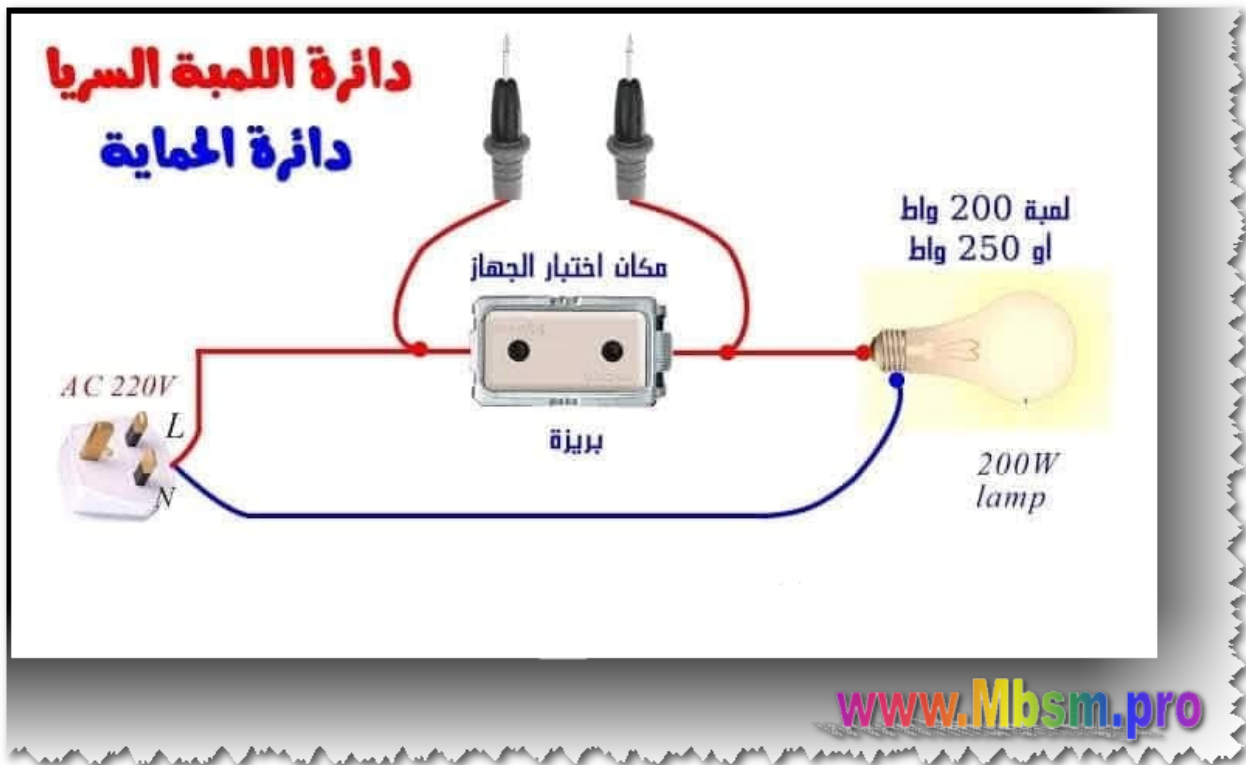

Mbsm.pro, testing, Compressor, With Seria Lampe , Test to Change

written by Lilianne | 24 November 2024

Mbsm.pro, testing, Compressor, With Seria Lampe , Test to Change

Info, Compressor, qb66c13gax5, 1/5 hp, Ampérage 1.1 a