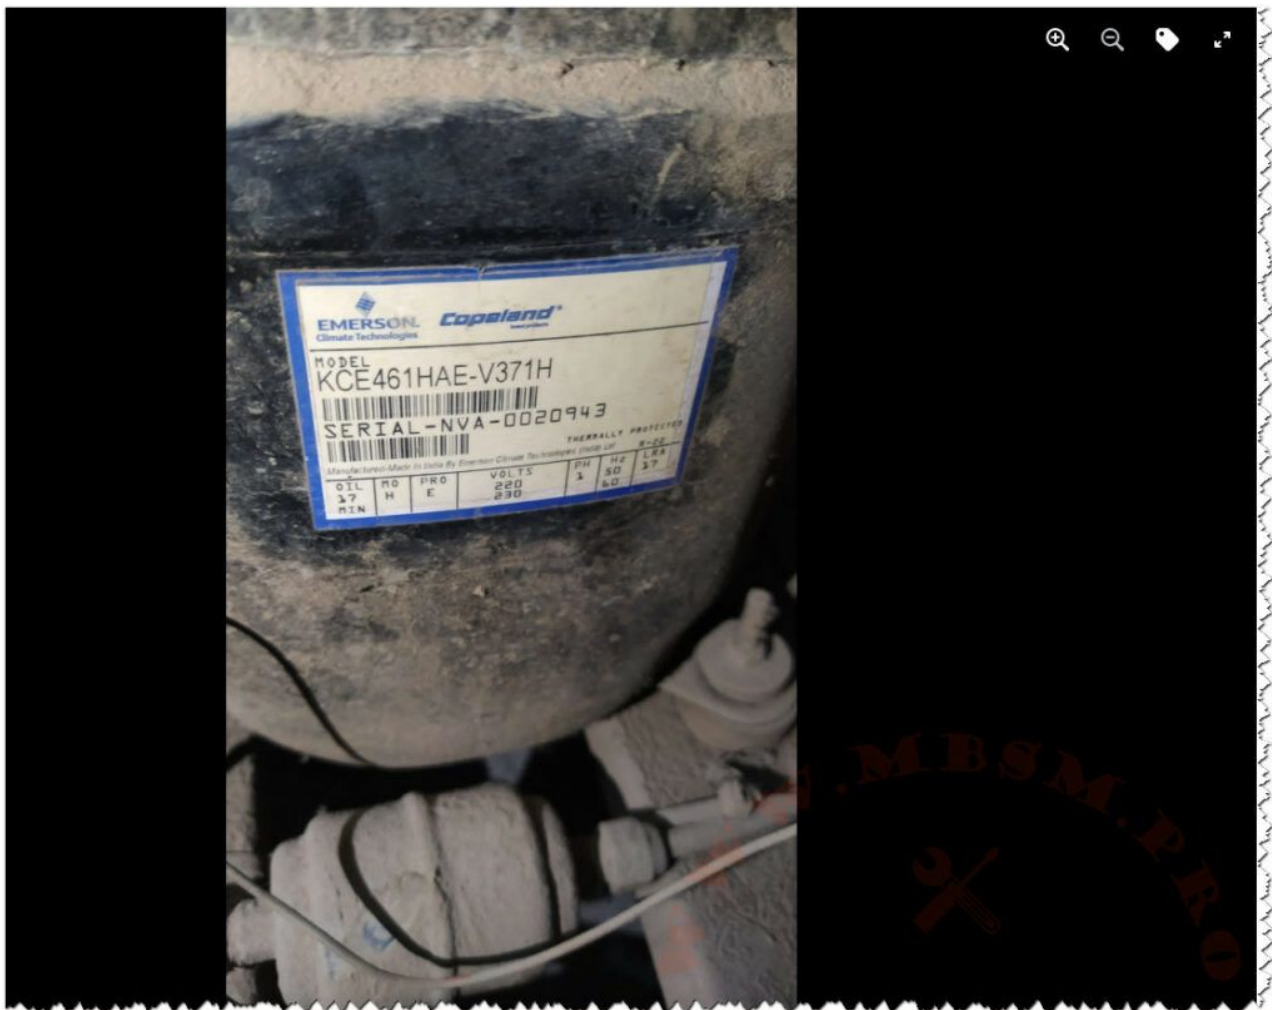

Mbsm.pro, Emerson, Compressor, KCE461HAE-V470H, KCE461HAE, 1/2 hp, r22/r410a, hbp, 5100 btu

written by Lilianne | 27 January 2024

Private Picture Copyright : WWW.MBSM.PRO

Mbsm.pro, Emerson, Compressor, KCE461HAE-V470H, KCE461HAE, 1/2
hp, r22/r410a, hbp