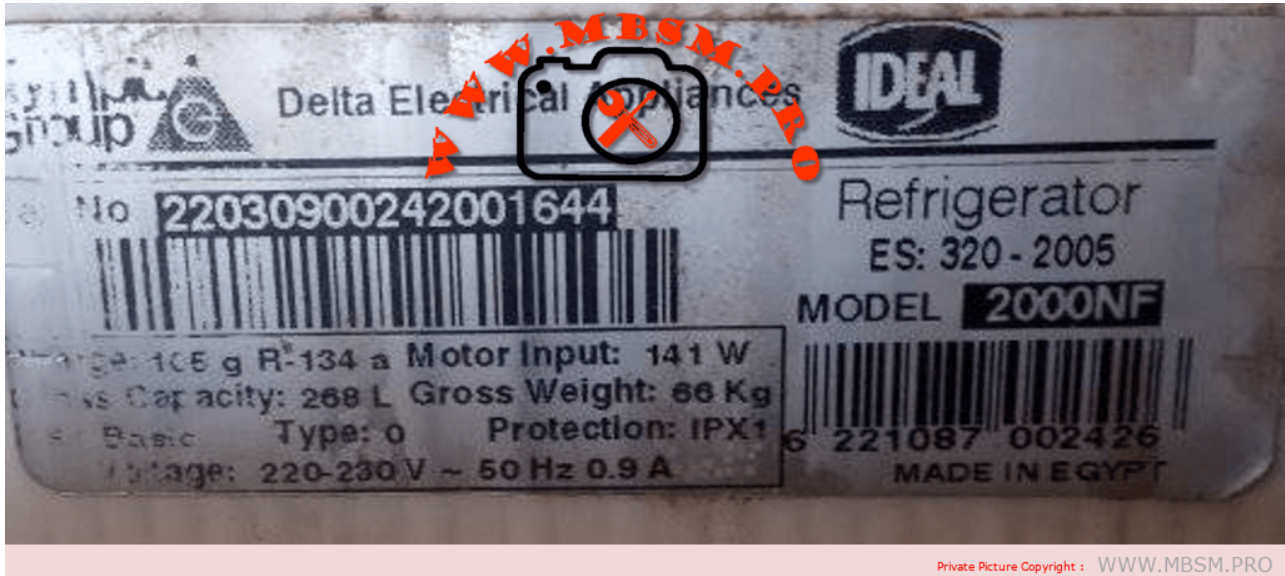

# Egypt, Compressor, 1/5 hp, GL60tb, egm75af, r134a, 105 g

written by Lilianne | 22 September 2023

Mbsm.pro, Ideal, Refrigerator, 268 L, 141 w, Es:320-2005, 2000nf, made in Egypt, Compressor, 1/5 hp, GL60tb, egm75af, r134a, 105 g