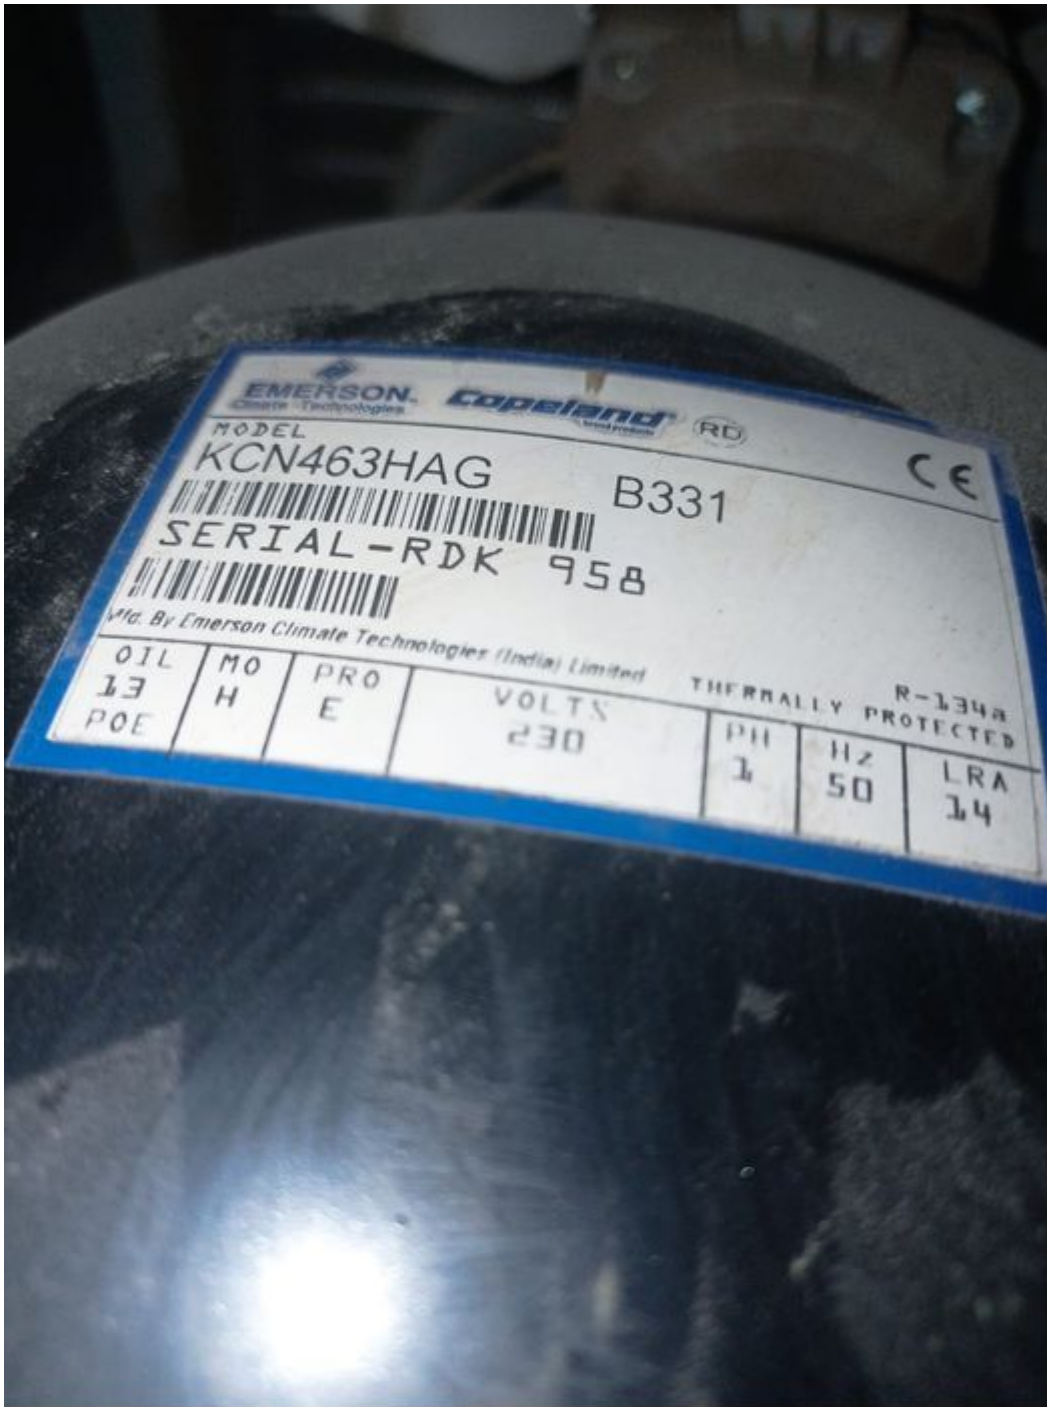

Private Picture Copyright : WWW.MBSM.PRO

Mbsm.pro, Compressor, kcn463hag, COPELAND, R134A, 0.5HP, 1538W