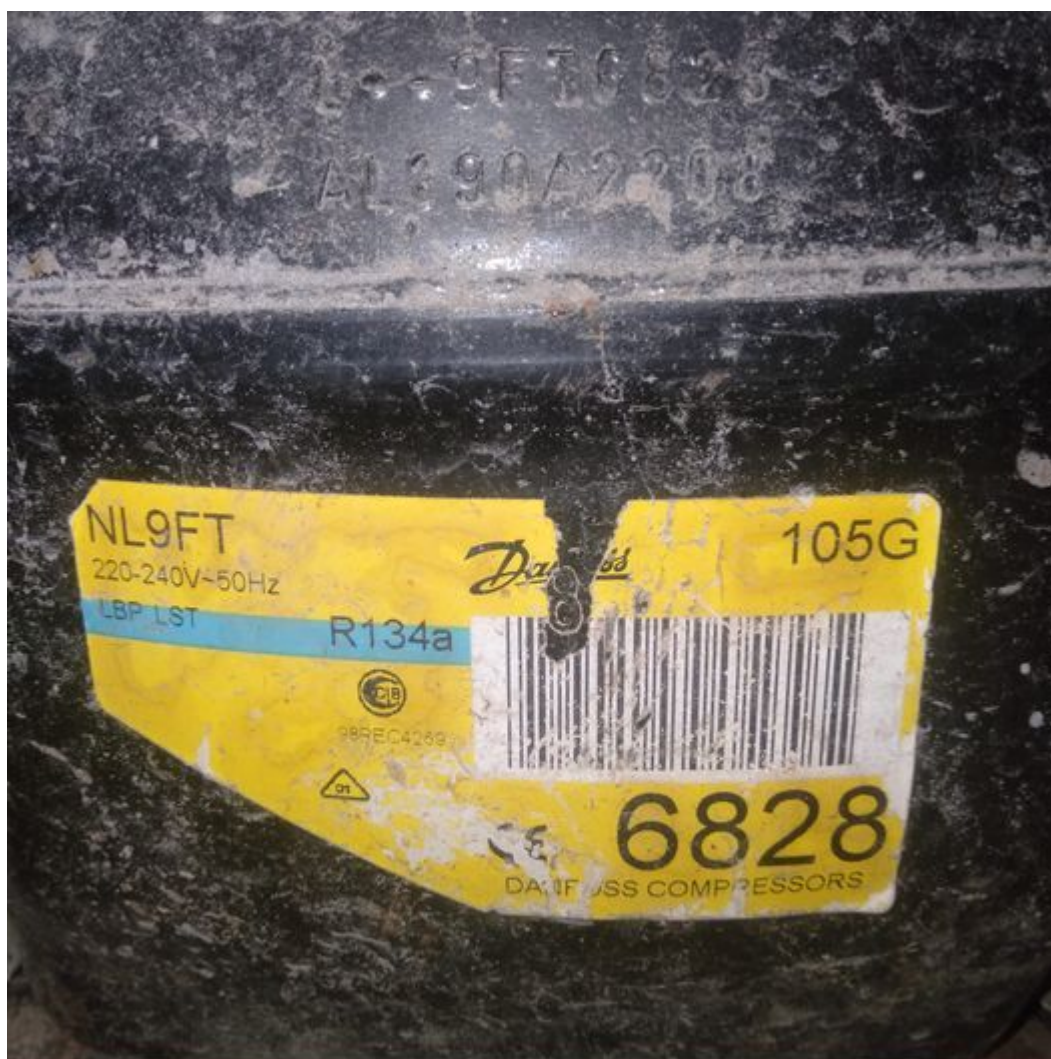

**Mbsm.pro, Compressor, DANFOSS
, NL10FT, 105G6829, 105G
6839, 105g6839, SECOP, NL10FT
105g6839, (10.10 CM³),
HERMETIC RECIPROCATING, 3/8
Hp, lbp, r134, 190g, 500
litres**

written by Lilianne | 6 August 2022

Mbsm.pro, Compressor, DANFOSS , NL10FT, 105G6829, 105G 6839, 105g6839, SECOP, NL10FT 105g6839, (10.10 CM³), HERMETIC RECIPROCATING, 3/8 Hp, lbp, r134, 190g, 500 litres , k500

Mbsm.pro, Kiriazi, E280/2,

Refrigerator, 2 Doors, 10 Feet, ZMC, EGL60AF, compressor, r134a, 140g, 1/6 hp, LBP

written by Lilianne | 6 August 2022

Private Picture Copyright : WWW.MBSM.PRO

Mbsm.pro, Kiriazi, E280/2, Refrigerator, 2 Doors, 10 Feet, ZMC, EGL60AF, compressor, r134a, 140g, 1/6 hp, LBP

Mbsm.pro, Compressor, NL9FT, 105G6828, 105G 6828, 105G-6828, Danfoss ,Fridge Compressor, 1/3 hp, R134

written by Lilianne | 6 August 2022

Private Picture Copyright : WWW.MBSM.PRO

Mbsm.pro, Compressor, NL9FT, 105G6828, 105G 6828, 105G-6828, Danfoss ,Fridge Compressor, 1/3 hp, R134