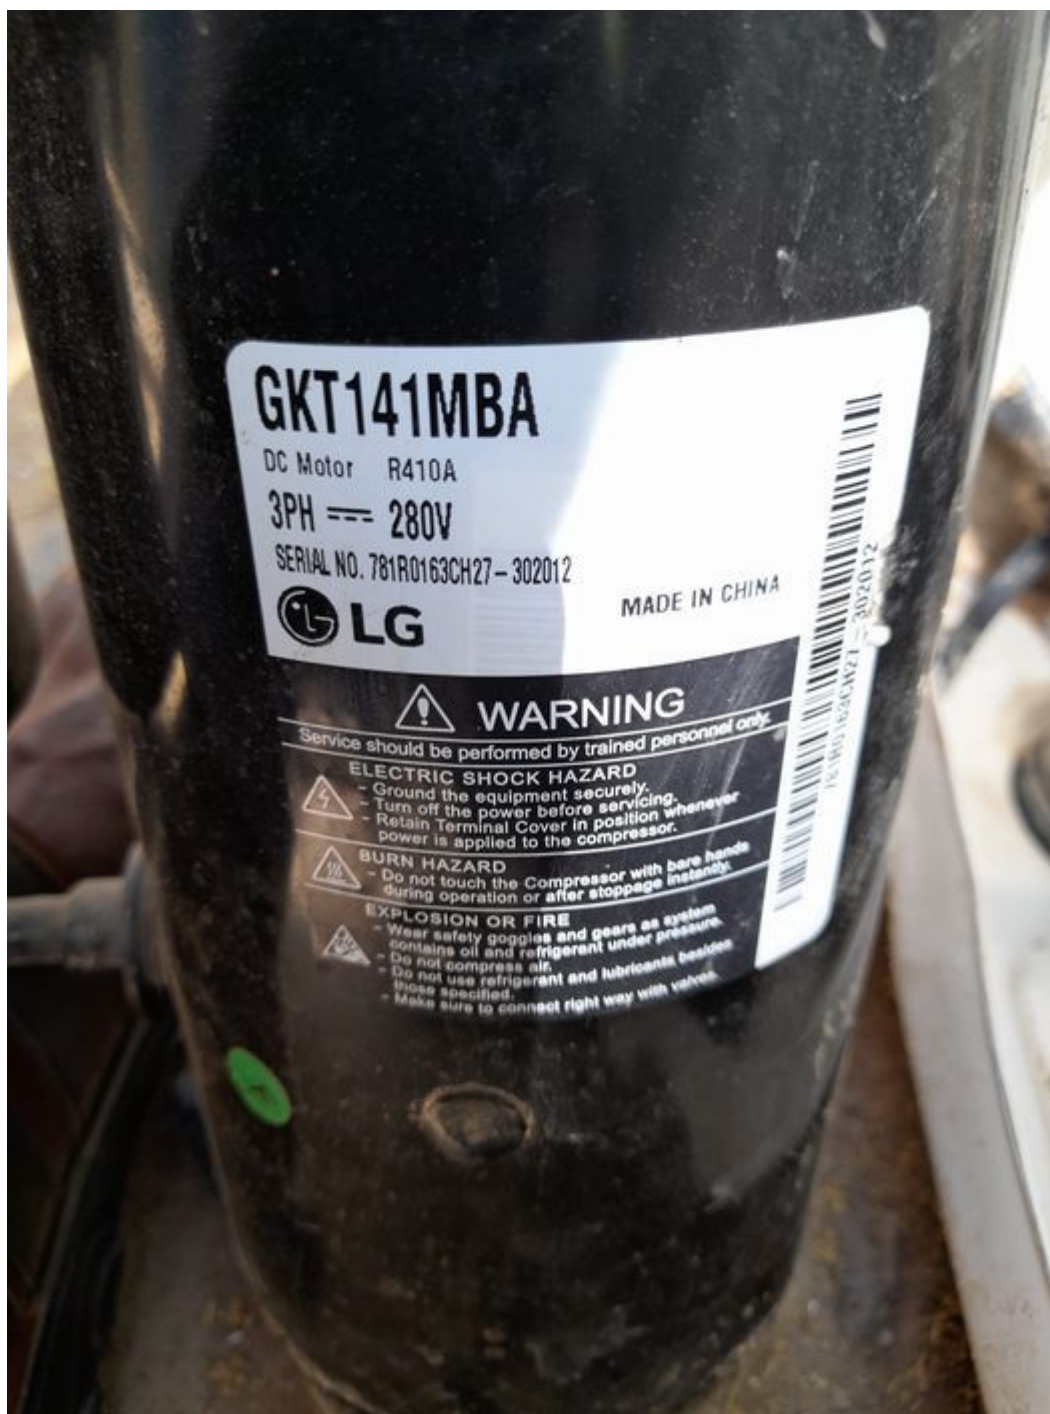

Compressor , LG, inverter, BDC, DC compressor, 3 PH, 2.5 HP, 18000 Btu/h, R410A

written by Lilianne | 29 April 2022

Private Picture Copyright: WWW.MBSM.PRO

Mbsm.pro, GKT141MBA, Compressor , LG, inverter, BDC, DC
compressor, 3 PH, 2.5 HP, 18000 Btu/h, R410A