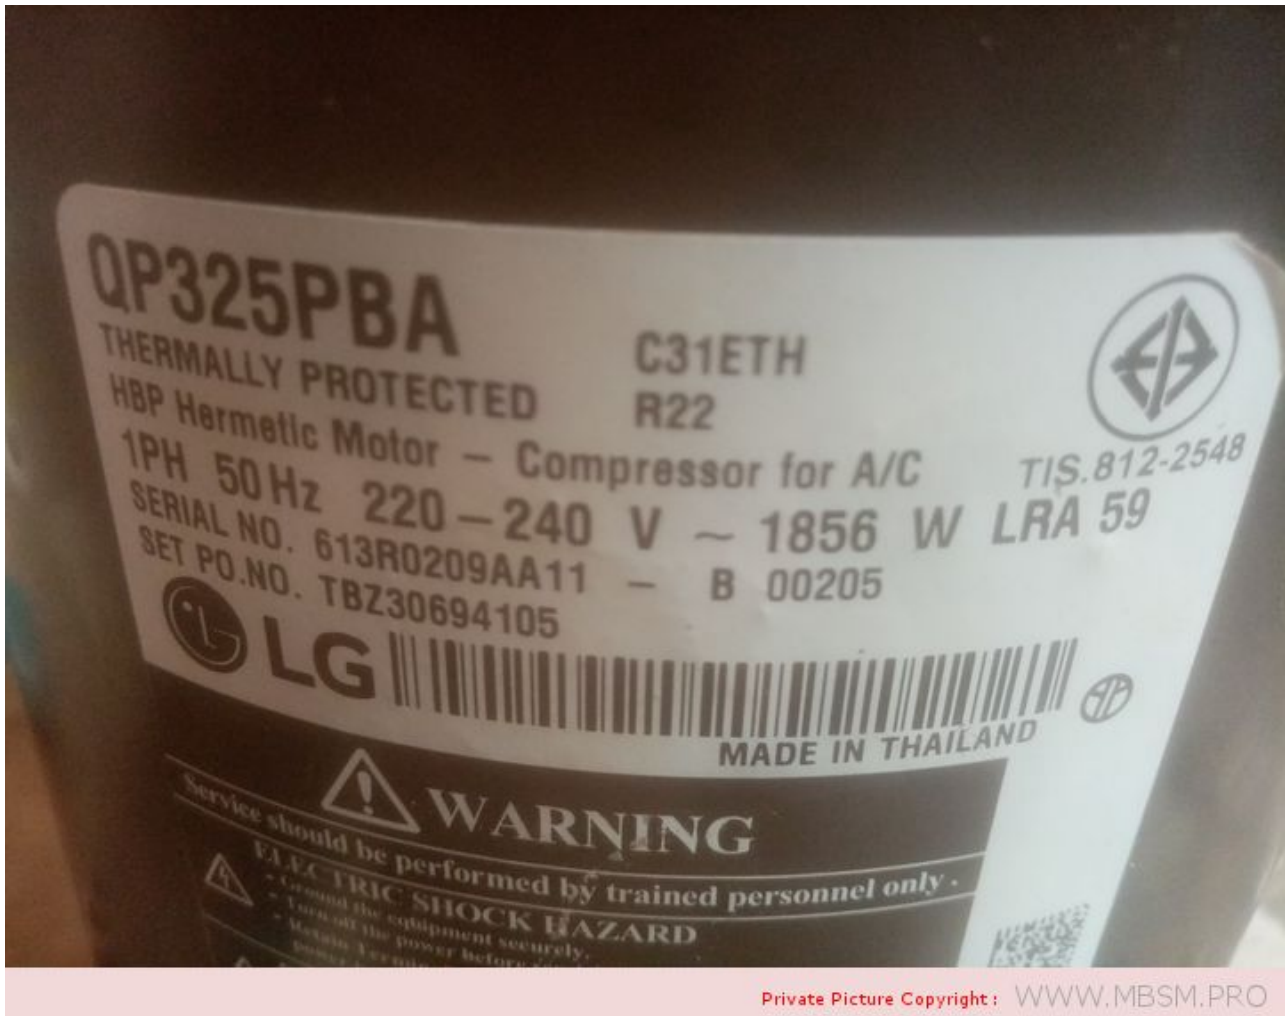

**20000 btu/h,
1PH, 220-240V, 50Hz , QJ
series LG compressor**

written by Lilianne | 27 May 2022

Mbsm.pro, compressor, qp325pba, 2 hp, 1856 w, r22, 20000
btu/h, 1PH, 220-240V, 50Hz , QJ series LG compressor