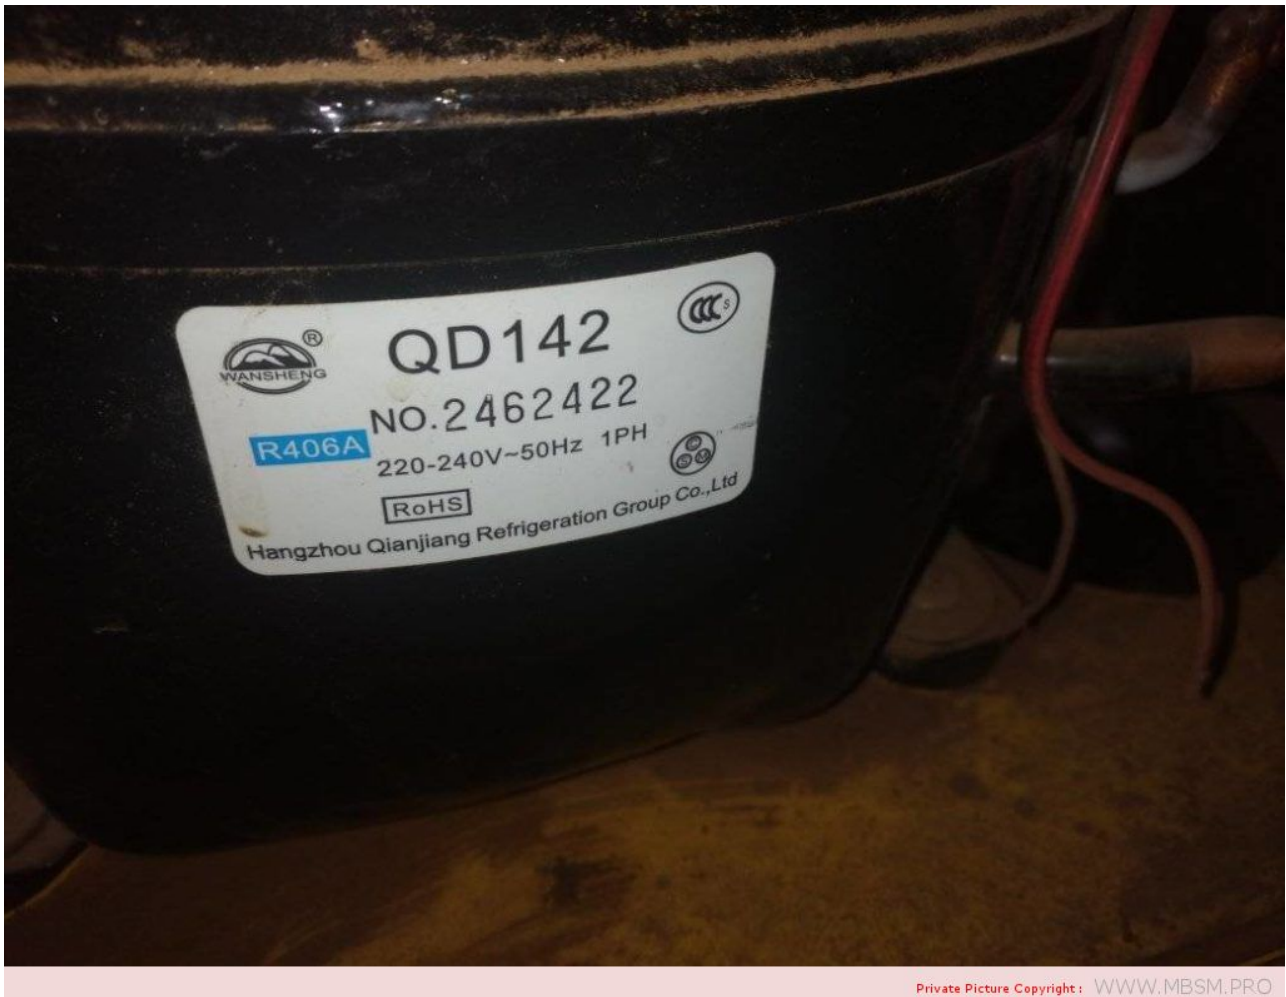

CE EAC

MADE IN SPAIN

08282

Mbsm.pro, COMPRESSOR, CUBIGEL, GLY12RA, 3/8 HP++, R134A, HMBP,
220/240V 50HZ

Mbsm.pro, Compressor, Westron, QD142H, LBP, 3/8 hp, 333 w, 220-240V/50Hz

written by Lilianne | 15 April 2022