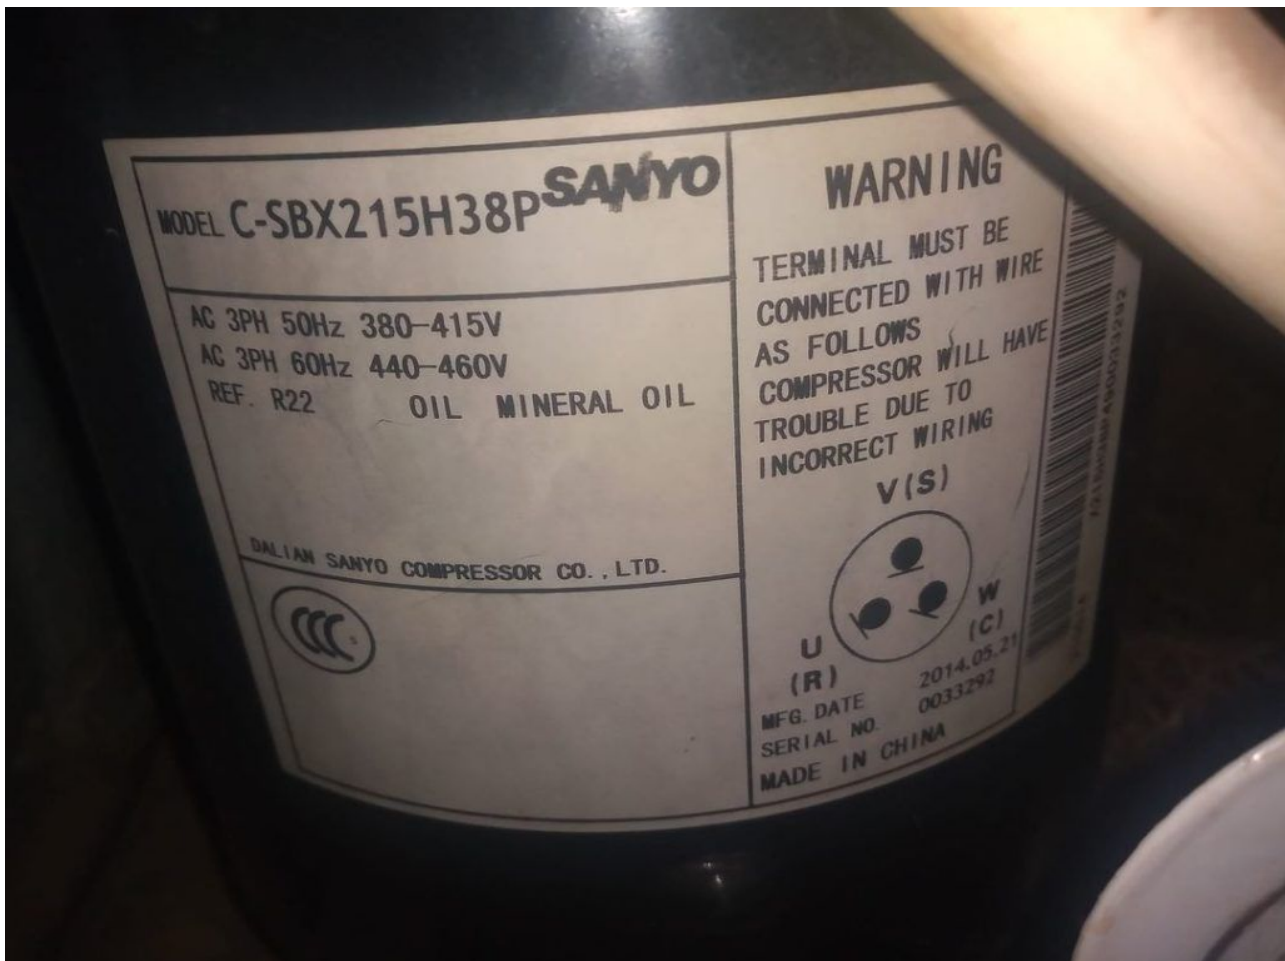

Mbsm.pro, Compressor, C-Sb, C-Sc, Series, Scroll, C-SBX215H38P, Sanyo C-SB Scroll Compressor, 6 hp, 3 phases, 60000 btu/h, 17.7 kw

written by Lilianne | 15 April 2022

Private Picture Copyright: WWW.MBSM.PRO

Mbsm.pro, Compressor, C-Sb, C-Sc, Series, Scroll, C-SBX215H38P, Sanyo C-SB Scroll Compressor, 6 hp, 3 phases, 60000 btu/h, 17.7 kw