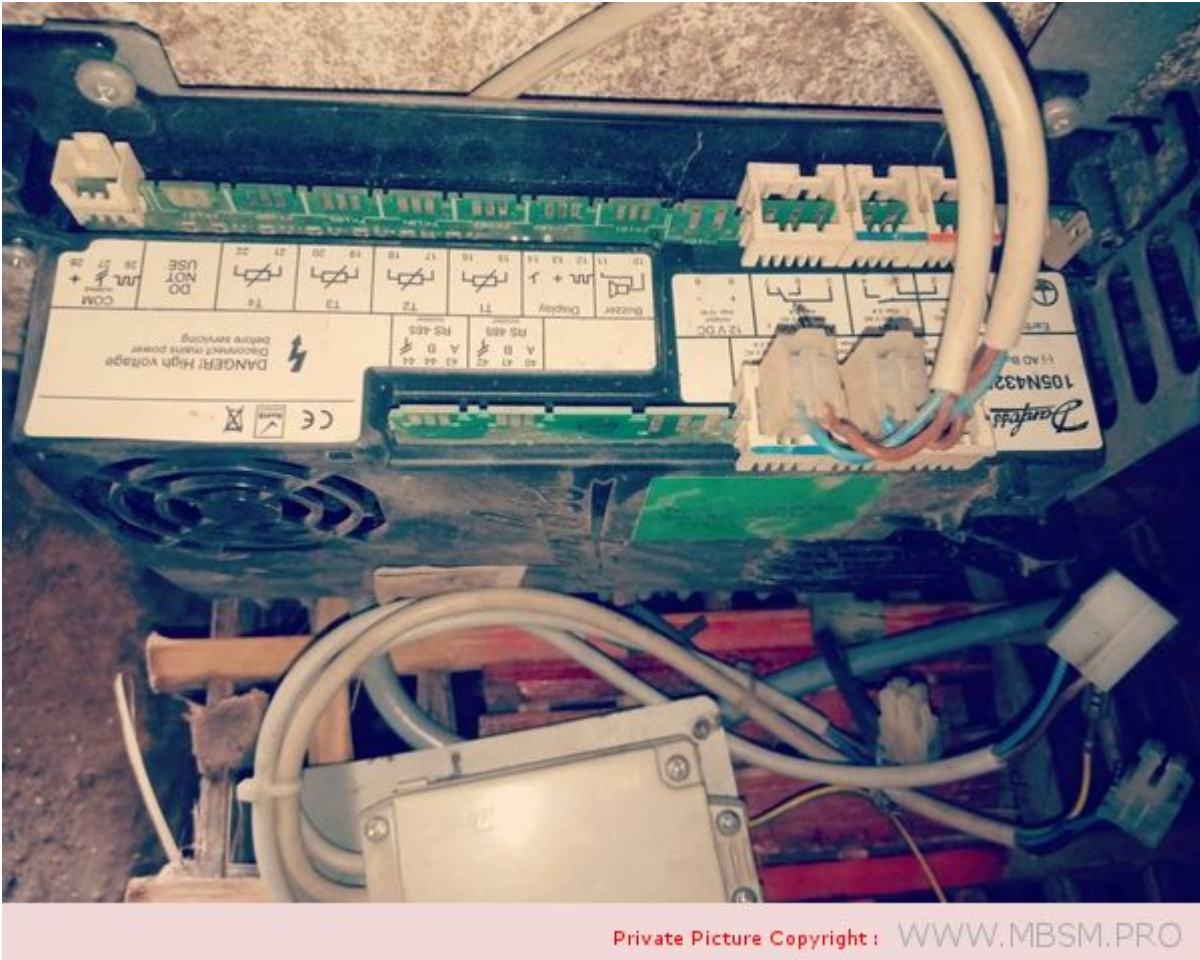

Private Picture Copyright : WWW.MBSM.PRO

Mbsm.pro, Compressor, Secop, Danfoss, 5/8 Hp, LBP, INVERTER, Variable speed LBP, SLV15CNK, SLV15CNK.2, 104H8568, 104H8541, R290, 230V, refrigeration

Mbsm.pro, COMPRESSOR, TECUMSEH, BRASIL, 1/4 HP, AE1380AS, R12, LBP, ae150-fs-708, 220 v, 680 BTU/h, 199