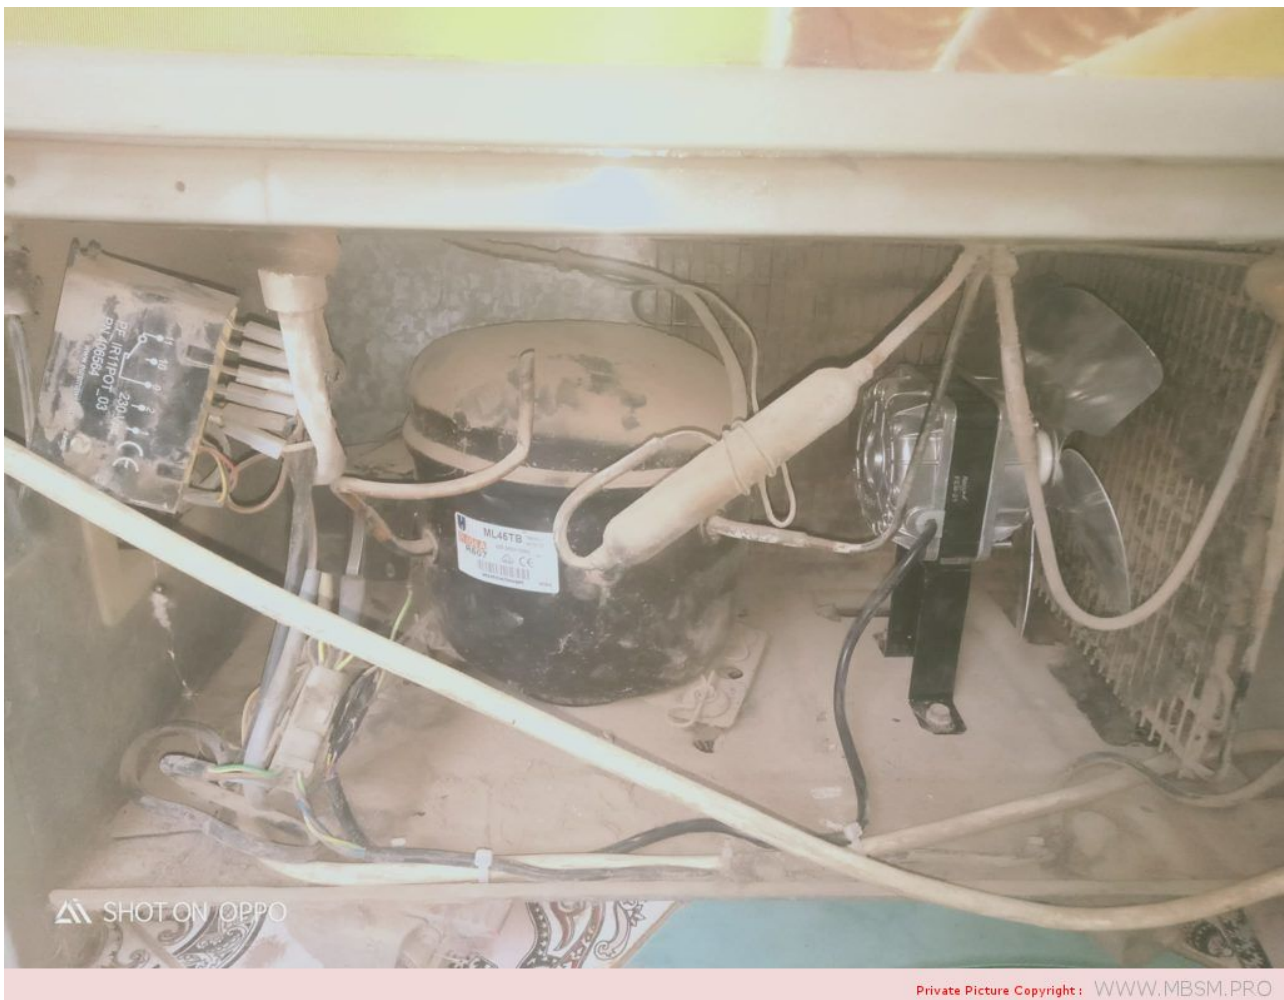

Mbsm.pro, Compressor, Cubigel, Huayi, Electrolux, ZEM, Freezer, ML45TB, HMBP, R404A, R507, 220 – 240V/1/50Hz, 1/5 HP, ++ Big, 1/4 Hp –, CSIR

written by Lilianne | 12 February 2022

Compressor ACC Cubigel Huayi Electrolux ZEM ML45TB, HMBP –
R404A, R507, 220 – 240V/1/50Hz, 1/5 HP, discharge 4.5 cm³,
motor type CSIR, oil type ISO VG46 ester, oil charge 300 cm³,
528 W at +5 / +55 °, input power, current 352 W, 2.04A,
expansion device: capillar or valve, cooling: fan, weight 10.1