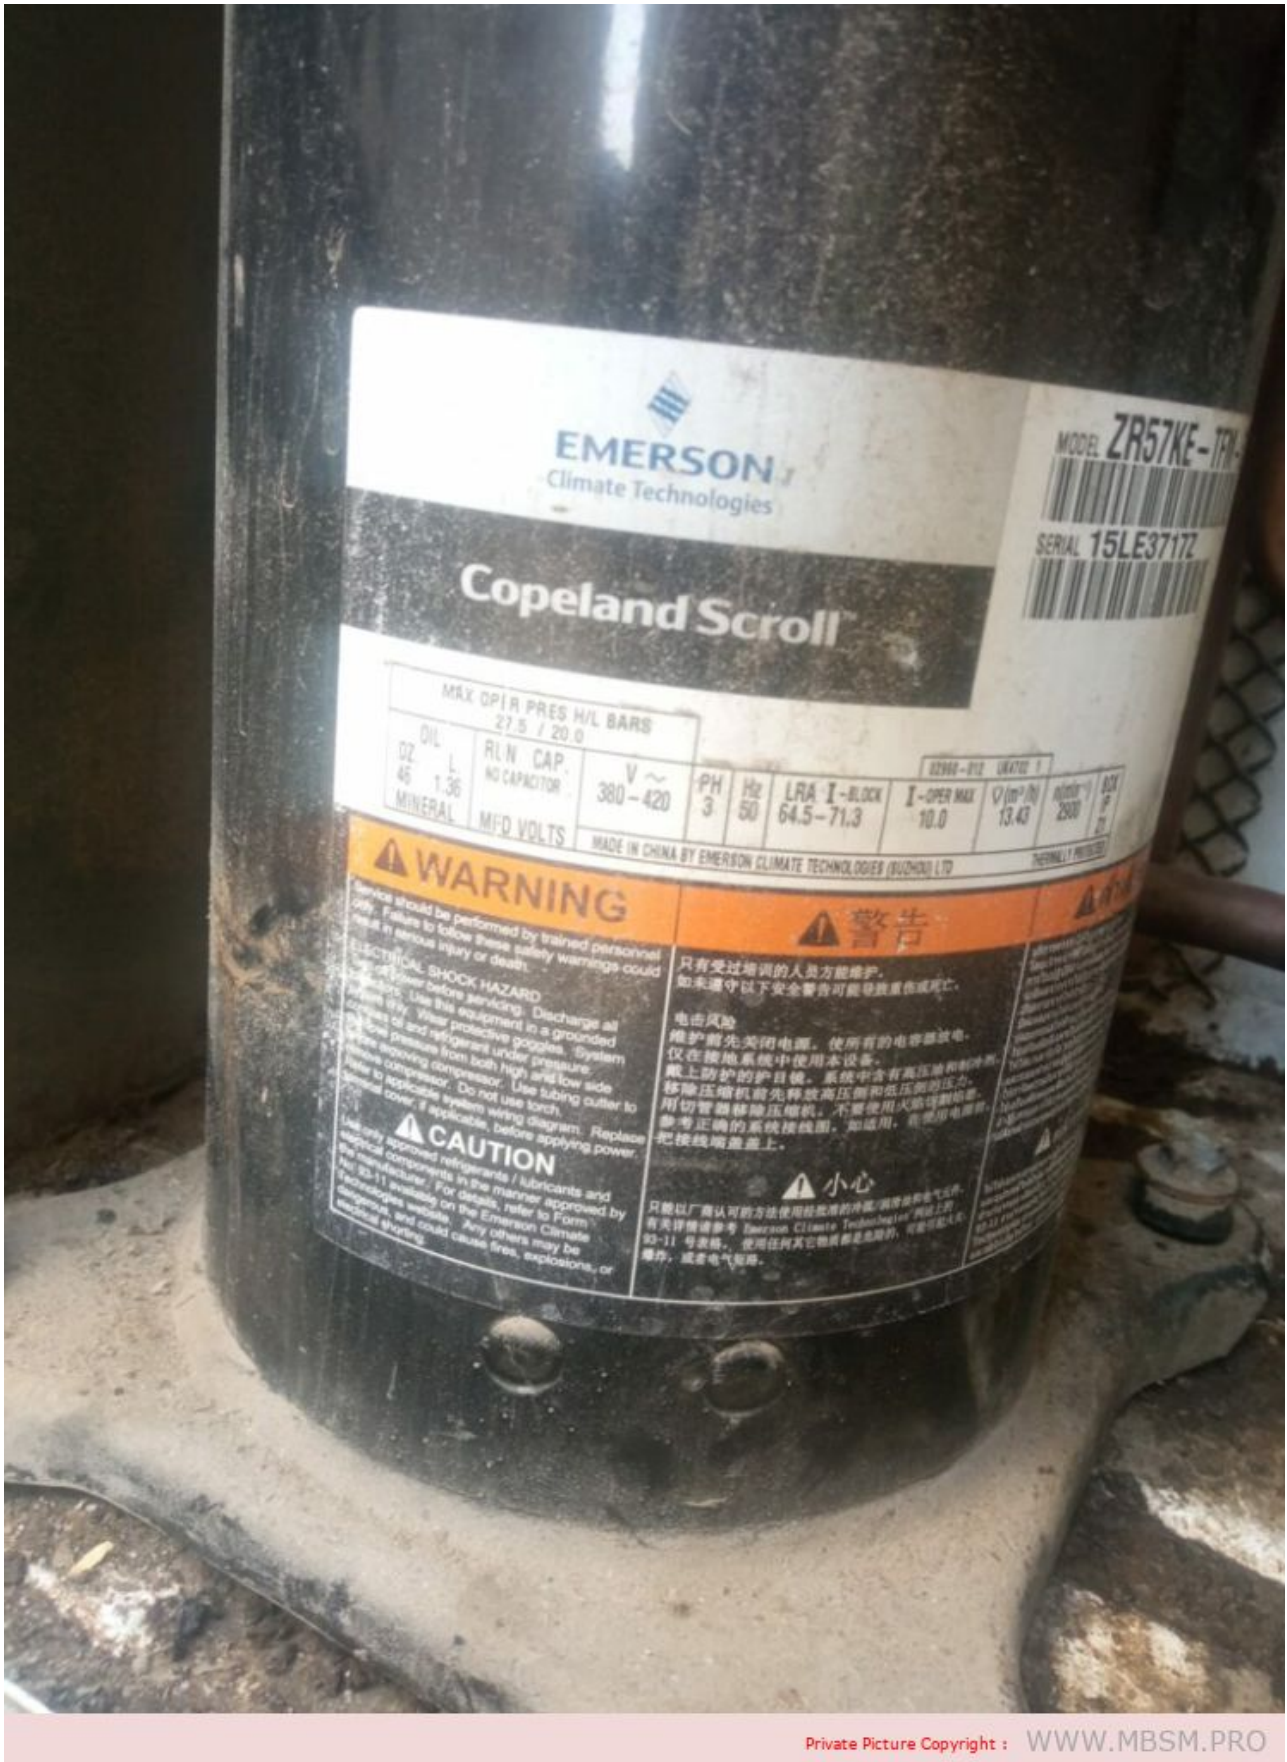

**Mbsm.pro, compressor, ZR57KE-
TFD, 4.8 hp, 13.900 w, 47500
btu, r22, emerson, copeland,
scroll, ZR Series,
380-420V/50H2, 3 Ph**

written by Lilianne | 28 January 2024

Private Picture Copyright : WWW.MBSM.PRO