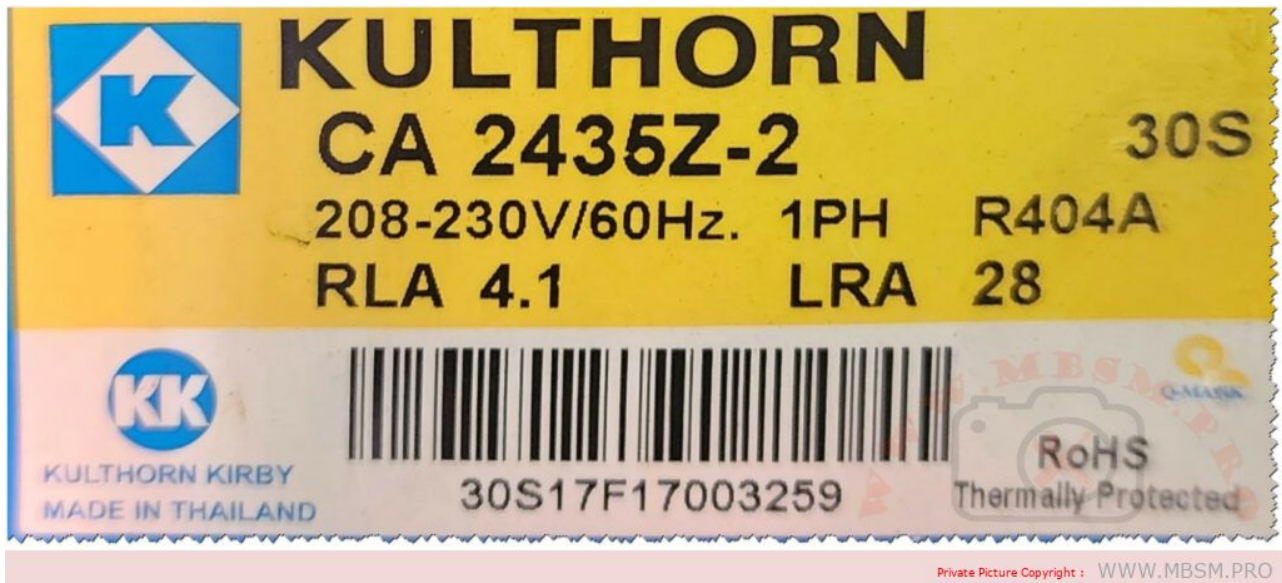

written by Lilianne | 28 January 2024

Mbsm.pro, Type of Compressor, csr, psc, pscr, cscr, rsir

Mbsm.pro, HERMETIC, Kulthorn, COMPRESSOR, CA 2435Z-2, 917

w, 28A, 3/4 hp++, 1 hp-, 1ph

written by Lilianne | 28 January 2024