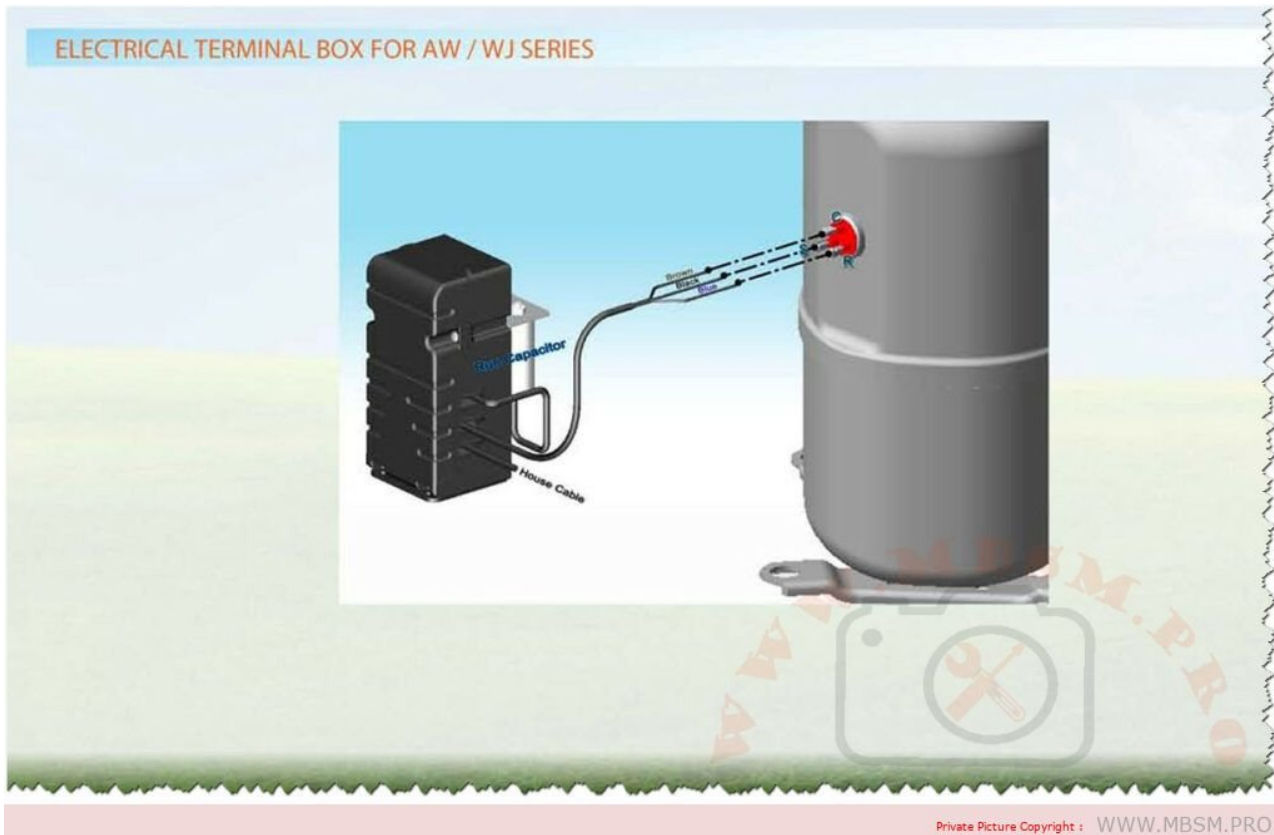

Mbsm.pro, Type of Compressor, csr, psc, pscr, cscr, rsir

written by Lilianne | 28 January 2024

Mbsm.pro, Type of Compressor, csr, psc, pscr, cscr, rsir

Mbsm.pro, HERMETIC, Kulthorn, COMPRESSOR, CA 2435Z-2, 917