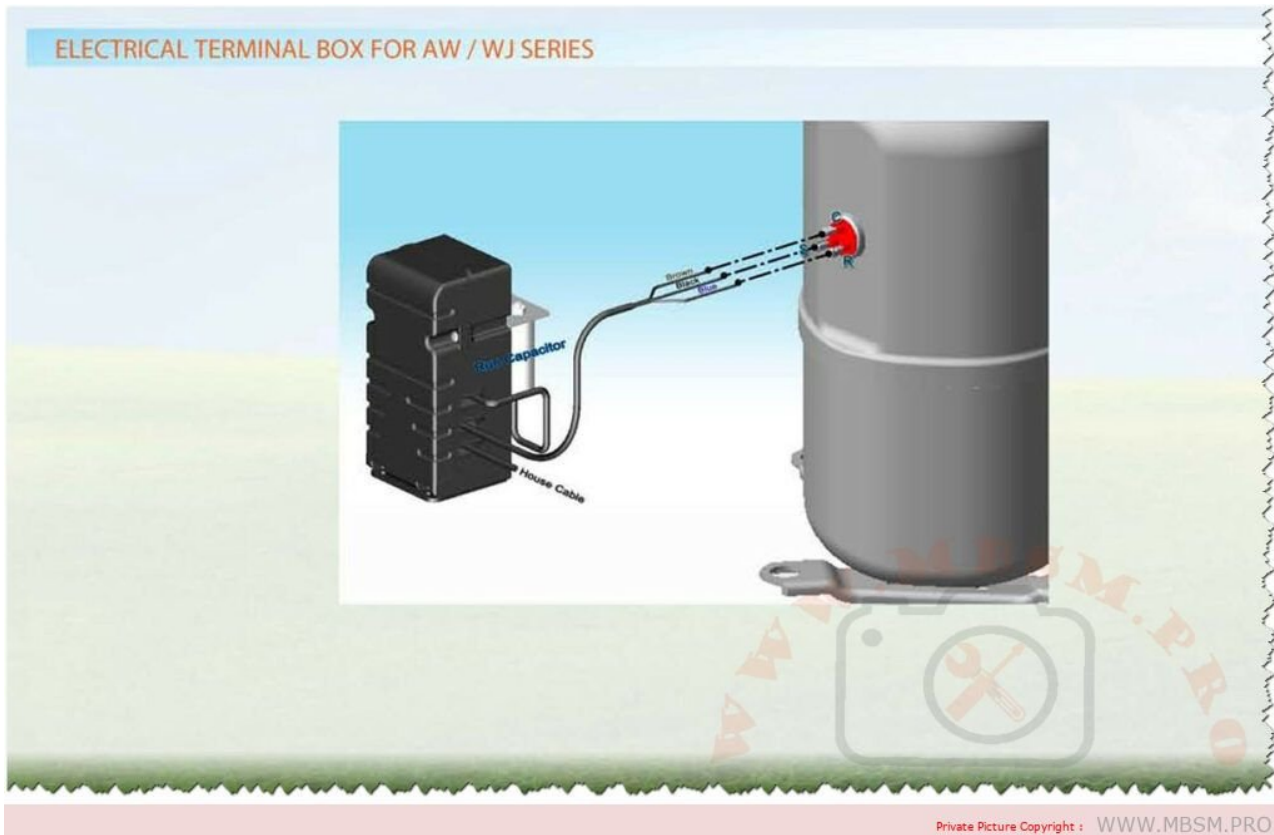

Mbsm.pro, Type of Compressor, csr, psc, pscr, cscr, rsir

written by Lilianne | 29 January 2024

Mbsm.pro, Type of Compressor, csr, psc, pscr, cscr, rsir

Mbsm.pro, HERMETIC, Kulthorn, COMPRESSOR, CA 2435Z-2, 917