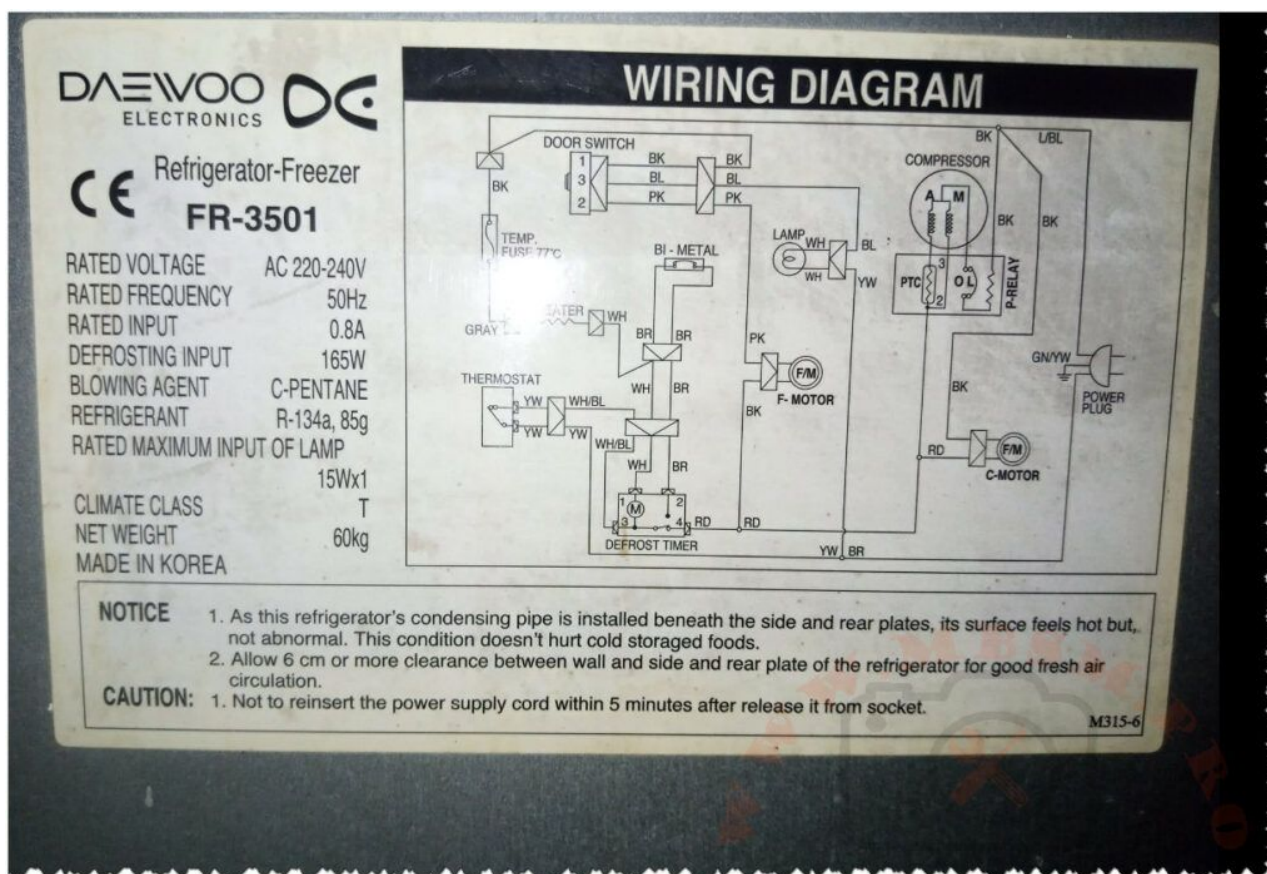

Mbsm.pro, DAEWOO, Refrigerator-Freezer, 350 l, FR-3501, AC 220-240V, 0.8 a, 165 w, compressor, 1/5 hp, R-134a, 85g, HSL25YE-5, 1bp, R-134a, 85g

written by Lilianne | 29 January 2024

Private Picture Copyright : WWW.MBSM.PRO