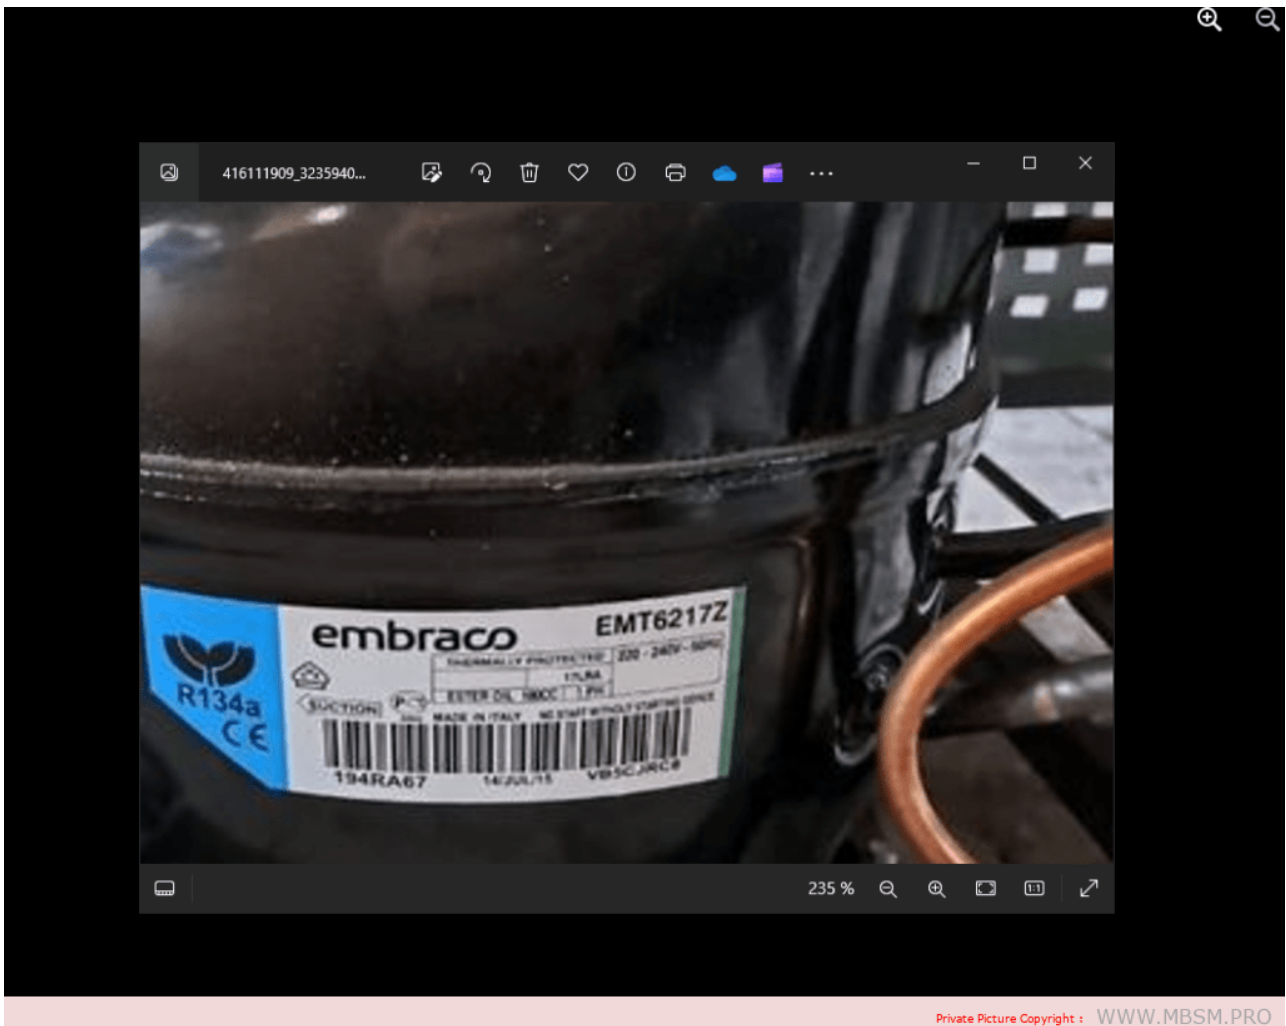

w, Hbp, 1/3 hp++, 220-240VAC 50Hz, LRA: 17.0, MADE IN TURKEY

Mbsm.pro, Compressor, Embraco, Emt6217z, NT6217Z, 3/4 hp, hbp, r134a

written by Lilianne | 26 January 2024

Mbsm.pro, Compressor, Embraco, Emt6217z, NT6217Z, 3/4 hp, hbp,
r134a