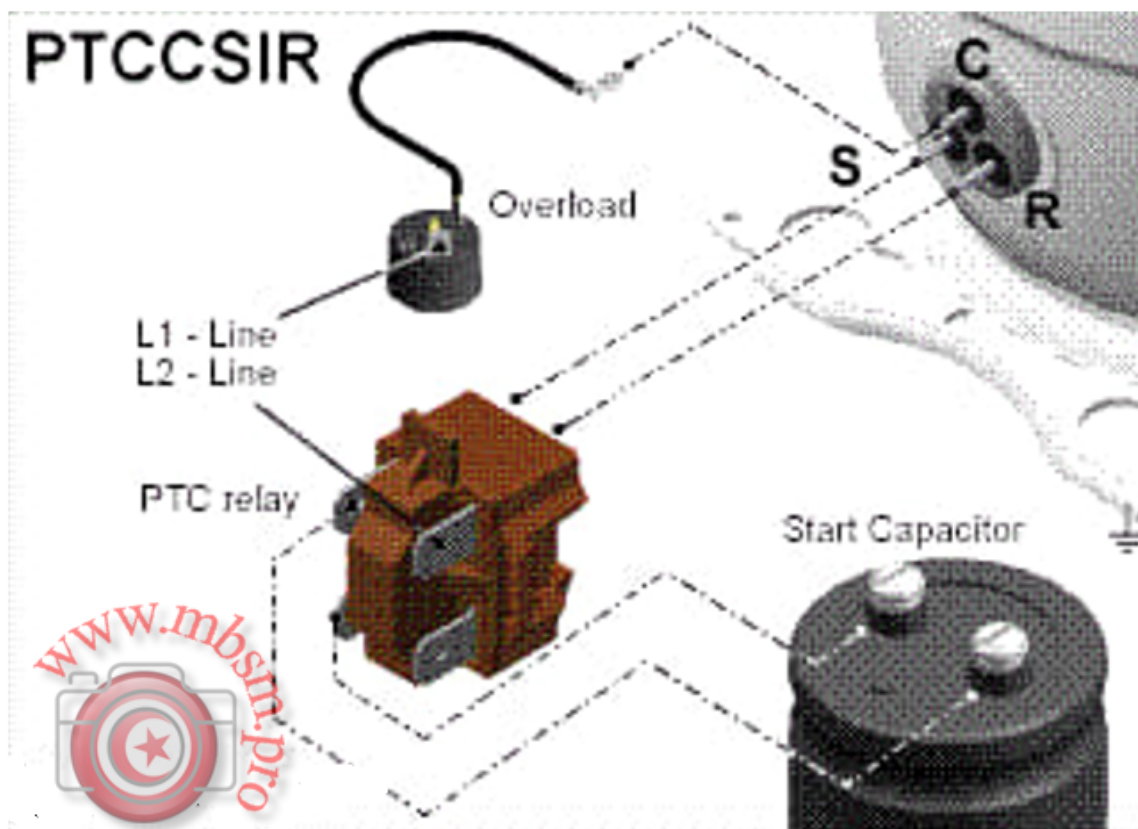

Mbsm.pro, Freeser, Ariston, ECH240s1, 240 L, Compressor, TECUMSEH BRASIL, THb1355y, 1/5 hp, LBP, R134A, 100g, replaced by, egm70af, gl70aa, capillarie 0.026, 1.2 m, Alert -10

Mbsm.pro, Expertise, run Compressor , ptccir, With cappacitor 80 uf

written by Lilianne | 22 May 2022

Private Picture Copyright : WWW.MBSM.PRO

Mbsm.pro, Expertise, run Compressor , ptccir, With cappacitor 80 uf